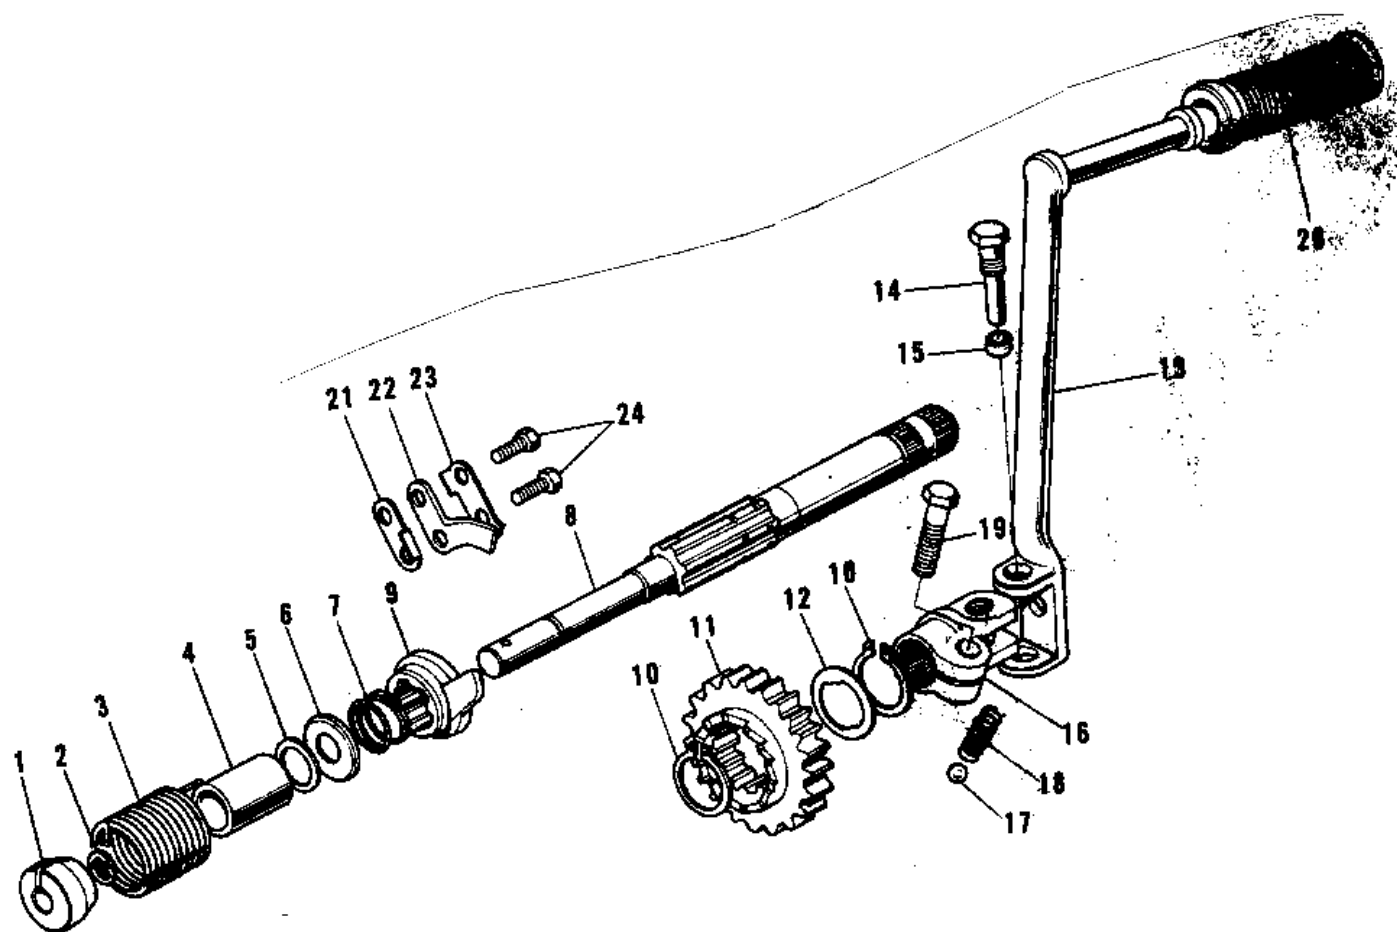

1972 PARTS DIAGRAM

KICKSTARTER MECHANISM ('74-'75 F9-B/F9-C)

1972 PARTS LIST

KICKSTARTER MECHANISM ('74-'75 F9-B/F9-C)

ITEM NAME	PART NUMBER	QUANTITY
GUIDE KICK SPRING (Ref # 1)	13070-001	1
CIRCLIP 10MM (Ref # 2)	482J0100	1
SPRING KICKSTARTER (Ref # 3)	92082-002	1
COLLAR (Ref # 4)	92027-126	1
SHIM-KICK SHAFT,0.3T (Ref # 5)	92022-149	1
SHIM-KICK SHAFT,0.5T (Ref # 5)	92022-150	1
SHIM-KICK SHAFT,0.7T (Ref # 5)	92022-151	1
HOLDER-KICK GEAR (Ref # 6)	13077-003	1
SPRING (Ref # 7)	92081-093	1
SHAFT-KICKSTARTER (Ref # 8)	13066-026	1
RATCHET (Ref # 9)	13078-004	1
CIRCLIP (Ref # 10)	92033-026	1
GEAR-KICKSTARTER (Ref # 11)	13068-022	1
WASHER-LOCK (Ref # 12)	92024-033	1
PEDAL-KICKSTARTER (Ref # 13~18)	13058-027	1
BOLT-HEX HEAD,10MM (Ref # 14)	92001-085	1
COLLAR (Ref # 15)	92027-101	1
BOSS-KICK PEDAL (Ref # 16)	13061-008	1
BALL STEEL 1/4' (Ref # 17)	600A0800	1
SPRING KICK PEDAL (Ref # 18)	92081-020	1
BOLT-HEX HEAD,10X25 (Ref # 19)	114B1025	1
RUBBER KICK PEDAL (Ref # 20)	13063-004	1
STOPPER-KICKSTARTER (Ref # 21)	13072-010	1
GUIDE-KICKSTARTER (Ref # 22)	13206-006	1
WASHER-KICK STOPPER (Ref # 23)	92031-006	1
BOLT-UPSET,6X16 (Ref # 24)	112G0616	2