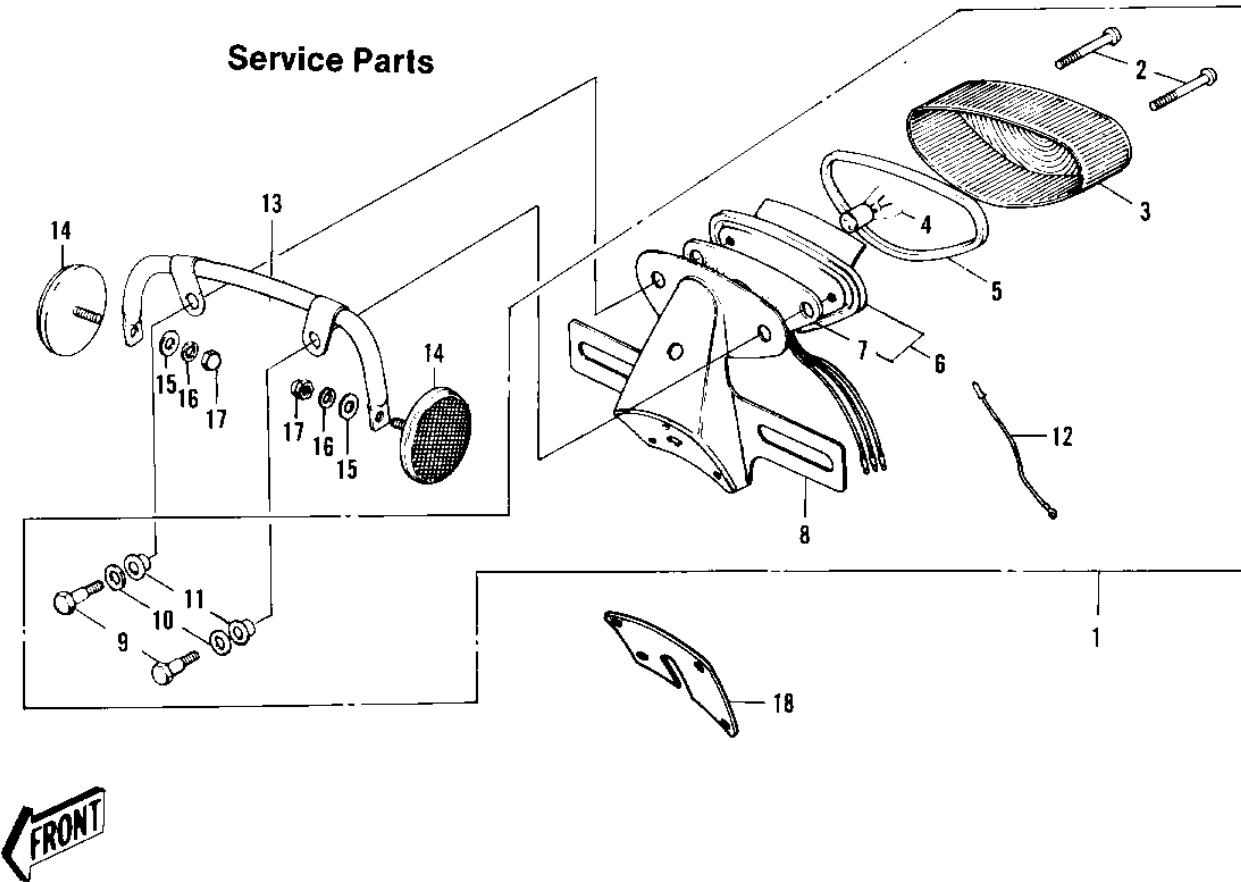

1972 PARTS DIAGRAM

TAILLIGHT (F9)

Originally installed

Service Parts

1972 PARTS LIST

TAILLIGHT (F9)

ITEM NAME	PART NUMBER	QUANTITY
LAMP ASSY-TAIL,BLACK (Ref # 1)	23024-019-21	2
.BOLT HEX HEAD 5X10 (Ref # 2)	110N0510A	1
.WASHER SPRING 5MM (Ref # 3)	461F0500	2
.BKT LICENSE PLT BLAC (Ref # 4)	23036-007-10	1
SOCKET TAIL LAMP (Ref # 5)	23027-009	1
BULB 6V 3/21CP (Ref # 6)	92069-023	2
.GASKET TAIL LAMP (Ref # 7)	23028-008	1
.LENS TAIL LAMP (Ref # 8)	23026-010	1
.SCREW PAN HEAD 4X50 (Ref # 9)	220E0450	1
STAY-TAIL LAMP (Ref # 10)	35031-005	1
DAMPER RUBBER (Ref # 11)	35016-004	1
CLIP WIRING HARNESS (Ref # 12)	35024-002	1
WASHER 6.5X20X1.6T (Ref # 13)	92022-125	1
WASHER SPRING 6MM (Ref # 14)	461F0600	1
NUT 6MM (Ref # 15)	312B0600	1
BOLT-HEX HEAD,6X32 (Ref # 16)	110N0632	1
BOLT-UPSET,6X40 (Ref # 17)	112G0640	1
.SCREW (Ref # 2)	220R0455	2
.LENS-TAIL LAMP (Ref # 3)	23026-022	1
.GASKET-TAIL LAMP LEN (Ref # 5)	23028-016	1
.CASE-TAIL LAMP (Ref # 6)	23027-029	1
.GASKET-TAIL LAMP CAS (Ref # 7)	23028-015	1
.BKT-LICENSE PLT,BLAC (Ref # 8)	23036-014-21	1
.BOLT (Ref # 9)	92001-111	1
.WASHER,8.5X20X1.6 (Ref # 10)	92022-1561	1
.DAMPER RUBBER (Ref # 11)	92075-091	1
.WIRE IGNITION LEAD (Ref # 12)	26011-014	1
BRACKET-REFLECTOR (Ref # 13)	28013-002	1
REFLECTOR-REFLEX,REA (Ref # 14)	28012-008	1

1972 PARTS LIST

TAILLIGHT (F9)

ITEM NAME	PART NUMBER	QUANTITY
WASHER PLAIN 5MM (Ref # 15)	411B0500	1
NUT-CAP,5MM (Ref # 17)	322N0500	1
DAMPER-TAIL LAMP SHC (Ref # 18)	35039-005	2