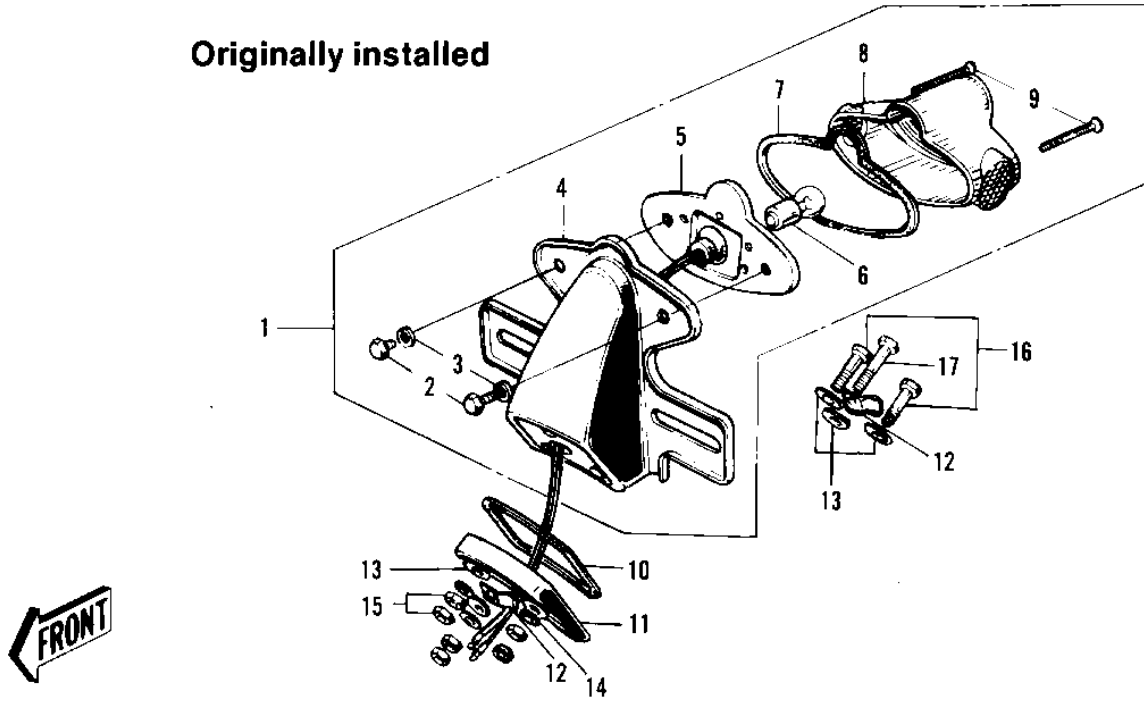

1972 PARTS DIAGRAM

TAILLIGHT (F9)

Originally installed

Service Parts

1972 PARTS LIST

TAILLIGHT (F9)

ITEM NAME	PART NUMBER	QUANTITY
LAMP ASSY-TAIL,BLACK (Ref # 1)	23024-019-21	2
.BOLT HEX HEAD 5X10 (Ref # 2)	110N0510A	1
.WASHER SPRING 5MM (Ref # 3)	461F0500	2
.BKT LICENSE PLT BLAC (Ref # 4)	23036-007-10	1
SOCKET TAIL LAMP (Ref # 5)	23027-009	1
BULB 6V 3/21CP (Ref # 6)	92069-023	2
.GASKET TAIL LAMP (Ref # 7)	23028-008	1
.LENS TAIL LAMP (Ref # 8)	23026-010	1
.SCREW PAN HEAD 4X50 (Ref # 9)	220E0450	1
STAY-TAIL LAMP (Ref # 10)	35031-005	1
DAMPER RUBBER (Ref # 11)	35016-004	1
CLIP WIRING HARNESS (Ref # 12)	35024-002	1
WASHER 6.5X20X1.6T (Ref # 13)	92022-125	1
WASHER SPRING 6MM (Ref # 14)	461F0600	1
NUT 6MM (Ref # 15)	312B0600	1
BOLT-HEX HEAD,6X32 (Ref # 16)	110N0632	1
BOLT-UPSET,6X40 (Ref # 17)	112G0640	1
.SCREW (Ref # 2)	220R0455	2
.LENS-TAIL LAMP (Ref # 3)	23026-022	1
.GASKET-TAIL LAMP LEN (Ref # 5)	23028-016	1
.CASE-TAIL LAMP (Ref # 6)	23027-029	1
.GASKET-TAIL LAMP CAS (Ref # 7)	23028-015	1
.BKT-LICENSE PLT,BLAC (Ref # 8)	23036-014-21	1
.BOLT (Ref # 9)	92001-111	1
.WASHER,8.5X20X1.6 (Ref # 10)	92022-1561	1
.DAMPER RUBBER (Ref # 11)	92075-091	1
.WIRE IGNITION LEAD (Ref # 12)	26011-014	1
BRACKET-REFLECTOR (Ref # 13)	28013-002	1
REFLECTOR-REFLEX,REA (Ref # 14)	28012-008	1

1972 PARTS LIST

TAILLIGHT (F9)

ITEM NAME	PART NUMBER	QUANTITY
WASHER PLAIN 5MM (Ref # 15)	411B0500	1
NUT-CAP,5MM (Ref # 17)	322N0500	1
DAMPER-TAIL LAMP SHC (Ref # 18)	35039-005	2