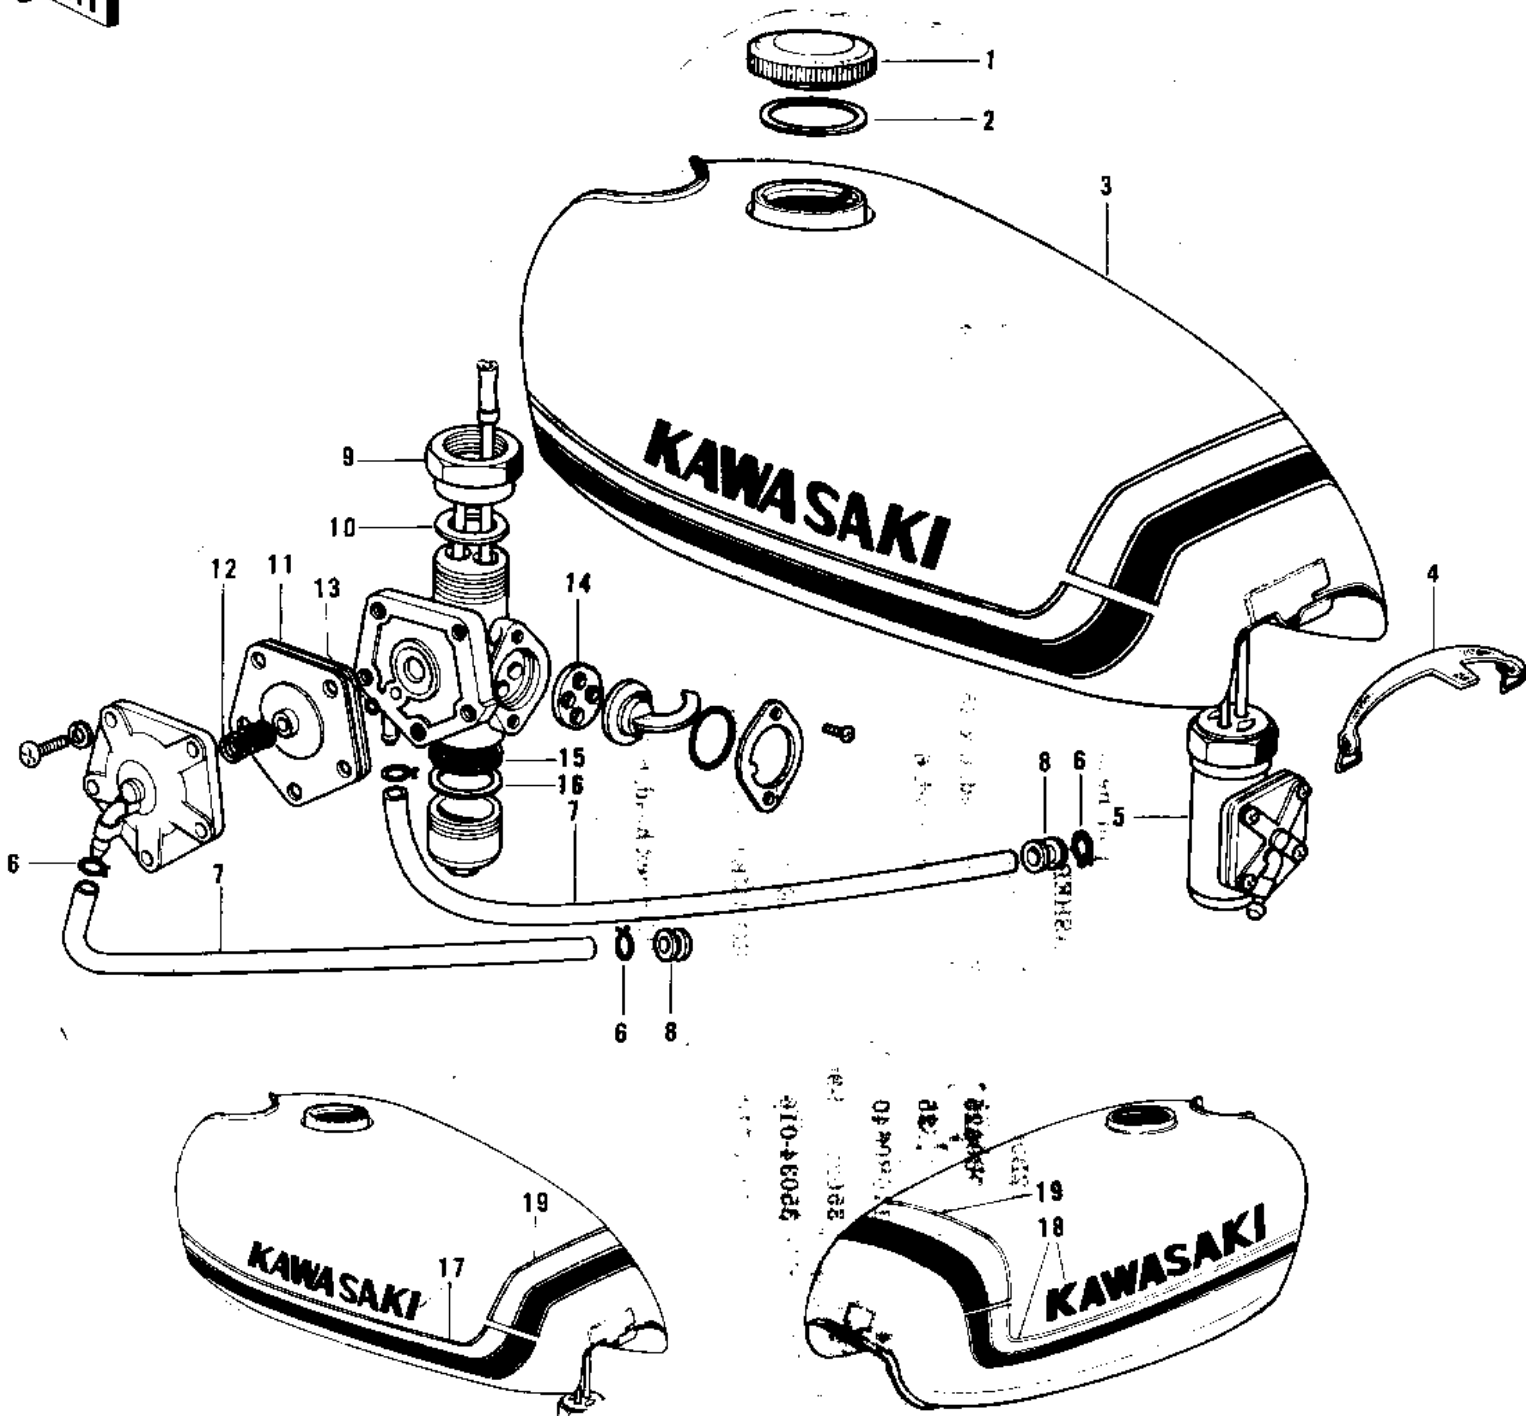

1972 PARTS DIAGRAM

FUEL TANK (F9-A)

1972 PARTS LIST

FUEL TANK (F9-A)

ITEM NAME	PART NUMBER	QUANTITY
CAP,FUEL TANK LOCKIN (Ref # 1)	51048-006	1
GASKET-FUEL TANK CAP (Ref # 2)	51059-007	1
TANK,FUEL,L.GREEN (Ref # 3,17~1)	51001-078-90	1
BAND,FUEL TANK (Ref # 4)	92072-049	1
COCK ASSY,FUEL (Ref # 5)	51023-048	1
CLAMP FUEL PIPE (Ref # 6)	92037-010	1
PIPE-OIL (Ref # 7)	92059-072	1
GROMMET PIPE (Ref # 8)	92071-038	1
FUEL COCK JOINT NUT (Ref # 9)	51035-008	1
GASKET-FUEL COCK JON (Ref # 10)	92065-066	1
DIAPHRAGM ASSY (Ref # 11)	51069-002	1
SPRING-DIAPHRAGM (Ref # 12)	92081-072	1
GASKET (Ref # 13)	92065-052	1
GASKET-FUEL COCK LEV (Ref # 14)	92065-065	1
STRAINER FUEL (Ref # 15)	51038-006	1
GASKET FUEL COCK CUP (Ref # 16)	51037-009	1
DECAL,L.H FUEL TANK (Ref # 17)	56013-050	3
DECAL,R.H FUEL TANK (Ref # 18)	56014-040	3
DECAL-TOP FUEL TANK (Ref # 19)	56027-120	1