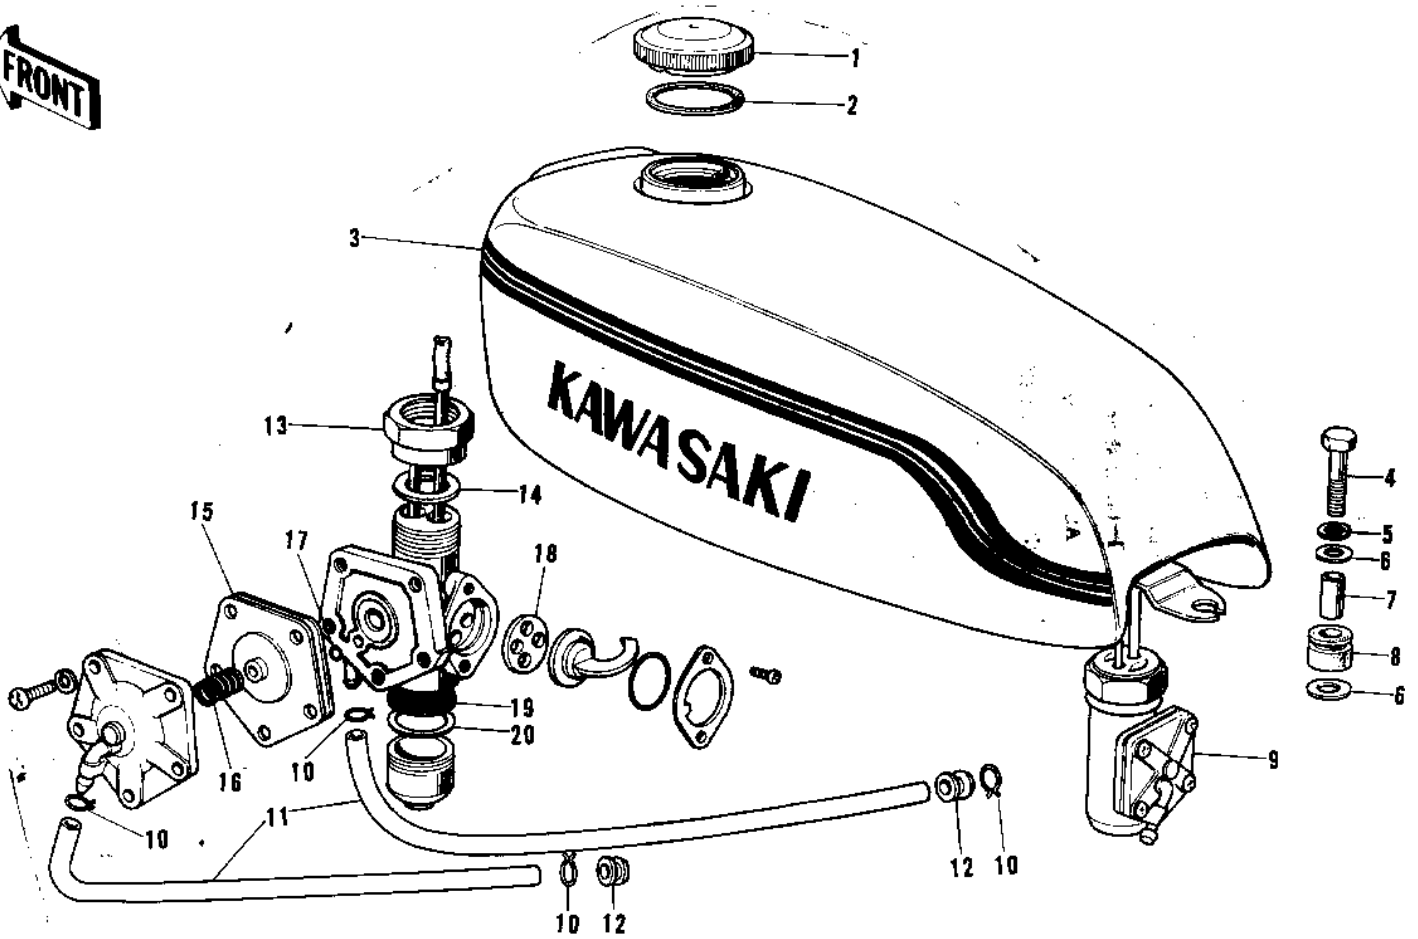

## 1972 PARTS DIAGRAM

FUEL TANK (F9)

## 1972 PARTS LIST

FUEL TANK (F9)

ITEM NAME	PART NUMBER	QUANTITY
CAP FUEL TANK (Ref # 1)	51049-008	1
GASKET-FUEL TANK CAP (Ref # 2)	51059-007	1
FUEL TANK,L.GREEN (Ref # 3)	51001-055-70	1
TANK,FUEL,L.GREEN (Ref # 3,21~2)	51002-010-90	1
BOLT,FLANGED,8X35 (Ref # 4)	92001-1577	1
WASHER SPRING 8MM (Ref # 5)	461F0800	2
WASHER FUEL TANK FIT (Ref # 6)	92022-035	1
SPACER FUEL TANK REA (Ref # 7)	92027-034	1
DAMPER RUBB TANK REA (Ref # 8)	92075-030	1
COCK ASSY,FUEL (Ref # 9)	51023-048	1
CLAMP FUEL PIPE (Ref # 10)	92037-010	1
PIPE-OIL (Ref # 11)	92059-072	1
GROMMET PIPE (Ref # 12)	92071-038	1
FUEL COCK JOINT NUT (Ref # 13)	51035-008	1
GASKET-FUEL COCK JON (Ref # 14)	92065-066	1
DIAPHRAGM ASSY (Ref # 15)	51069-002	1
SPRING-DIAPHRAGM (Ref # 16)	92081-072	1
GASKET (Ref # 17)	92065-052	1
GASKET-FUEL COCK LEV (Ref # 18)	92065-065	1
STRAINER FUEL (Ref # 19)	51038-006	1
GASKET FUEL COCK CUP (Ref # 20)	51037-009	1
TANK,FUEL,L.GREEN (Ref # 21)	51001-078-90	1
BOLT-SMALL-UPSET,8X1 (Ref # 22)	115G0818	1
BRACKET,FUEL TANK (Ref # 24)	32052-046	1
BAND,FUEL TANK (Ref # 25)	92072-049	1
DECAL,L.H FUEL TANK (Ref # 26)	56013-050	1
DECAL,R.H FUEL TANK (Ref # 27)	56014-040	1
DECAL, TOP FUEL TANK (Ref # 28)	56027-120	1