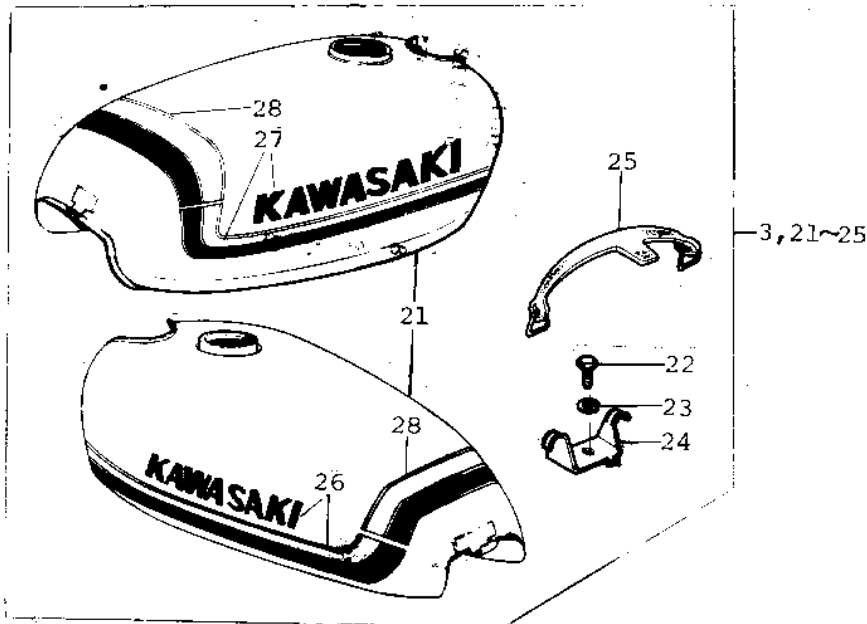

## 1972 PARTS DIAGRAM

FUEL TANK (F9)

## 1972 PARTS LIST

FUEL TANK (F9)

ITEM NAME	PART NUMBER	QUANTITY
CAP FUEL TANK (Ref # 1)	51049-008	1
GASKET-FUEL TANK CAP (Ref # 2)	51059-007	1
FUEL TANK,L.GREEN (Ref # 3)	51001-055-70	1
TANK,FUEL,L.GREEN (Ref # 3,21~2)	51002-010-90	1
BOLT,FLANGED,8X35 (Ref # 4)	92001-1577	1
WASHER SPRING 8MM (Ref # 5)	461F0800	2
WASHER FUEL TANK FIT (Ref # 6)	92022-035	1
SPACER FUEL TANK REA (Ref # 7)	92027-034	1
DAMPER RUBB TANK REA (Ref # 8)	92075-030	1
COCK ASSY,FUEL (Ref # 9)	51023-048	1
CLAMP FUEL PIPE (Ref # 10)	92037-010	1
PIPE-OIL (Ref # 11)	92059-072	1
GROMMET PIPE (Ref # 12)	92071-038	1
FUEL COCK JOINT NUT (Ref # 13)	51035-008	1
GASKET-FUEL COCK JON (Ref # 14)	92065-066	1
DIAPHRAGM ASSY (Ref # 15)	51069-002	1
SPRING-DIAPHRAGM (Ref # 16)	92081-072	1
GASKET (Ref # 17)	92065-052	1
GASKET-FUEL COCK LEV (Ref # 18)	92065-065	1
STRAINER FUEL (Ref # 19)	51038-006	1
GASKET FUEL COCK CUP (Ref # 20)	51037-009	1
TANK,FUEL,L.GREEN (Ref # 21)	51001-078-90	1
BOLT-SMALL-UPSET,8X1 (Ref # 22)	115G0818	1
BRACKET,FUEL TANK (Ref # 24)	32052-046	1
BAND,FUEL TANK (Ref # 25)	92072-049	1
DECAL,L.H FUEL TANK (Ref # 26)	56013-050	1
DECAL,R.H FUEL TANK (Ref # 27)	56014-040	1
DECAL, TOP FUEL TANK (Ref # 28)	56027-120	1