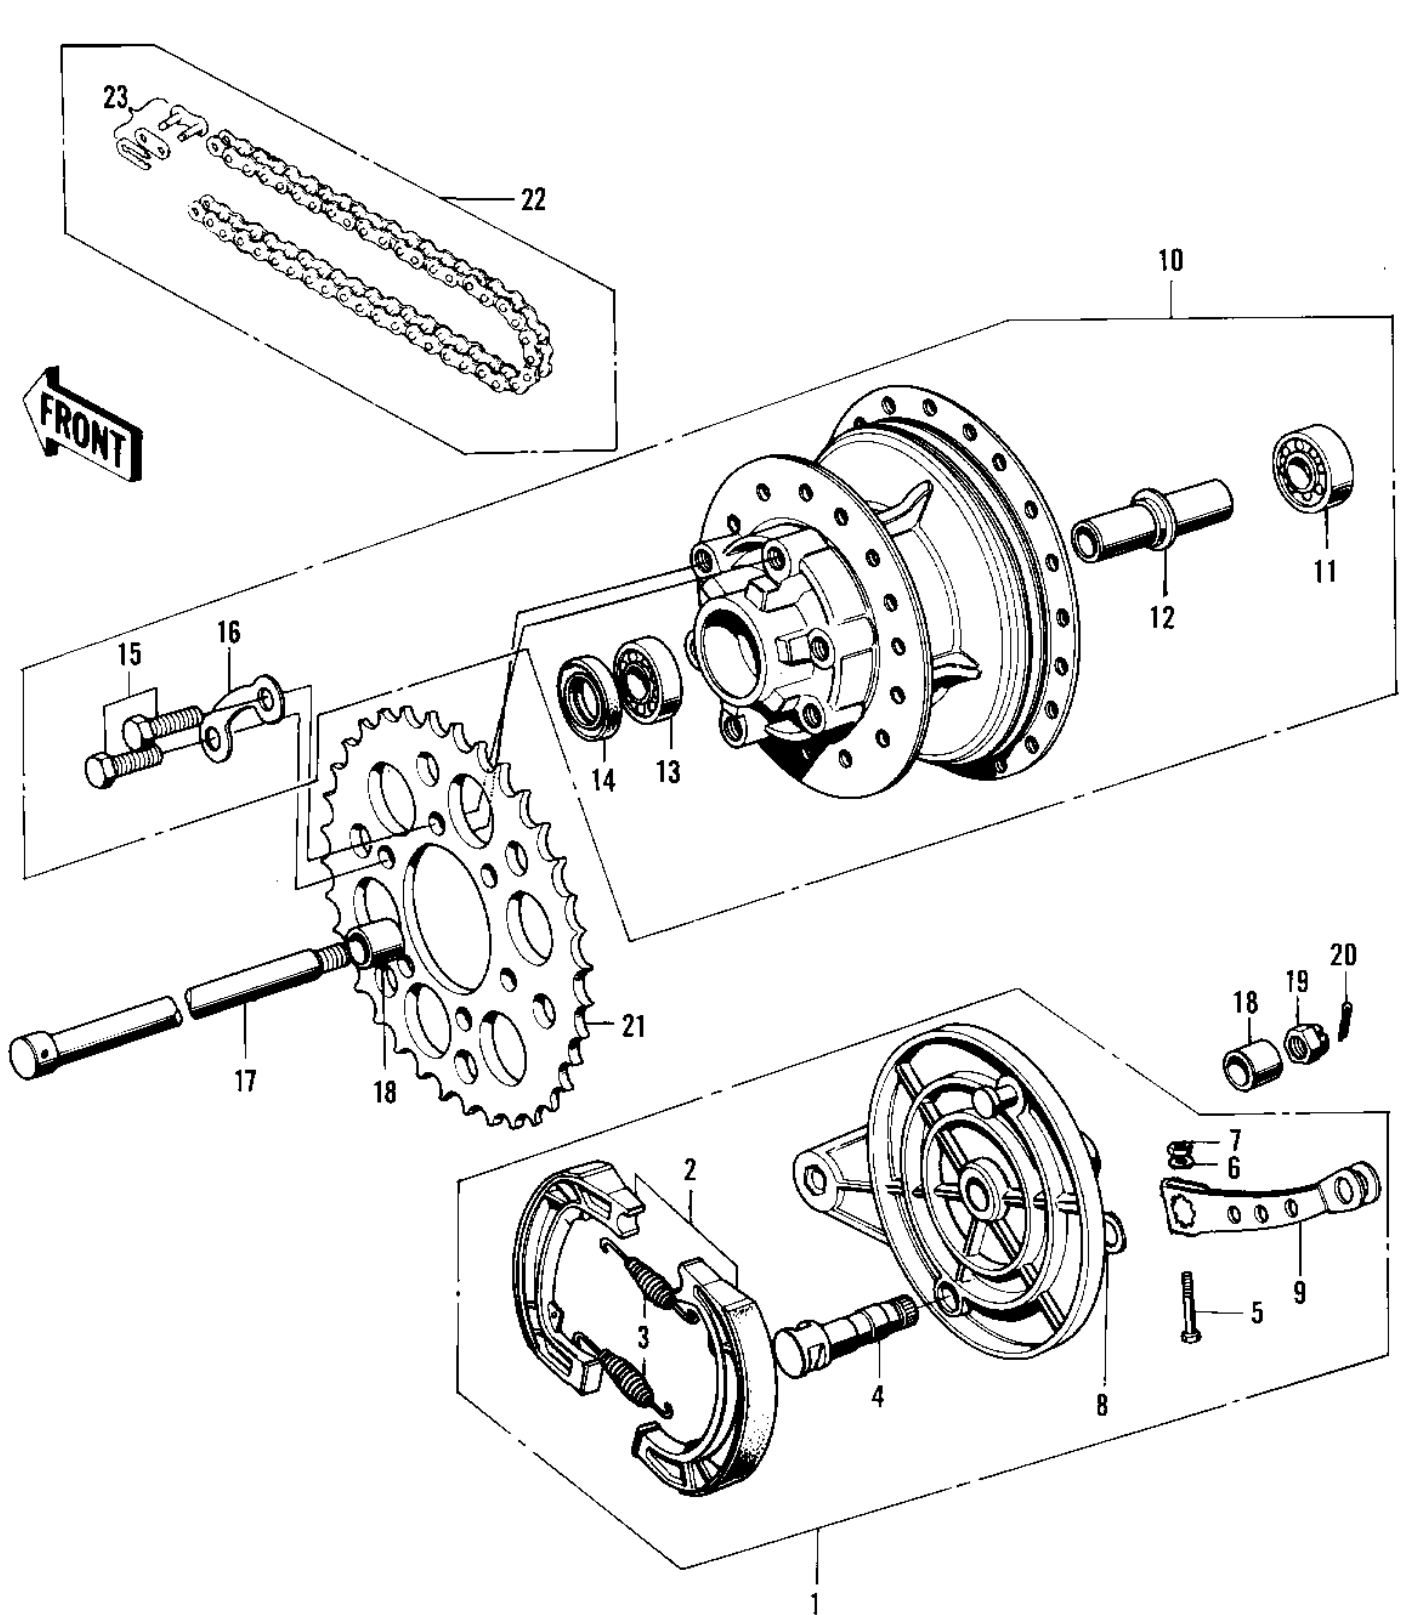

1972 PARTS DIAGRAM

REAR HUB/BRAKE/CHAIN ('72-'73 F9/F9-A 35)

R

1006

1972 PARTS LIST

REAR HUB/BRAKE/CHAIN ('72-'73 F9/F9-A 35)

ITEM NAME	PART NUMBER	QUANTITY
PANEL-ASY,RR BRK,BLK (Ref # 1)	42006-016-21	2
.SHOE,BRAKE (Ref # 2)	42019-011	2
.SPRING-BRAKE SHOE (Ref # 3)	42020-004	1
.CAM SHAFT,REAR BRAKE (Ref # 4)	42026-021	2
.BOLT-UPSET,6X40 (Ref # 5)	112G0640	1
.WASHER PLAIN 6MM (Ref # 6)	411B0600	1
.NUT 6MM (Ref # 7)	311B0600	1
.DUST SHIELD BRAKE CA (Ref # 8)	41051-001	1
.LEVER,REAR BRAKE CAM (Ref # 9)	42029-037	2
DRUM ASSY-REAR BRAKE (Ref # 10)	42005-028	1
DRUM ASSY,RR BRK,BUF (Ref # 10)	42005-039-80	1
.BEARING BALL #6303Z (Ref # 11)	601B6303Z	1
.SPACER-RR HUB BEARIN (Ref # 12)	42010-015	1
.BEARING BALL #6303 (Ref # 13)	601B6303	1
.OIL SEAL FRONT AXLE (Ref # 14)	654A254708	1
.BOLT-HEX HEAD,10X25 (Ref # 15)	92001-087	1
.WASHER LOCK (Ref # 16)	92088-007	1
AXLE-REAR (Ref # 17)	42031-030	1
AXLE-REAR (Ref # 17)	42031-036	1
COLLAR-REAR AXLE (Ref # 18)	42032-031	1
NUT CASTLE 16M/M (Ref # 19)	42045-014	1
PIN-COTTER,4.0X35 (Ref # 20)	550D4035	1
REAR SPROCKET 41T (Ref # 21)	42041-080	1
REAR SPROCKET,41T (Ref # 21)	42041-111	1
RR SPROCKET 43T (OPT (Ref # 21)	42041-089	1
REAR SPROCKET,43T (Ref # 21)	42041-112	1
REAR SPROCKET,45T (Ref # 21)	42041-088	1
REAR SPROCKET,45T (Ref # 21)	42041-113	1
RR SPROCKET 47T (OPT (Ref # 21)	42041-090	1

1972 PARTS LIST

REAR HUB/BRAKE/CHAIN ('72-'73 F9/F9-A 35)

ITEM NAME	PART NUMBER	QUANTITY
REAR SPROCKET,47T (Ref # 21)	42041-114	1
UNAVAILABLE IN PRICE BOOK (Ref # 22)	695Z5294	1
CHAIN,525X94 SH (Ref # 22)	92057-029	1
DR CHAIN 525X92H (Ref # 22)	695X5292	1
CHAIN JOINT 525 (Ref # 23)	92058-006	1