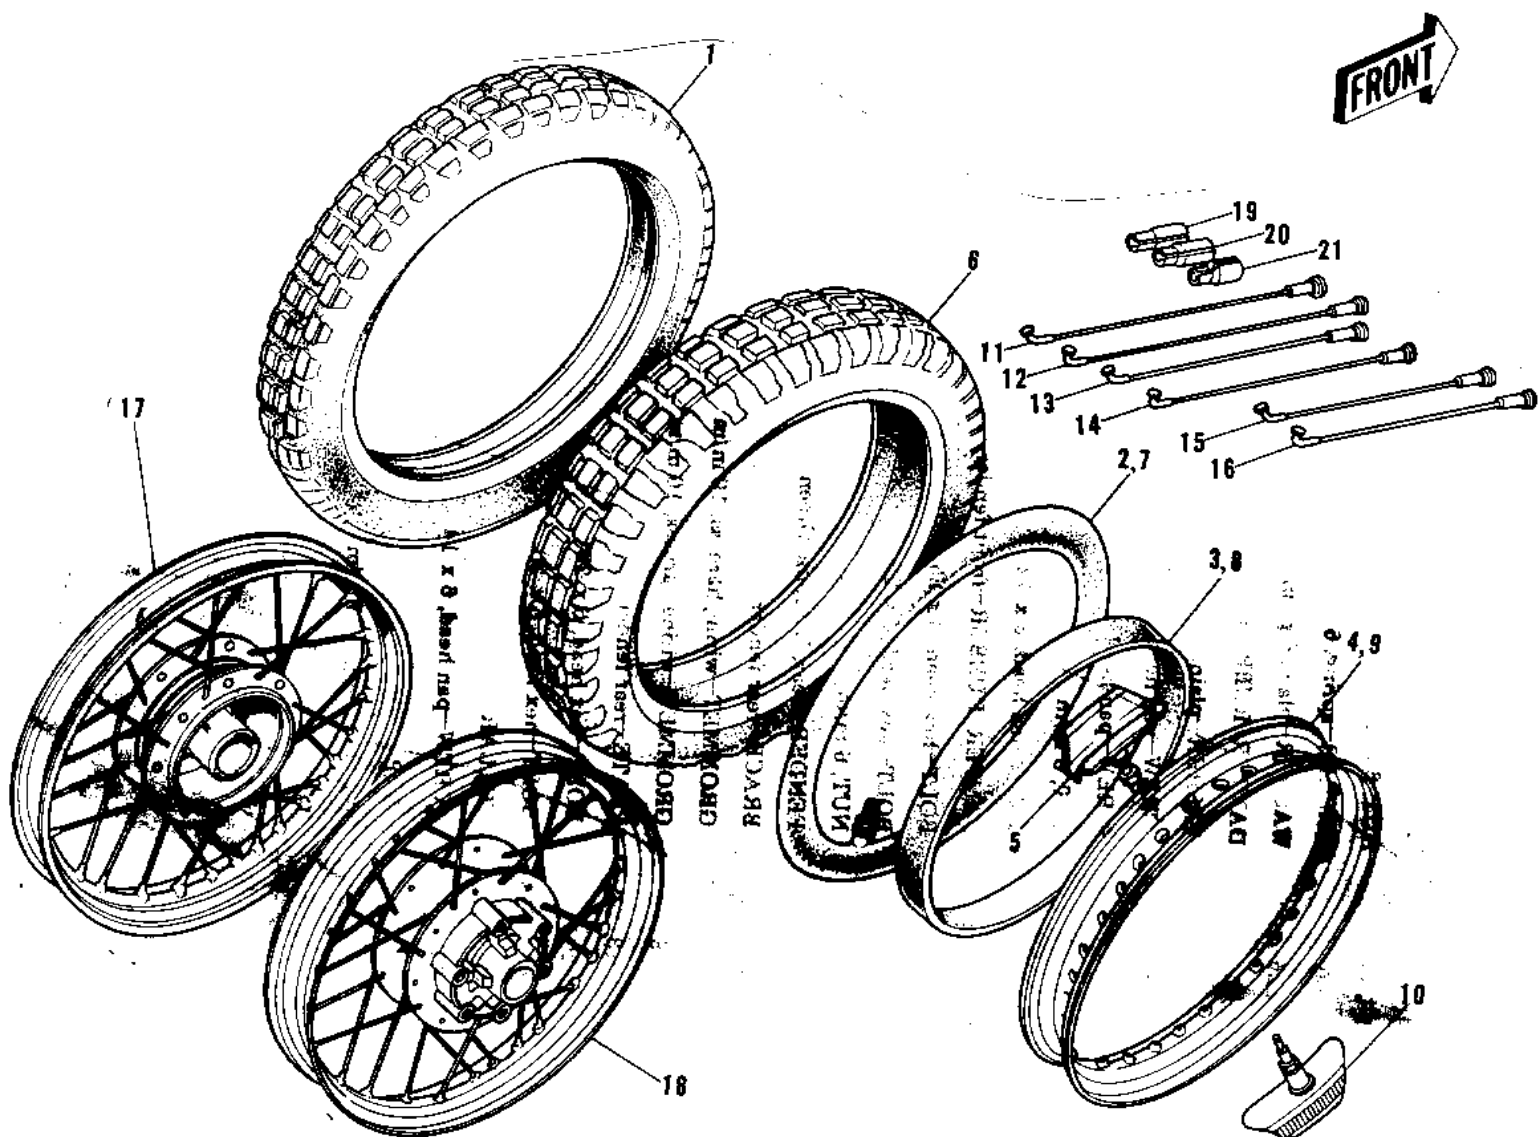

1972 PARTS DIAGRAM

WHEELS/TIRES ('72-'73 F9/F9-A 350)

1972 PARTS LIST

WHEELS/TIRES ('72-'73 F9/F9-A 350)

ITEM NAME	PART NUMBER	QUANTITY
UNAVAILABLE IN PRICE BOOK (Ref # 1)	41019-008	1
TUBE,2.75/3.70-21 (Ref # 2)	41022-1021	1
BAND,RIM,3.00-21 (Ref # 3)	41023-1001	1
RIM,1.6AX21 (Ref # 4)	41025-050	1
PROTECTOR-BEAD 1.60A (Ref # 5)	41024-006	1
UNAVAILABLE IN PRICE BOOK (Ref # 6)	41019-002	1
UNAVAILABLE IN PRICE BOOK (Ref # 7)	41022-024	1
BAND,RIM,4.00/5.10-1 (Ref # 8)	41023-1006	1
RIM,1.85BX18W (Ref # 9)	41025-045	1
PROTECTOR-BEAD 1.85B (Ref # 10)	41024-007	1
SPOKE-ASY,FR INNER (Ref # 11)	41027-039	1
SPOKE-ASY,FR OUTER (Ref # 12)	41028-038	1
SPOKE-ASY,RR INNER L (Ref # 13)	41027-040	1
SPOKE-ASY,RR OUTER L (Ref # 14)	41028-039	1
SPOKE-ASY,RR INNER R (Ref # 15)	41027-041	1
SPOKE-ASY,FR OUTER L (Ref # 16)	41028-040	1
WHEEL ASSY/FRONT (Ref # 17)	41074-021	1
WHEEL ASSY-REAR (Ref # 18)	42048-018	1
WEIGHT,BALANCE,10G (Ref # 19)	41075-1007	1
WEIGHT,BALANCE,20G (Ref # 20)	41075-1008	1
WEIGHT,BALANCE,30G (Ref # 21)	41075-1009	1