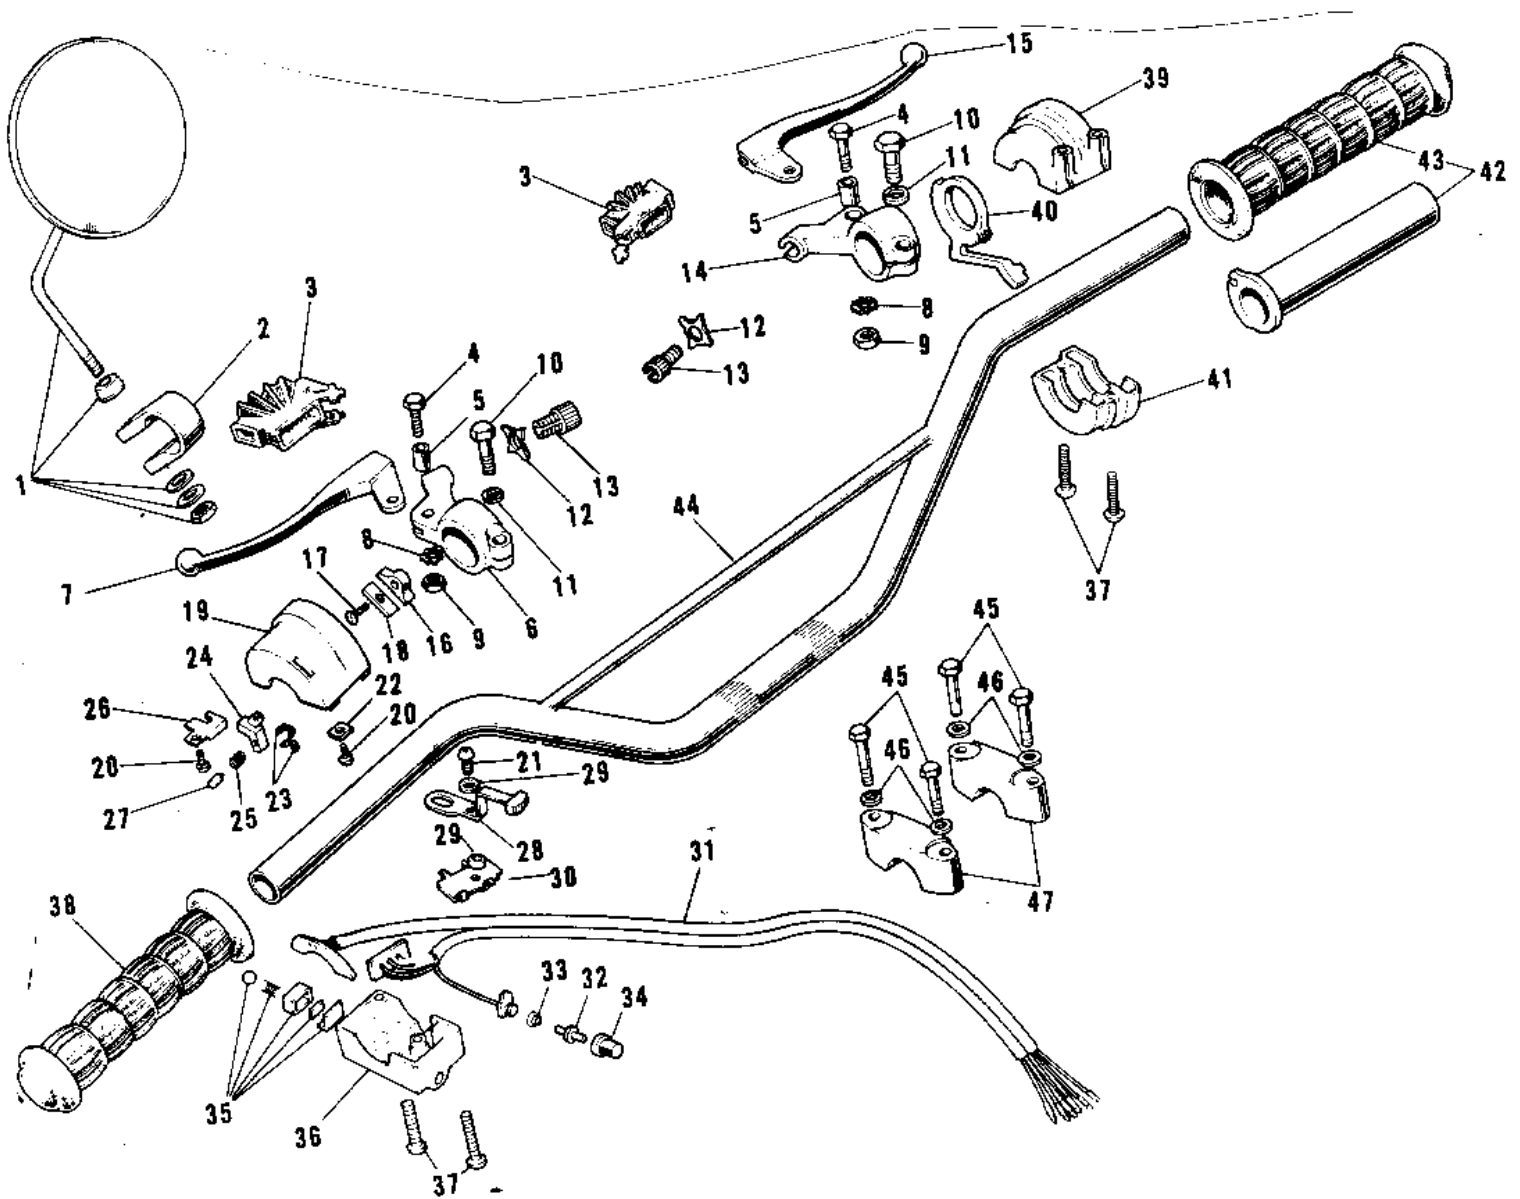

1972 PARTS DIAGRAM

HANDLEBAR ('72-'73 F9/F9-A 350)

1972 PARTS LIST

HANDLEBAR ('72-'73 F9/F9-A 350)

ITEM NAME	PART NUMBER	QUANTITY
REAR VIEW MIRROR (Ref # 1)	56001-005	1
BRACKET (Ref # 2)	56006-001	1
LEVER ASSY-CLUTCH (Ref # 3~13)	46076-014	1
LEVER ASSY,CLUTCH (Ref # 3~13)	46076-024	1
DUST COVER (Ref # 3)	46071-001	1
BOLT HEX HEAD 5X20 (Ref # 4)	92007-020	1
COLLAR LEVER (Ref # 5)	46059-011	1
HOLDER,CLUTCH LEVER (Ref # 6)	46094-010	2
LEVER-CLUTCH (Ref # 7)	46092-015	2
WASHER LOCK 5MM (Ref # 8)	464H0500	1
NUT 5MM (Ref # 9)	312B0500	1
BOLT-UPSET (Ref # 10)	112N0620	1
WASHER PLAIN 6MM (Ref # 11)	410B0600	1
SCREW CABLE ADJUST (Ref # 13)	46055-003	1
LEVER ASSY-FRNT BRAK (Ref # 3~6)	46021-010	1
LEVER ASSY,FRNT BRAK (Ref # 8~15)	46021-016	1
HOLDER-FR BRAKE LEVE (Ref # 14)	46060-006	1
HOLDER,FR BRAKE LEVE (Ref # 14)	46060-008	1
LEVER FRONT BRAKE (Ref # 15)	46058-004	2
CASE ASSY-L.H (Ref # 16~37)	46091-004	1
CASE ASSY,L.H (Ref # 16~37)	46091-016	1
KNOB-L.H SWITCH (Ref # 16)	46044-011	1
SCREW CNTSNK HD 3X8 (Ref # 17)	221B0308A	1
SPRING L.H SW KNOB (Ref # 18)	46031-003	1
CASE L.H SWITCH UPPE (Ref # 19)	46086-013	1
SCREW PAN HEAD 3X5 (Ref # 20)	220B0305A	1
SCREW PAN HEAD 3X8 (Ref # 21)	220B0308	1
HOLDER L.H SW UPPER (Ref # 22)	46085-013	1
PLATE L.H SW CONTACT (Ref # 23)	46080-002	1