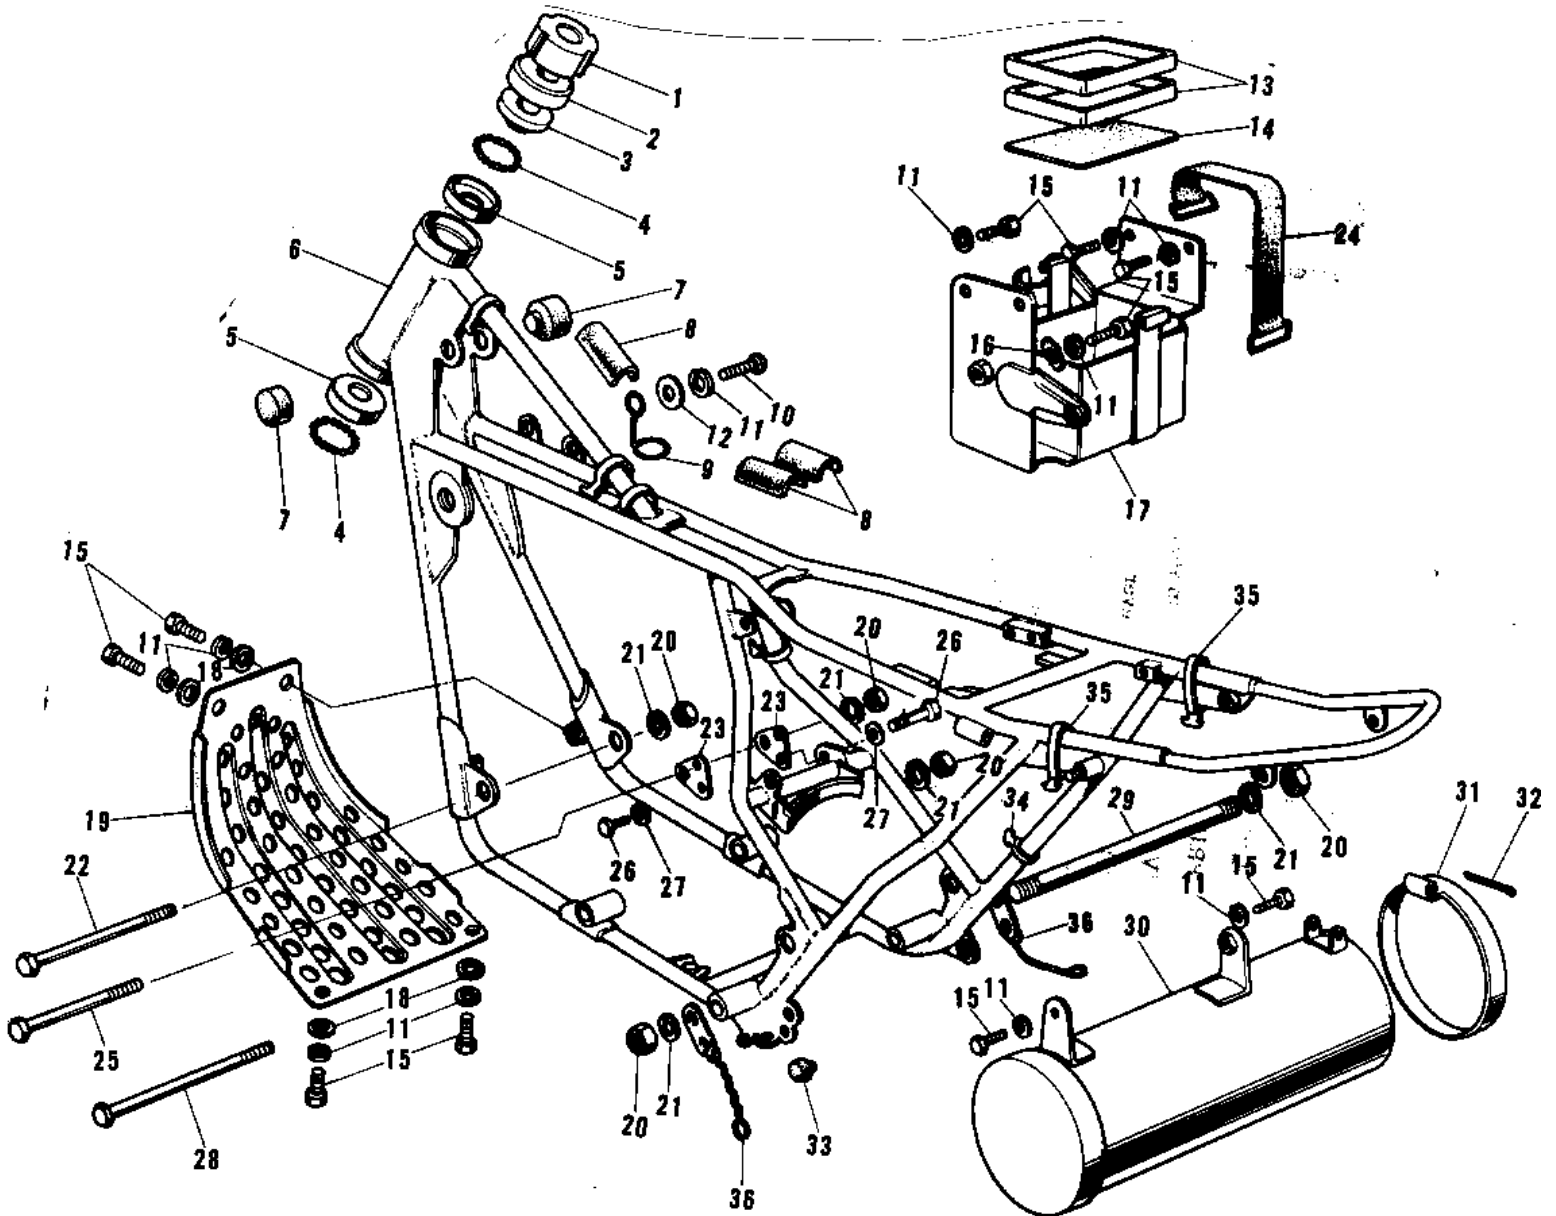

## 1972 PARTS DIAGRAM

FRAME/FRAME FITTINGS (F9)

## 1972 PARTS LIST

FRAME/FRAME FITTINGS (F9)

ITEM NAME	PART NUMBER	QUANTITY
NUT STEERING STEM LC (Ref # 1)	92090-006	1
CAP STEERING STEM (Ref # 2)	46098-005	1
CONE STERNG BERG UPP (Ref # 3)	92047-003	1
BALL STEEL 1/4' (Ref # 4)	600A0800	1
RACE STEERING BEARIN (Ref # 5)	92048-005	1
FRAME (Ref # 6)	32002-048	1
DAMPER RUBB FUEL TAN (Ref # 7)	92075-050	1
MAT FUEL TANK (Ref # 8)	51067-002	1
CLAMP (Ref # 9)	92037-053	1
BOLT,6X10 (Ref # 10)	112G0610	2
WASHER SPRING 6MM (Ref # 11)	461F0600	1
WASHER PLAIN 6MM (Ref # 12)	410B0600	1
MAT-BATTERY (Ref # 13)	32103-018	1
MAT-BATTERY (Ref # 14)	32103-017	1
BOLT-UPSET,6X12 (Ref # 15)	112G0612	2
WASHER LOCK 6MM (Ref # 16)	464H0600	1
CASE-BATTERY (Ref # 17)	32097-016	1
WASHER 6.5X20X1.6T (Ref # 18)	92022-125	1
GUARD-ENGINE (Ref # 19)	55011-011	1
NUT-HEX-FINE (Ref # 20)	314B1200	1
WASHER SPRING 12MM (Ref # 21)	461F1200	1
BOLT-HEX HEAD,12X163 (Ref # 22)	113B12163A	1
PLATE-ENGINE MOUNT (Ref # 23)	32030-020	1
BAND TOOL (Ref # 24)	92072-012	1
BOLT-HEX HEAD,12X151 (Ref # 25)	113B12151A	1
BOLT,8X20 (Ref # 26)	115G0820	1
WASHER SPRING 8MM (Ref # 27)	461F0800	1
BOLT-HEX HEAD,12X260 (Ref # 28)	113B12260A	1
STUD (Ref # 29)	92006-002	1

## 1972 PARTS LIST

FRAME/FRAME FITTINGS (F9)

ITEM NAME	PART NUMBER	QUANTITY
BOX-TOOL,BLACK (Ref # 30)	32098-014-21	1
CAP-TOOL CASE (Ref # 31)	32099-005	1
PIN COTTER 2.0X30 (Ref # 32)	550D2030	1
PLUG RUBBER (Ref # 33)	92074-005	1
BAND RUBBER (Ref # 34)	92072-013	1
BAND RUBBER (Ref # 35)	92072-018	1
UNAVAILABLE IN PRICE BOOK (Ref # 36)	58041-003	1