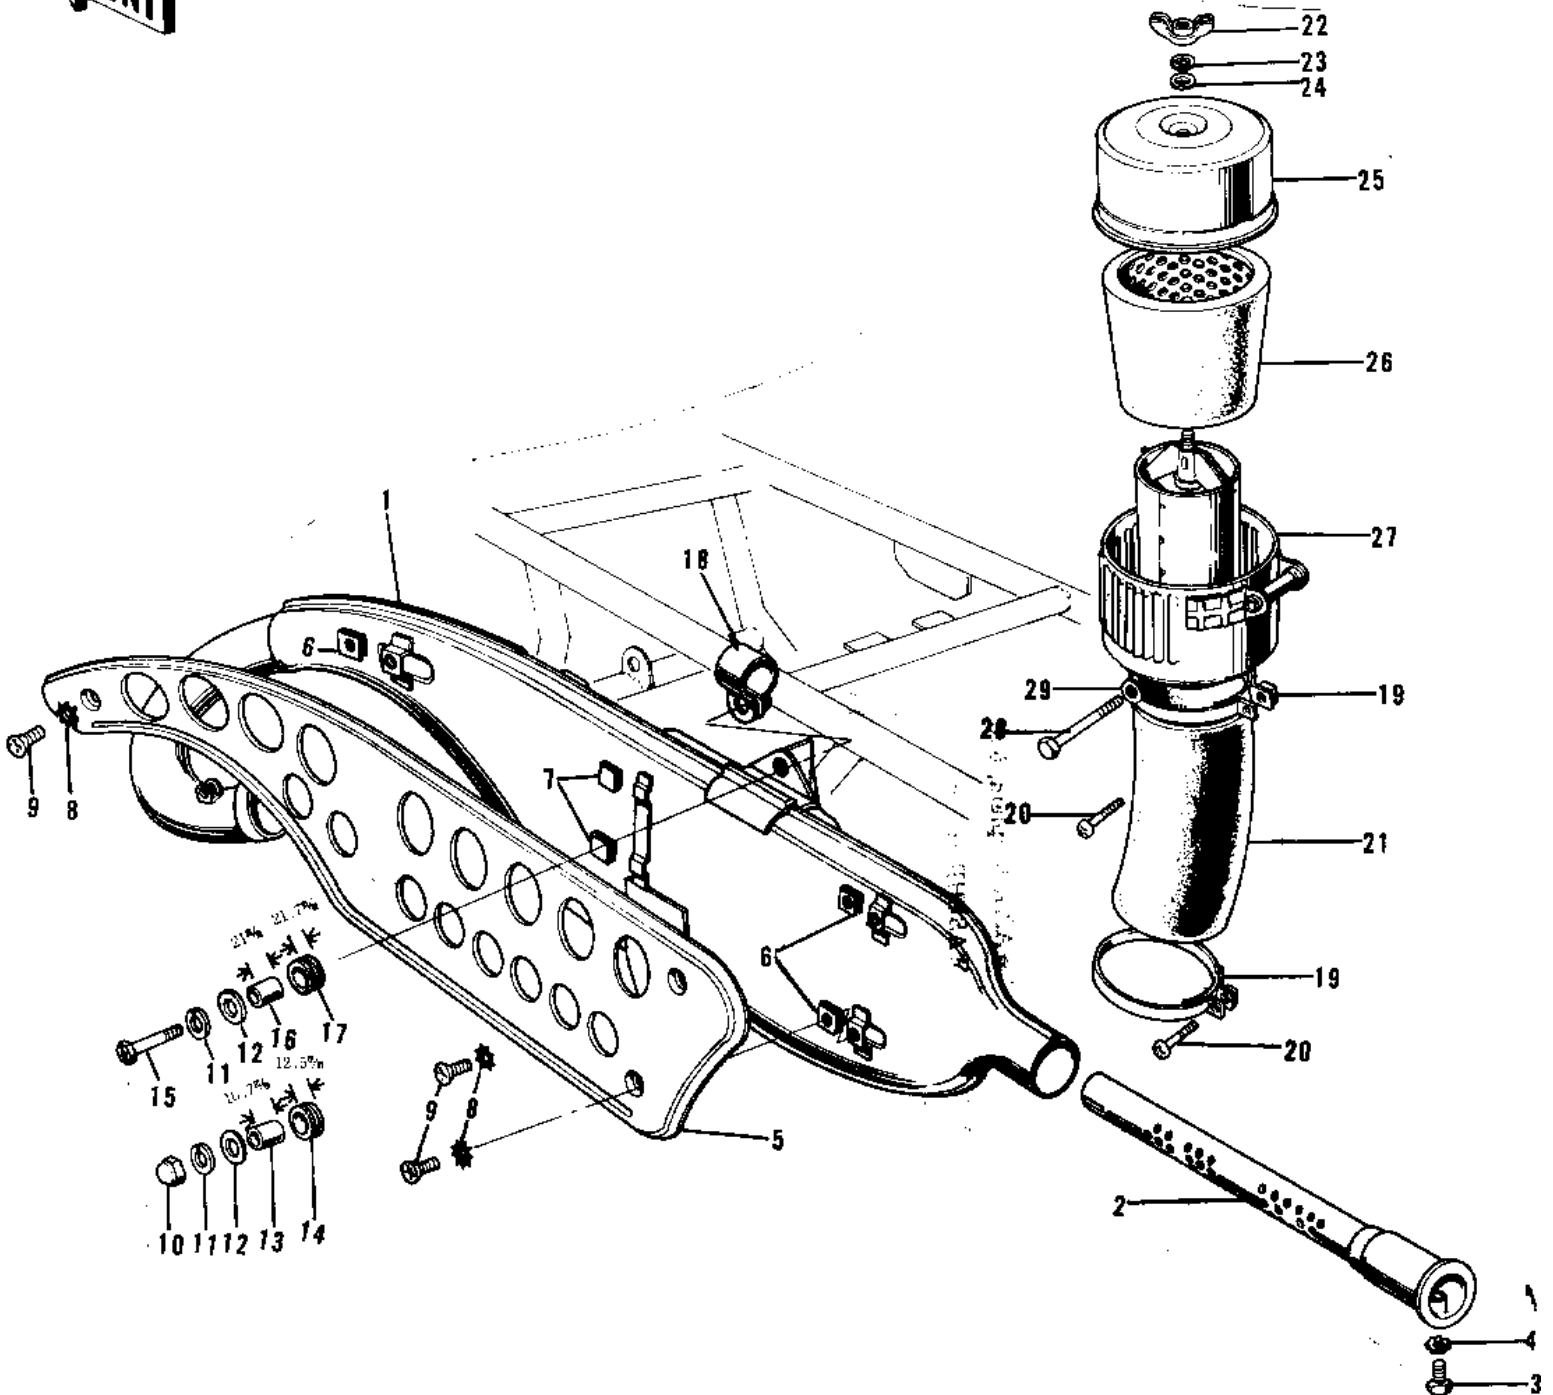

1972 PARTS DIAGRAM

AIR CLEANER/MUFFLER ('72-'73 F9/F9-A 350)

1972 PARTS LIST

AIR CLEANER/MUFFLER ('72-'73 F9/F9-A 350)

ITEM NAME	PART NUMBER	QUANTITY
MUFFLER ASSY,F.BLACK (Ref # 1~4)	18001-107-21	1
BAFFLE TUBE (Ref # 2)	18033-052	1
BOLT-UPSET,6X12 (Ref # 3)	112G0612	2
WASHER LOCK 6MM (Ref # 4)	463H0600	2
COVER-MUFFLER (Ref # 5)	18064-006	1
INSULATOR-HEAT (Ref # 6)	18065-009	1
INSULATOR (Ref # 7)	18065-007	1
SCREW PAN HEAD 6X12 (Ref # 9)	220E0612	1
NUT FUEL TANK FRONT (Ref # 10)	92020-007	1
WASHER SPRING 8MM (Ref # 11)	461F0800	1
WASHER FUEL TANK FIT (Ref # 12)	92022-035	1
COLLAR (Ref # 13)	92027-102	1
DAMPER RUBBER-MUFFLE (Ref # 14)	18063-005	1
SCREW-PAN HEAD,8X40 (Ref # 15)	220B0840	1
COLLAR (Ref # 16)	92027-146	1
DAMPER RUBBER (Ref # 17)	18063-007	1
BRACKET,UPPER MUFFLE (Ref # 18)	32069-039	2
CLAMP,AIR CLEANER (Ref # 19)	92037-129	1
SCREW PAN HEAD 6X30 (Ref # 20)	220B0630	1
CONNECTOR (Ref # 21)	11026-002	1
AIR CLEANER ASSY (Ref # 22~27)	11010-049	1
AIR CLEANER ASY,BLAC (Ref # 22~27)	11010-063-21	1
NUT-WING,6MM (Ref # 22)	92015-030	1
WASHER SPRING 6MM (Ref # 23)	461F0600	2
WASHER PLAIN 6MM (Ref # 24)	411B0600	1
CAP,AIR CLEANER,BLAC (Ref # 25)	11012-023-21	2
ELEMENT,AIR,CLNR (Ref # 26)	11013-031	1
BOLT,EXCLUSIVE (Ref # 28)	92001-1456	1