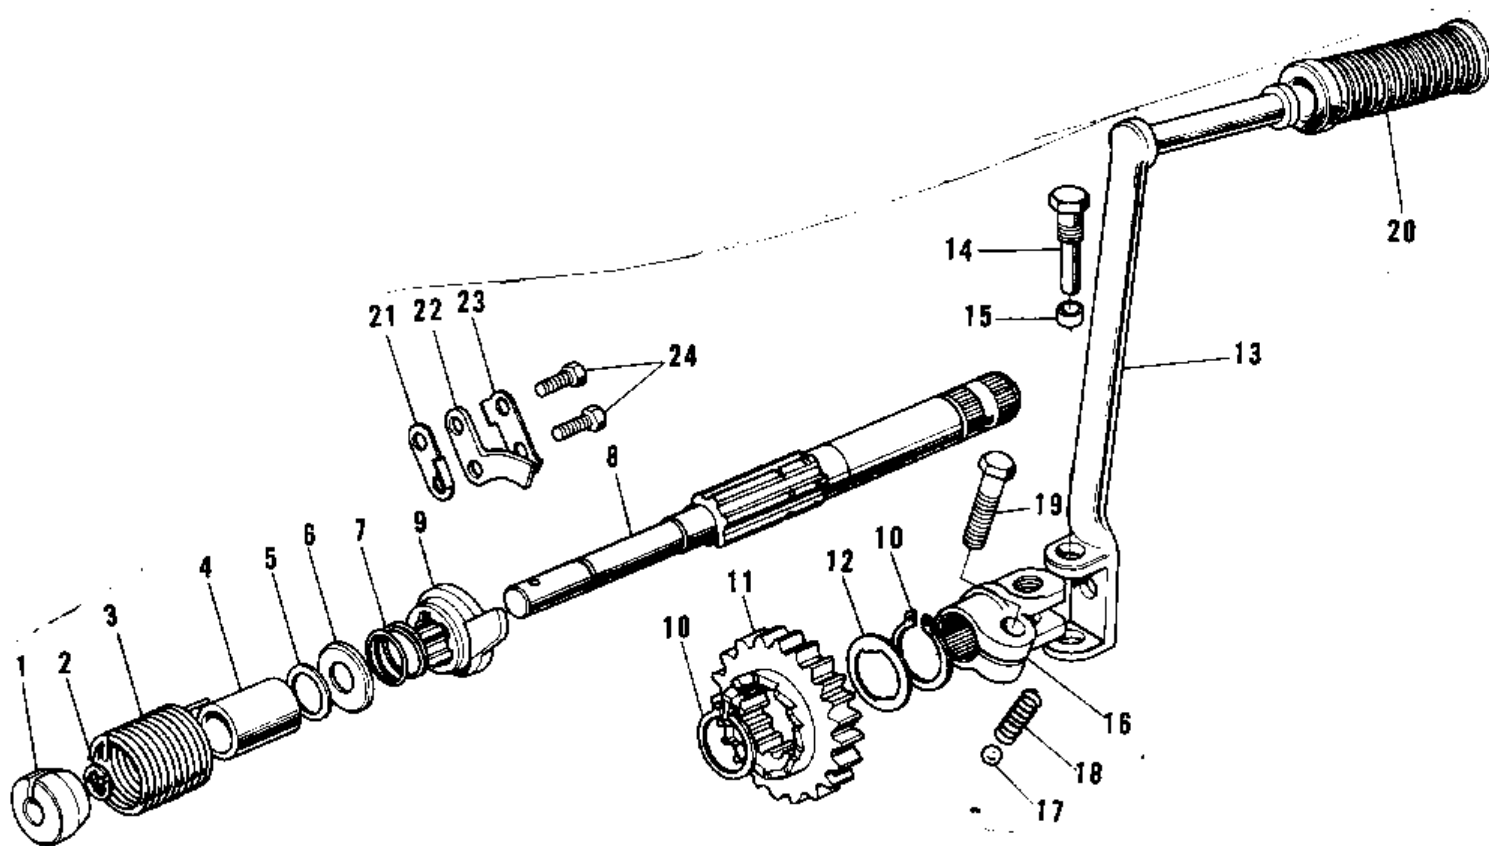

1972 PARTS DIAGRAM

KICKSTARTER MECHANISM ('72-'73 F9/F9-A 3)

1972 PARTS LIST

KICKSTARTER MECHANISM ('72-'73 F9/F9-A 3)

ITEM NAME	PART NUMBER	QUANTITY
GUIDE KICK SPRING (Ref # 1)	13070-001	1
CIRCLIP 10MM (Ref # 2)	482J0100	1
SPRING KICKSTARTER (Ref # 3)	92082-002	1
COLLAR (Ref # 4)	92027-126	1
SHIM-KICK SHAFT,0.3T (Ref # 5)	92022-149	1
SHIM-KICK SHAFT,0.5T (Ref # 5)	92022-150	1
SHIM-KICK SHAFT,0.7T (Ref # 5)	92022-151	1
HOLDER-KICK GEAR (Ref # 6)	13077-003	1
SPRING (Ref # 7)	92081-093	1
SHAFT-KICKSTARTER (Ref # 8)	13066-026	1
RATCHET (Ref # 9)	13078-004	1
CIRCLIP (Ref # 10)	92033-026	1
GEAR-KICKSTARTER (Ref # 11)	13068-022	1
WASHER-LOCK (Ref # 12)	92024-033	1
PEDAL-KICKSTARTER (Ref # 13~18)	13058-027	1
BOLT-HEX HEAD,10MM (Ref # 14)	92001-085	1
COLLAR (Ref # 15)	92027-101	1
BOSS-KICK PEDAL (Ref # 16)	13061-008	1
BALL STEEL 1/4' (Ref # 17)	600A0800	1
SPRING KICK PEDAL (Ref # 18)	92081-020	1
BOLT-HEX HEAD,10X25 (Ref # 19)	114B1025	1
RUBBER KICK PEDAL (Ref # 20)	13063-004	1
STOPPER-KICKSTARTER (Ref # 21)	13072-010	1
GUIDE-KICKSTARTER (Ref # 22)	13206-006	1
WASHER-KICK STOPPER (Ref # 23)	92031-006	1
BOLT-UPSET,6X16 (Ref # 24)	112G0616	2