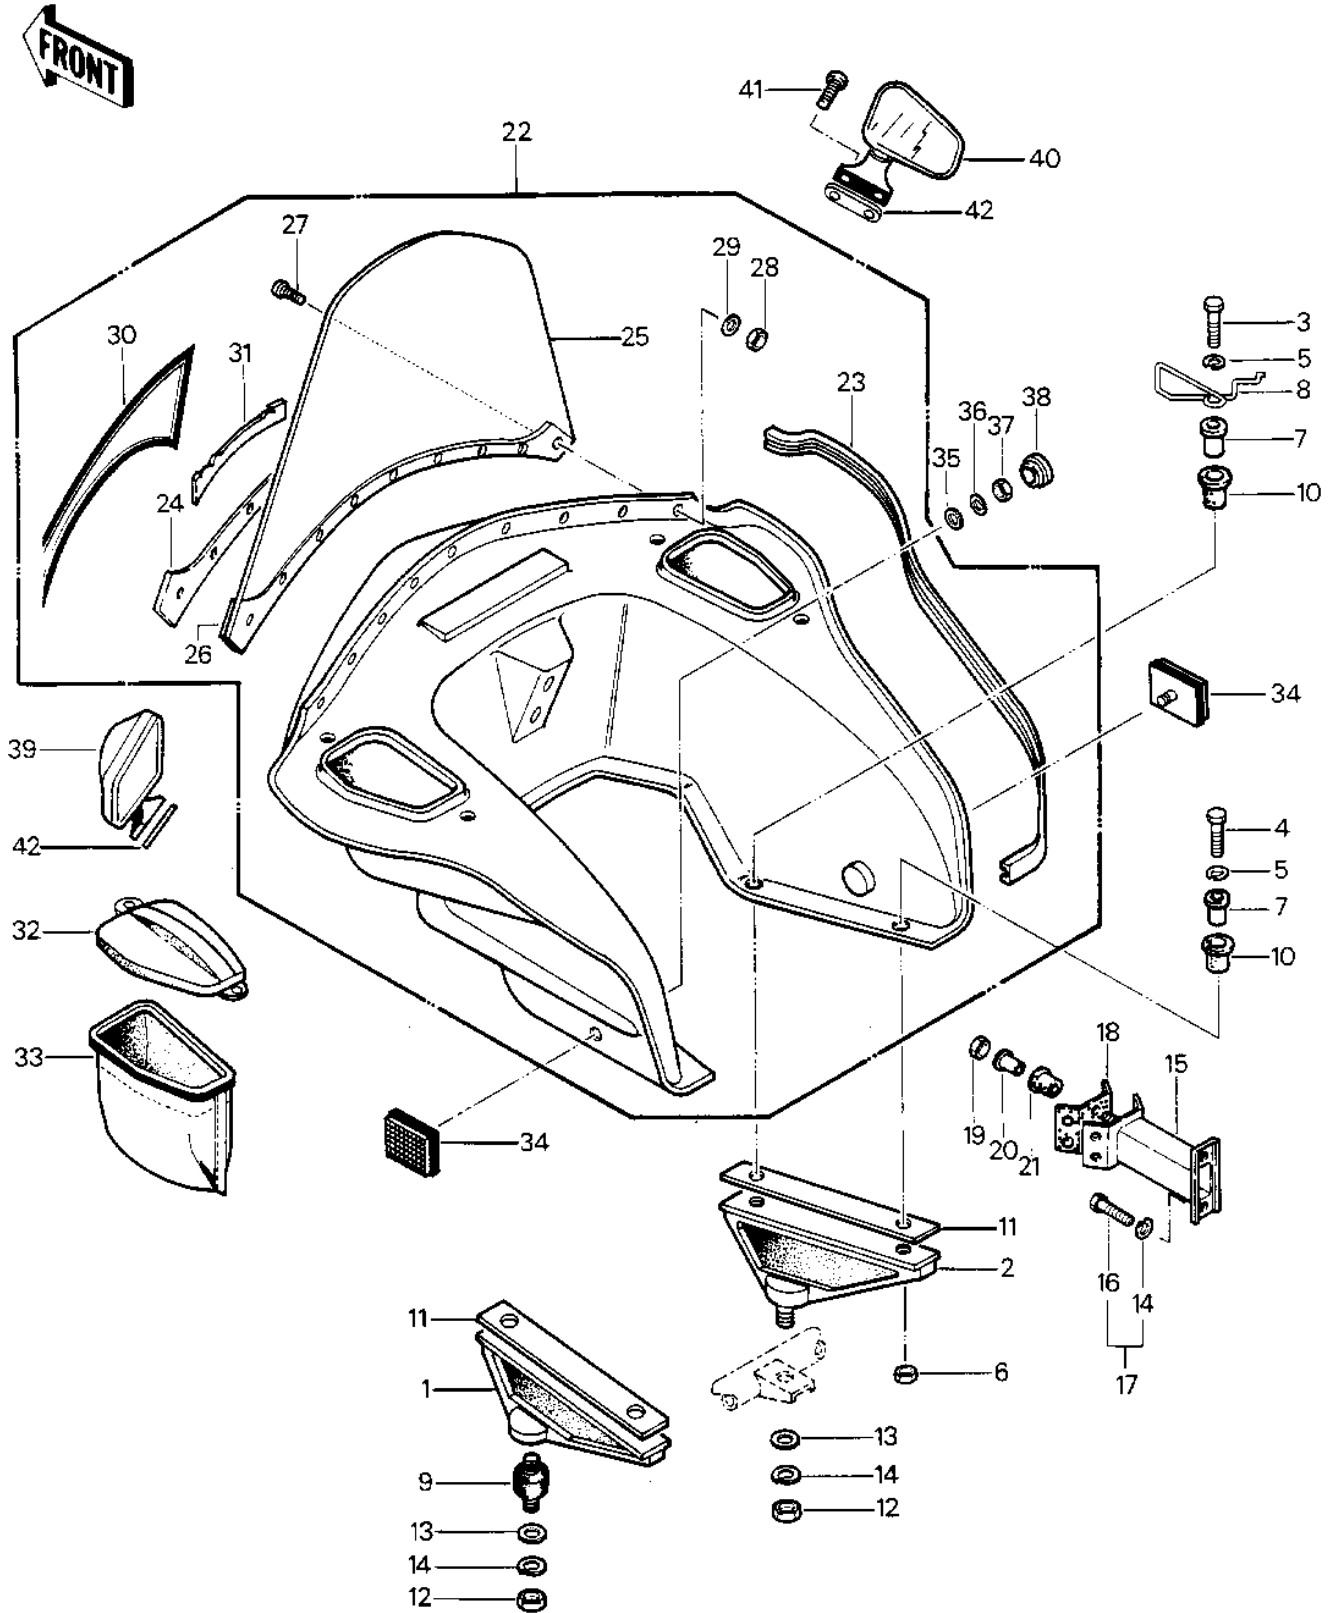

1982 Police 1000 PARTS DIAGRAM

FAIRING

1982 Police 1000 PARTS LIST

FAIRING

ITEM NAME	PART NUMBER	QUANTITY
BRACKET,COWLING,LH (Ref # 1)	11034-4144	1
BRACKET,COWLING,RH (Ref # 2)	11034-4143	1
BOLT-SMALL,8X30 (Ref # 3)	114N0830	1
BOLT HEX HEAD (Ref # 4)	114N0835	1
WASHER SPRING 8MM (Ref # 5)	461F0800	2
NUT,LOCK,8MM (Ref # 6)	92015-1124	2
COLLAR,FR COWLING (Ref # 7)	92027-4015	2
CLAMP (Ref # 8)	92037-4005	1
DAMPER,RUBBER (Ref # 9)	92075-4013	1
DAMPER (Ref # 10)	92075-4020	2
DAMPER,COWLING BRACKE (Ref # 11)	92075-4033	1
NUT (Ref # 12)	350BA1000	1
WASHER PLAIN 8MM (Ref # 13)	411B0800	1
BRACKET,COWLING,FR (Ref # 15)	11034-4089	1
BOLT-SMALL-UPSET,8X16 (Ref # 16)	115G0816	1
BOLT-UPSET-WS-SMALL (Ref # 17)	183G0816	1
DAMPER,COWLING FITT (Ref # 18)	92075-1179	1
COWLING ASSY (Ref # 22)	55027-4001-8C	1
COWLING-ASSY,JET WHITE (Ref # 22)	55027-4003-8C	1
TRIM (Ref # 23)	53044-4001	1
PLATE,WINDSHIELD (Ref # 24)	13169-4014	1
WINDSHIELD (Ref # 25)	39154-4003	1
ADHESIVE,WINDSHIELD (Ref # 26)	56042-4003	1
SCREW,PLASTIC 5X28 (Ref # 27)	92009-4005	1
NUT,HEX PLASTIC 5MM (Ref # 28)	92015-4014	1
WASHER PL PLASTIC 5MM (Ref # 29)	92022-4015	1
PATTERN, FAIRING (Ref # 30)	56027-4056	1
PATTERN,FAIRING (Ref # 30)	56027-4055	1
EMBLEM (Ref # 31)	56014-4011	1

1982 Police 1000 PARTS LIST

FAIRING

ITEM NAME	PART NUMBER	QUANTITY
COVER (Ref # 32)	14025-4013	1
BAG (Ref # 33)	56008-4003	1
REFLECTOR,REFLEX(FRON (Ref # 34)	28012-1003	1
WASHER PLAIN 5MM (Ref # 35)	411B0500	1
WASHER SPRING 5MM (Ref # 36)	461F0500	1
NUT,5MM (Ref # 37)	311B0500	1
PLUG (Ref # 38)	92074-027	1
MIRROR-ASSY (Ref # 39)	56001-4002	1
MIRROR-ASSY (Ref # 40)	56001-4003	1
SCREW (Ref # 41)	92009-4006	1
DAMPER,REAR VIEW MIRR (Ref # 42)	92075-1230	1