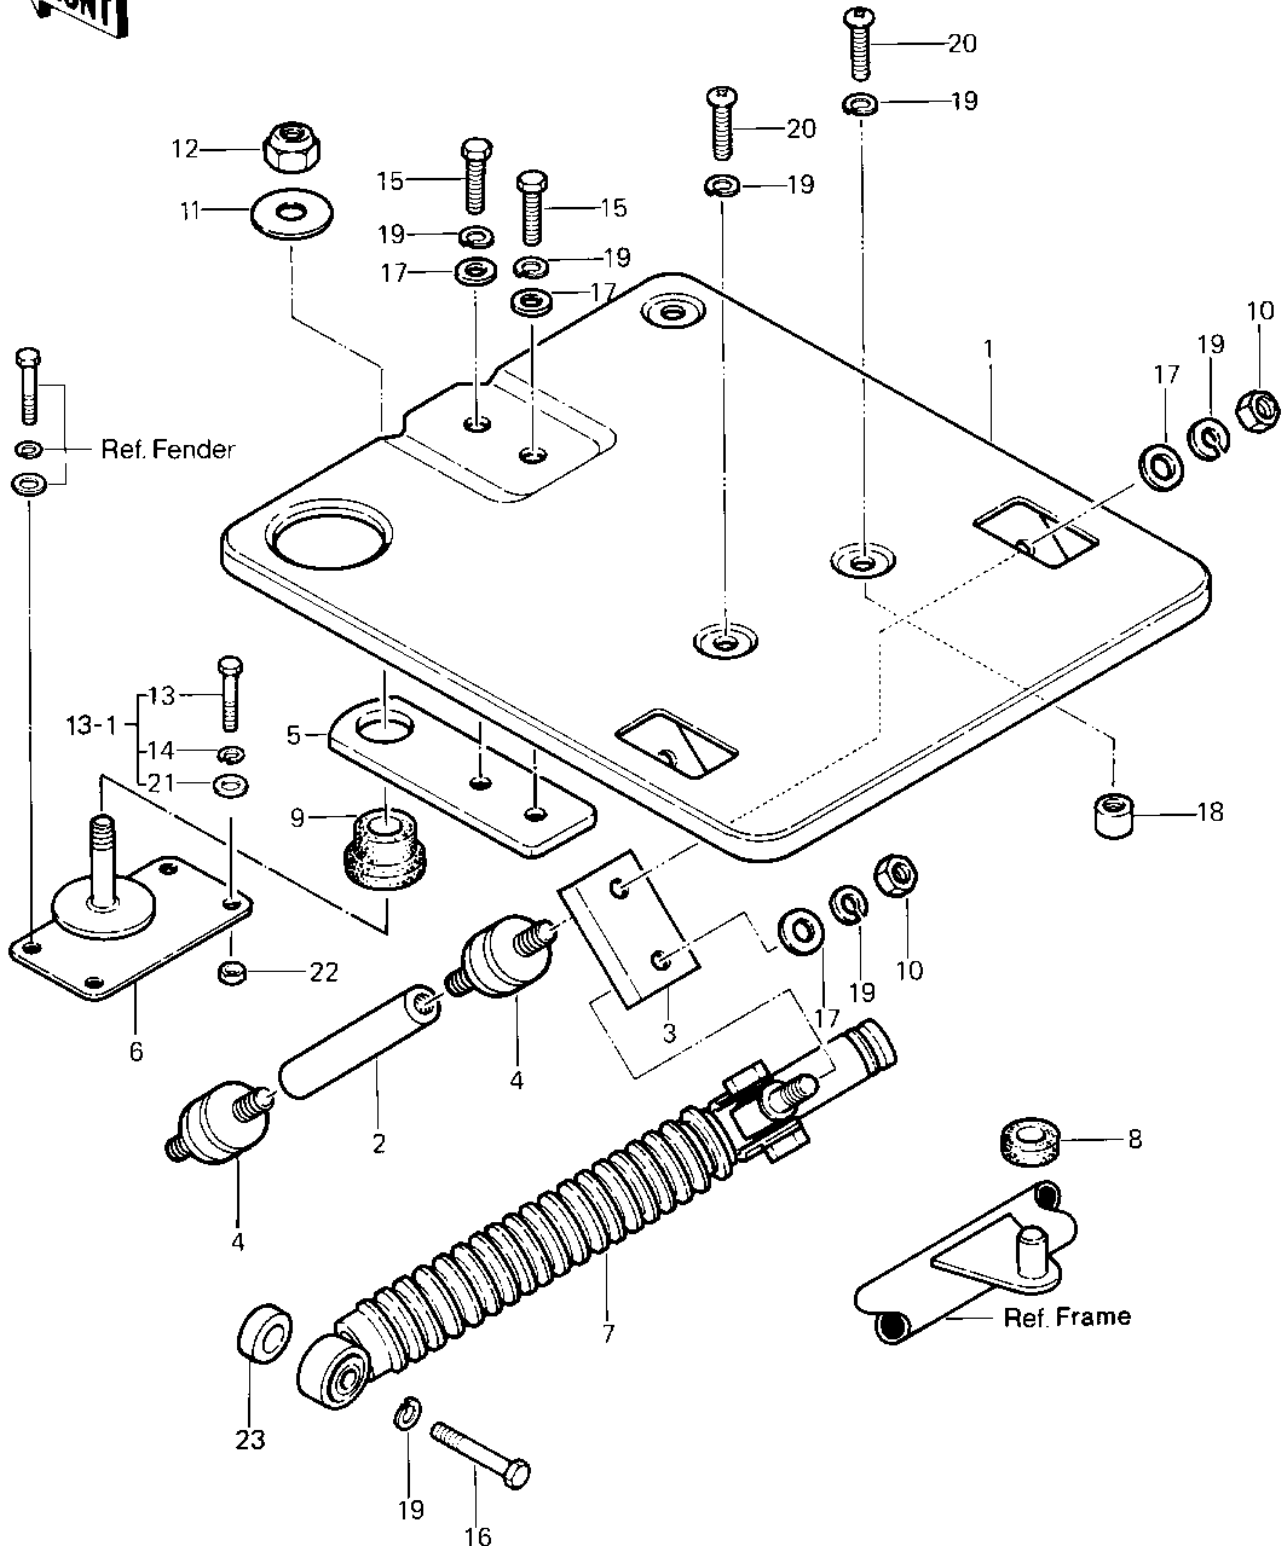

1982 Police 1000 PARTS DIAGRAM

CARRIER

1982 Police 1000 PARTS LIST

CARRIER

ITEM NAME	PART NUMBER	QUANTITY
CARRIER (Ref # 1)	53029-4002	1
ARM,CARRIER S.DAMPER (Ref # 2)	21083-4006	1
BRACKET,CARRIER DAMPE (Ref # 3)	11034-4103	1
DAMPER,CARRIER,SIDE (Ref # 4)	92075-4040	1
BRACKET (Ref # 5)	11034-4034	1
BRACKET,FR CARRIER DA (Ref # 6)	11034-4159	1
SHOCK ABSBR RR CARRI (Ref # 7)	45014-4005	1
DAMPER RUBBER (Ref # 8)	92075-203	1
DAMPER (Ref # 9)	92075-4006	1
NUT,8M/M (Ref # 10)	317B0800	1
WASHER (Ref # 11)	92022-4002	1
NUT-LOCK,12MM (Ref # 12)	92019-009	1
BOLT 6X22 (Ref # 13)	112B0622	1
BOLT-UPSET-WSP (Ref # 13-1)	187B0622	1
WASHER SPRING 6MM (Ref # 14)	461F0600	1
BOLT-SMALL-UPSET,8X16 (Ref # 15)	115G0816	2
BOLT (Ref # 16)	114G0836	1
BOLT,SMALL UPSET (Ref # 16)	115G0835	1
WASHER PLAIN 8MM (Ref # 17)	411B0800	1
BOSS (Ref # 18)	13061-4005	1
WASHER SPRING 8MM (Ref # 19)	461F0800	1
SCREW 8X14 (Ref # 20)	220B0814	1
WASHER PLAIN 6MM (Ref # 21)	411B0600	1
NUT-6MM (Ref # 22)	92015-1078	1
SPACER, SADDLEBAG (Ref # 23)	92026-4003	1