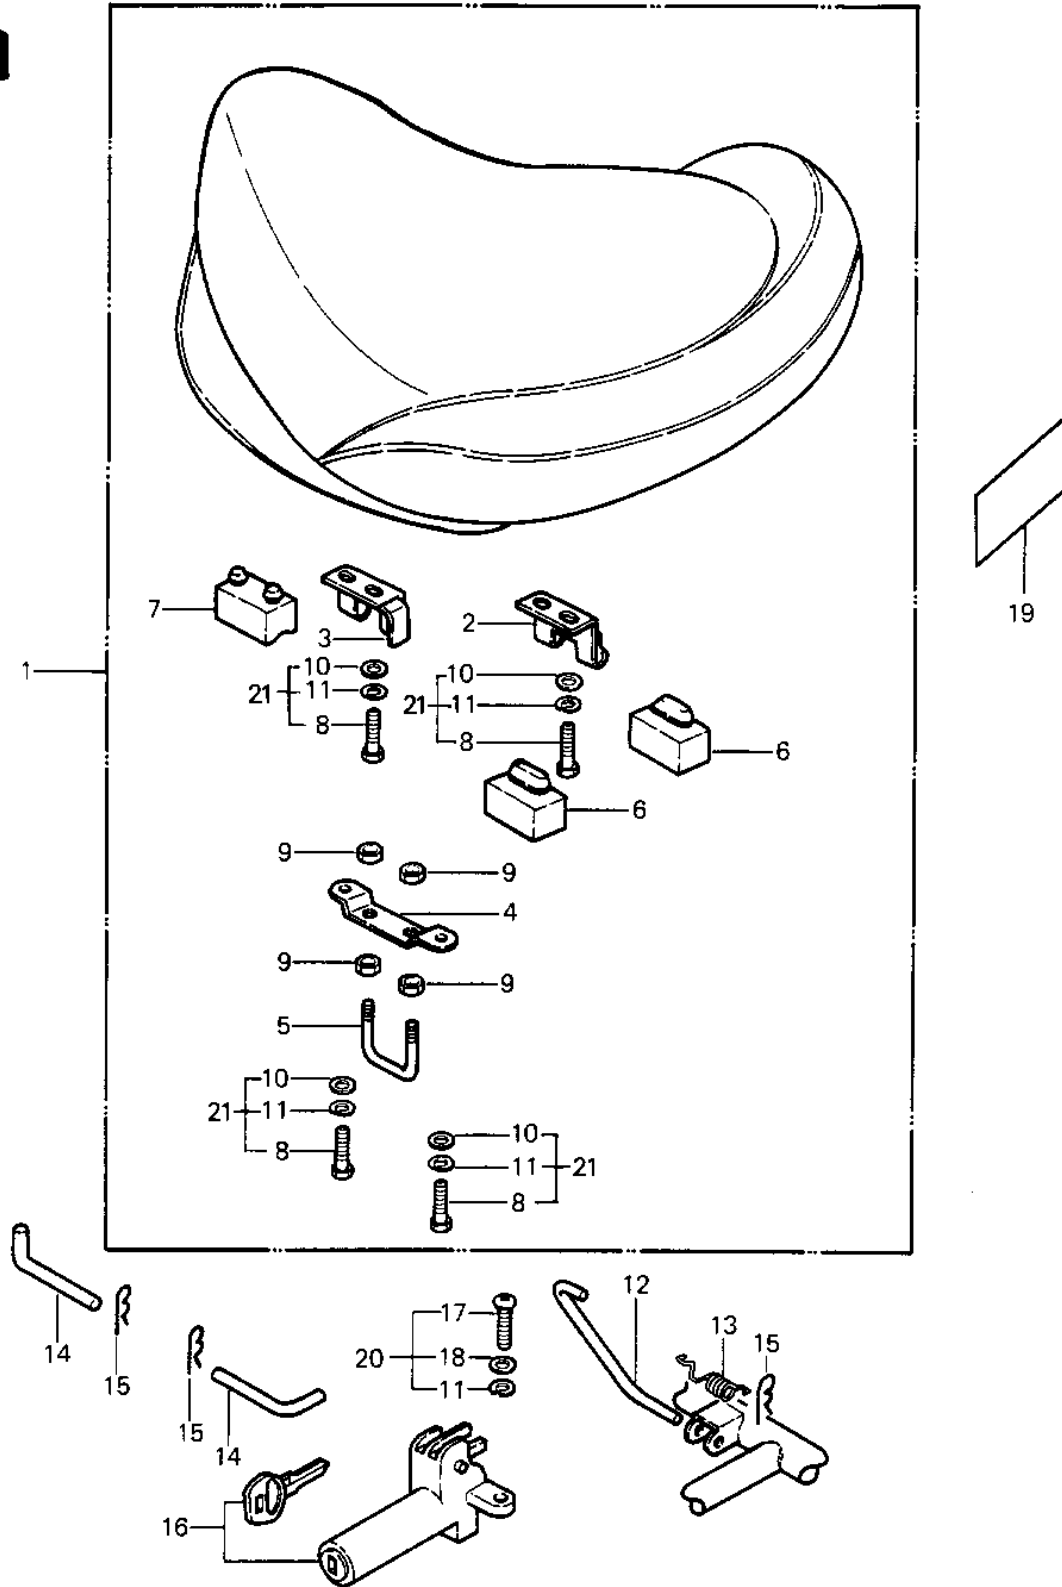

1982 Police 1000 PARTS DIAGRAM

SEAT

1982 Police 1000 PARTS LIST

SEAT

ITEM NAME	PART NUMBER	QUANTITY
SEAT-ASSY (Ref # 1)	53001-1220	1
HINGE,BLACK (Ref # 2)	53009-017-10	1
HINGE,SEAT,FR (Ref # 3)	53009-1029	1
BRACKET,SEAT CATCH (Ref # 4)	11034-1329	1
CATCH, SEAT (Ref # 5)	53056-002	1
DAMPER RUBBER (Ref # 6)	92075-099	1
DAMPER RUBBER,SEAT (Ref # 7)	92075-1133	1
BOLT-UPSET 6X14 (Ref # 8)	112B0614	2
NUT 6MM (Ref # 9)	311B0600	1
WASHER PLAIN 6MM (Ref # 10)	411B0600	1
WASHER SPRING 6MM (Ref # 11)	461F0600	2
STAY,SEAT STAND (Ref # 12)	35011-4003	1
SPRING,SEAT HOOK (Ref # 13)	92081-1053	1
PIN,SEAT PIVOT (Ref # 14)	92043-1021	1
PIN,SNAP (Ref # 15)	554A0600	1
LOCK ASSY,SEAT (Ref # 16)	27016-5015	1
SCREW PAN HEAD 6X14 (Ref # 17)	220B0614	1
WASHER PLAIN 6MM (Ref # 18)	410B0600	1
LABEL,CHAIN (Ref # 19)	56031-1157	1
BOLT 6X14 (Ref # 20)	187B0614	1
UNAVAILABLE IN PRICE BOOK (Ref # 21)	157B0614	1