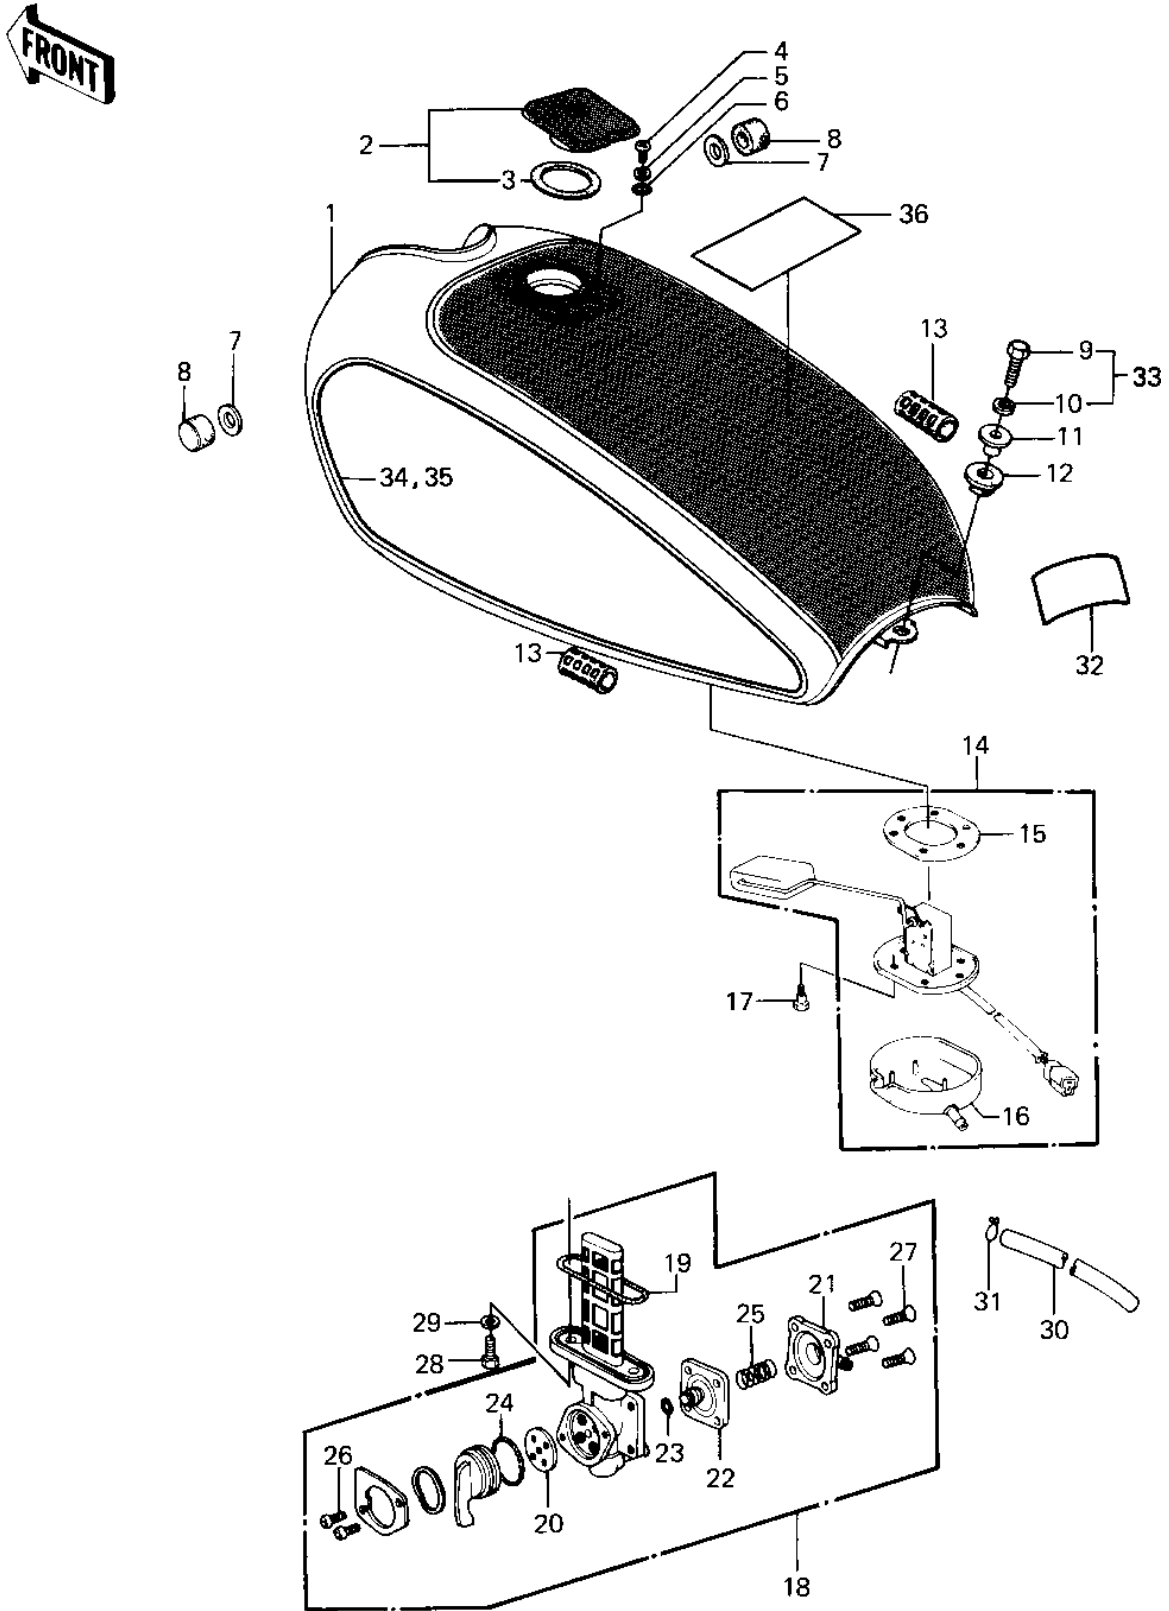

1982 Police 1000 PARTS DIAGRAM

FUEL TANK

1982 Police 1000 PARTS LIST

FUEL TANK

ITEM NAME	PART NUMBER	QUANTITY
TANK-FUEL,WHITE (Ref # 1)	51001-1101-8C	1
CAP-ASSY-TANK,FUEL (Ref # 2)	51048-1015	1
GASKET,FUEL TANK CAP (Ref # 3)	11009-1051	1
SCREW PAN HEAD 5X10 (Ref # 4)	220B0510	1
WASHER,PLAIN (Ref # 5)	92022-1038	1
"O" RING (Ref # 6)	92055-1023	1
WASHER-PL-10.5X26X2.3 (Ref # 7)	92022-044	1
DAMPER RUBBER,FL TANK (Ref # 8)	92075-125	1
BOLT-SMALL-UPSET,8X30 (Ref # 9)	115G0830	1
WASHER SPRING 8MM (Ref # 10)	461F0800	1
COLLAR,FUEL TANK FITT (Ref # 11)	92027-1134	1
DAMPER,FUEL TANK,FITT (Ref # 12)	92075-1116	1
DAMPER RUBBER (Ref # 13)	92075-084	1
GAUGE,FUEL (Ref # 14)	52005-1027	1
GASKET (Ref # 15)	11009-1037	1
COVER,FUEL GAUGE (Ref # 16)	14024-1434	1
BOLT,DRAIN (Ref # 17)	92001-1089	1
TAP-ASSY,FUEL (Ref # 18)	51023-1039	1
"O" RING (Ref # 19)	51039-010	1
GASKET,TAP VALVE (Ref # 20)	11009-1194	1
COVER ASSY,TAP (Ref # 21)	16146-1005	1
DIAPHRAGM ASSY,TAP (Ref # 22)	43028-1015	1
UNAVAILABLE IN PRICE BOOK (Ref # 23)	670B1604	1
"O" RING,TAP LEVER (Ref # 24)	92055-1027	1
SPRING,TAP (Ref # 25)	92081-1171	1
SCREW PAN HEAD 3X8 (Ref # 26)	220B0308	1
SCREW-CSK-CROS,4X14 (Ref # 27)	221B0414	1
BOLT,6X20,FUEL TAP (Ref # 28)	92001-1091	1
WASHER-PLAIN (Ref # 29)	92022-183	1

1982 Police 1000 PARTS LIST

FUEL TANK

ITEM NAME	PART NUMBER	QUANTITY
TUBE-BREATHING (BULK) (Ref # 30)	702A071000	1
CLAMP,CHAIN OILER (Ref # 31)	92037-147	1
LABEL,AIR INTAKE (Ref # 32)	56040-1014	1
BOLT-UPSET-WS-SMALL (Ref # 33)	183B0830	1
PATTERN (Ref # 34)	56027-4073	1
PATTERN (Ref # 35)	56027-4072	1
WARNING LABEL(FUEL TANK) (Cana (Ref # 36)	99969-0847	1