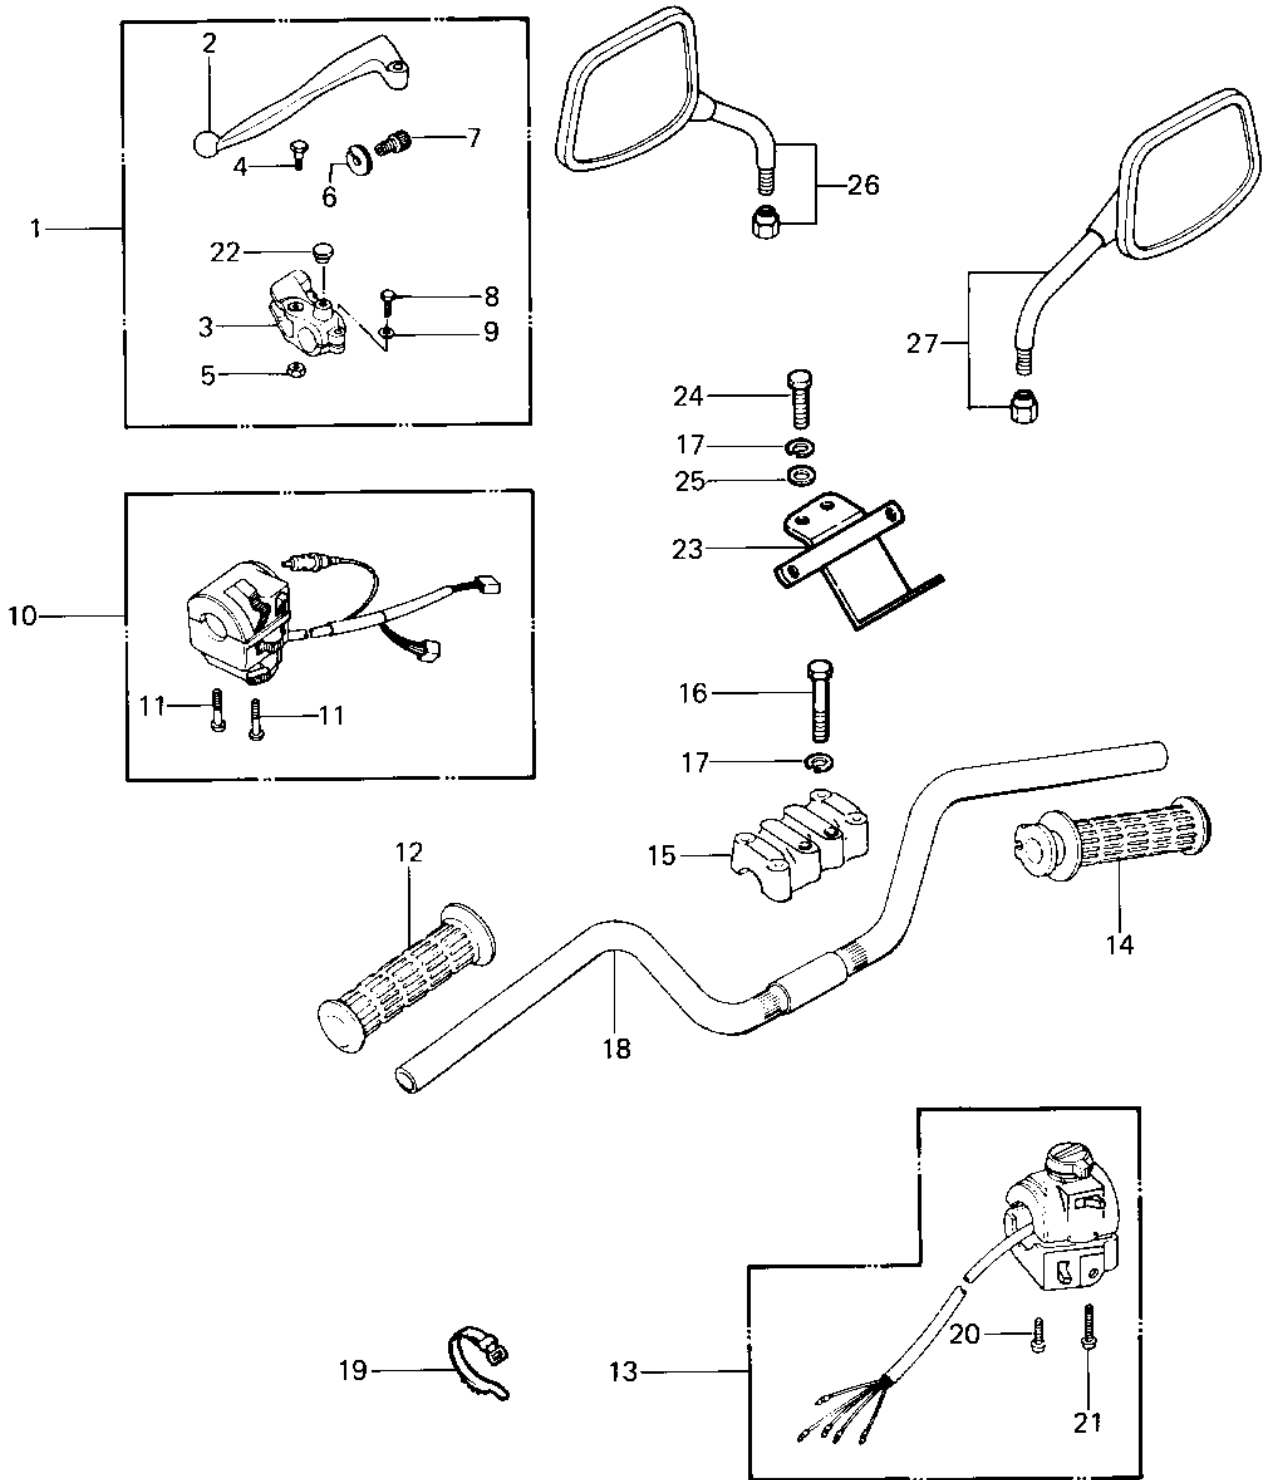

## 1982 Police 1000 PARTS DIAGRAM

HANDLEBAR

## 1982 Police 1000 PARTS LIST

### HANDLEBAR

ITEM NAME	PART NUMBER	QUANTITY
LEVER-ASSY-GRIP,CLTCH (Ref # 1)	46076-1019	1
LEVER,CLUTCH (Ref # 2)	46092-1005	1
HOLDER,CLUTCH LEVER (Ref # 3)	13091-1046	1
BOLT,CLUTCH LEVER FIT (Ref # 4)	92001-1075	1
NUT (Ref # 5)	92019-008	1
NUT-LOCK (Ref # 6)	46056-005	1
SCREW,CABLE ADJUSTER (Ref # 7)	92009-1022	1
SCREW CABLE ADJUST (Ref # 7)	46055-003	1
BOLT, HEX HEAD 6X22 (Ref # 8)	110N0622	1
WASHER PLAIN 6MM (Ref # 9)	410B0600	1
HOUSING-ASSY-CONTROL, (Ref # 10)	46091-1455	1
SCREW-PAN-CROS (Ref # 11)	220B0535	1
GRIP,LH (Ref # 12)	46075-1020	1
HOUSING-ASSY-CNTRL,RH (Ref # 13)	46091-1212	1
GRIP-ASSY (Ref # 14)	46019-1022	1
HOLDER-HANDLE (Ref # 15)	46012-4001	1
BOLT 8X38 (Ref # 16)	92001-1405	1
BOLT,FLANGED,8X35 (Ref # 16)	92001-1910	1
WASHER SPRING 8MM (Ref # 17)	461F0800	2
HANDLE (Ref # 18)	46003-4008	2
BAND,MIDDLE (Ref # 19)	92072-031	1
SCREW PAN HEAD 5X30 (Ref # 20)	220B0530	1
SCREW-PAN-CROS (Ref # 21)	220B0540	1
CAP-RR VIEW MIRROR (Ref # 22)	92102-009	1
BRACKET,SIREN (OPT) (Ref # 23)	23062-4003	1
BOLT HEAD LAMP MOUNT (Ref # 24)	92007-003	1
WASHER PLAIN 8MM (Ref # 25)	410B0800	1
MIRROR-ASSY,LH (Ref # 26)	56001-4004	2