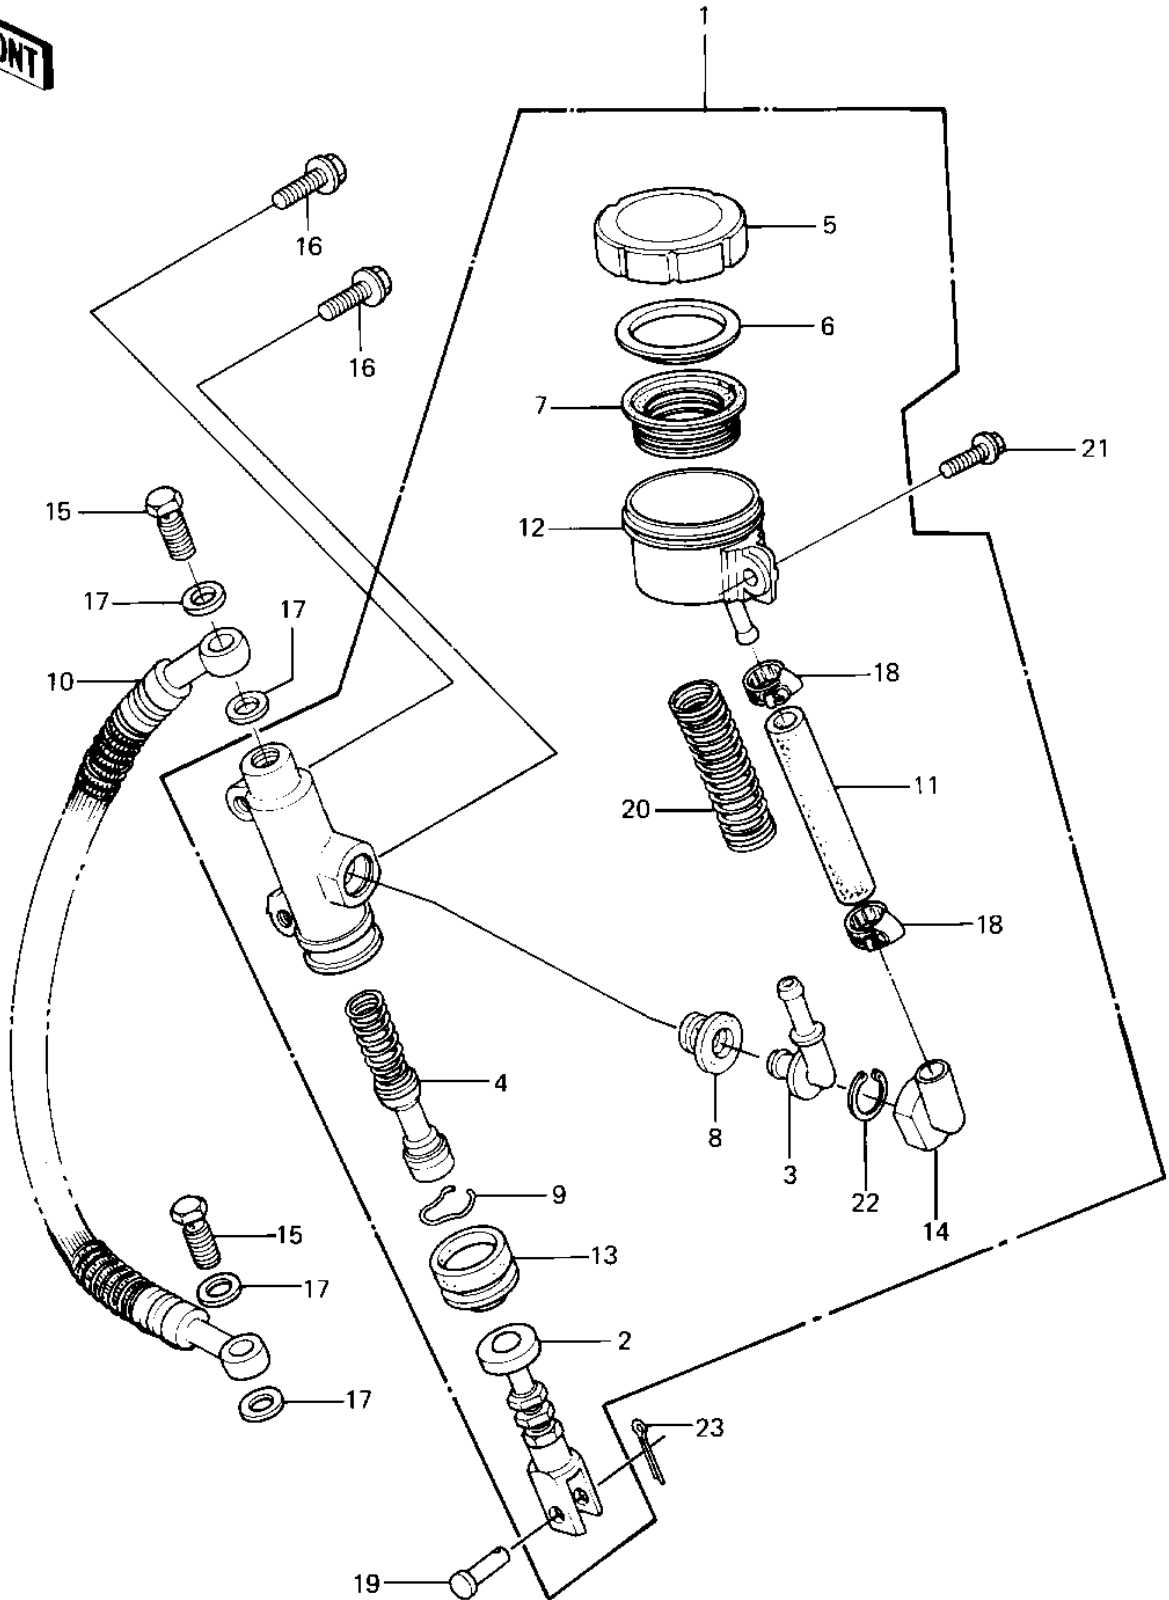

1982 Police 1000 PARTS DIAGRAM

REAR MASTER CYLINDER

1982 Police 1000 PARTS LIST

REAR MASTER CYLINDER

ITEM NAME	PART NUMBER	QUANTITY
CYLINDER-ASSY-MASTER (Ref # 1)	43015-1134	1
ROD ASSY,BRAKE (Ref # 2)	43010-1004	1
CONNECTOR (Ref # 3)	13159-1009	1
PISTON ASSY (Ref # 4)	43020-1019	1
CAP-BRAKE (Ref # 5)	43026-1016	1
PLATE,DIAPHRAGM (Ref # 6)	43027-1005	1
DIAPHRAGM (Ref # 7)	43028-1016	1
PACKING (Ref # 8)	43049-1008	1
RING,DUST SEAL (Ref # 9)	43058-004	1
HOSE-BRAKE (Ref # 10)	43059-1180	2
HOSE-BRAKE (Ref # 11)	43059-1096	1
RESERVOIR (Ref # 12)	43078-1009	1
DUST COVER (Ref # 13)	49016-1031	1
COVER-SEAL (Ref # 14)	49016-1034	1
BOLT,OIL,L=23 (Ref # 15)	92002-1888	1
BOLT,8X28 (Ref # 16)	92001-1095	1
WASHER-OIL BOLT (Ref # 17)	43067-001	1
CLAMP,BRAKE HOSE (Ref # 18)	92037-1154	1
PIN (Ref # 19)	92043-1013	1
SPRING HOSE PROTECTOR (Ref # 20)	92081-1335	1
BOLT,FLANGED,6X20 (Ref # 21)	130B0620	1
CIRCRIP-TYPE-C (Ref # 22)	481J2500	1
PIN COTTER 2.0X15 (Ref # 23)	550D2015	1