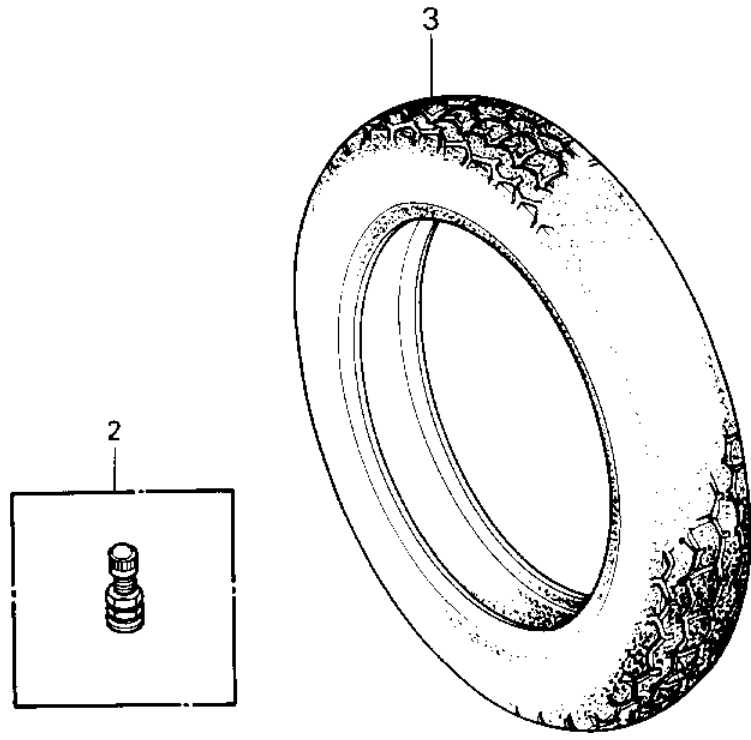

## 1982 Police 1000 PARTS DIAGRAM

TIRES

## 1982 Police 1000 PARTS LIST

### TIRES

ITEM NAME	PART NUMBER	QUANTITY
TIRE MN90-18 F16 F (Ref # 1)	41002-4021	2
VALVE (Ref # 2)	16126-1136	1
TIRE MR90-18 K327M R (Ref # 3)	41002-4022	2
BALANCER 5G (Ref # 4)	41075-005	1
BALANCER 10G (Ref # 5)	41075-006	1
BALANCER 20G (Ref # 6)	41075-007	1
BALANCER 30G (Ref # 7)	41075-008	1