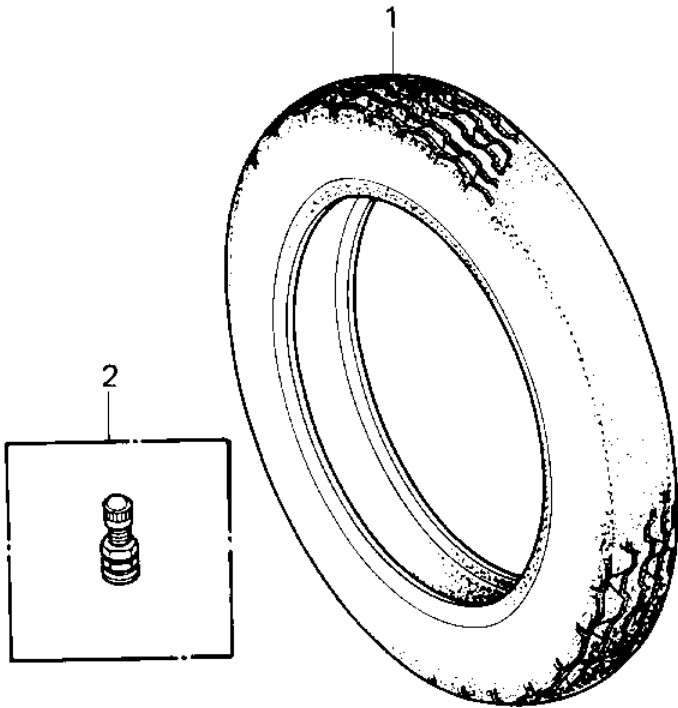

## 1982 Police 1000 PARTS DIAGRAM

TIRES

### TIRES

ITEM NAME	PART NUMBER	QUANTITY
TIRE MN90-18 F16 F (Ref # 1)	41002-4021	2
VALVE (Ref # 2)	16126-1136	1
TIRE MR90-18 K327M R (Ref # 3)	41002-4022	2
BALANCER 5G (Ref # 4)	41075-005	1
BALANCER 10G (Ref # 5)	41075-006	1
BALANCER 20G (Ref # 6)	41075-007	1
BALANCER 30G (Ref # 7)	41075-008	1