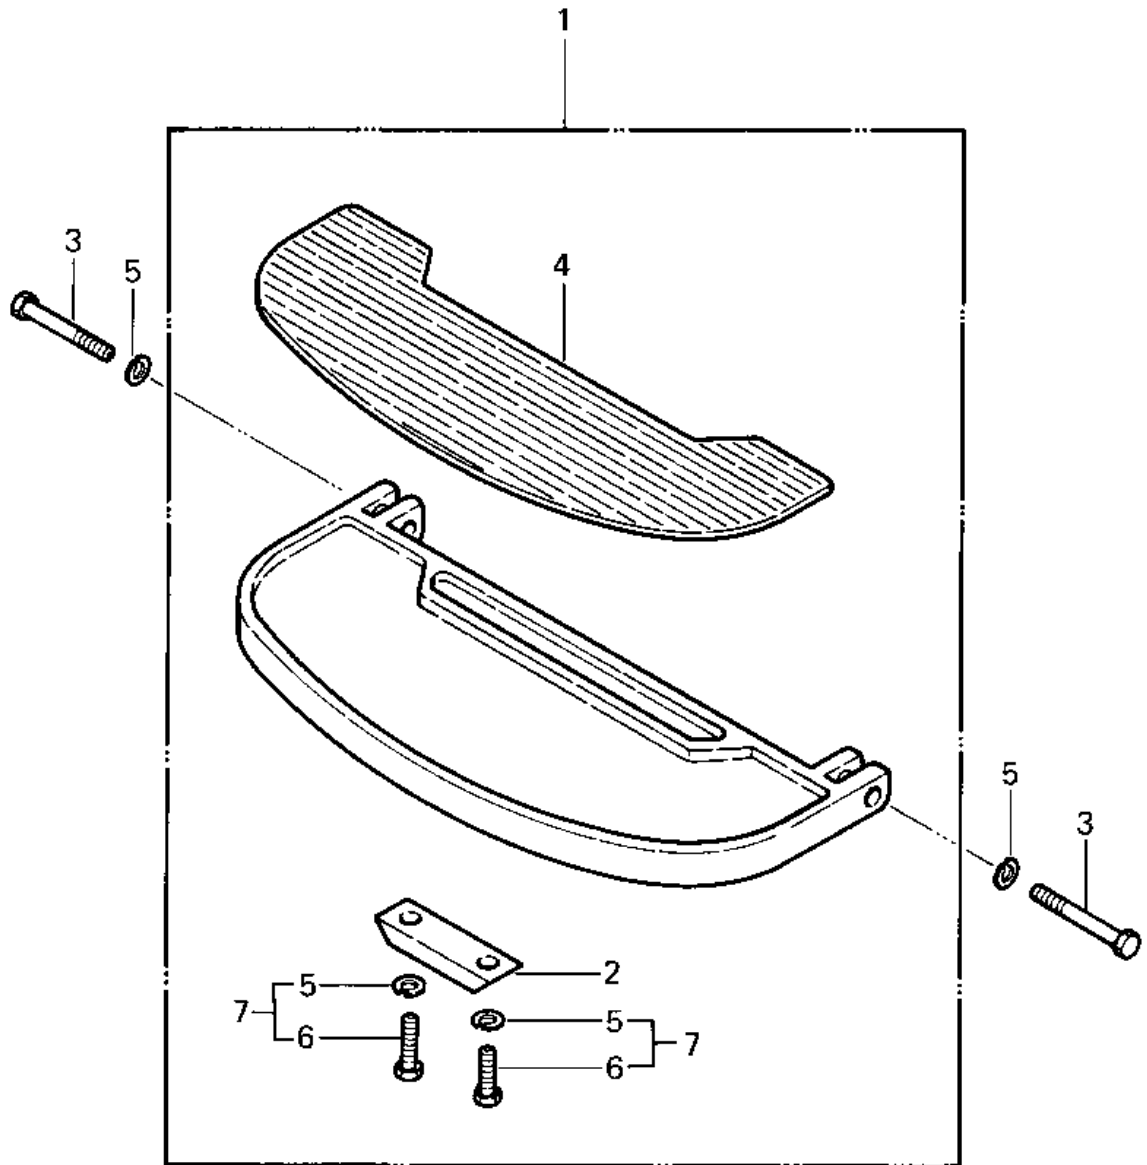

1982 Police 1000 PARTS DIAGRAM

FOOTRESTS

1982 Police 1000 PARTS LIST

FOOTRESTS

ITEM NAME	PART NUMBER	QUANTITY
FOOTBOARD ASSY. (Ref # 1)	34027-1002	1
PLATE,FOOTBRD, SKID (Ref # 2)	13169-1011	1
BOLT-UPSET (Ref # 3)	112G0645	2
DAMPER ASSY,STEP (Ref # 4)	92075-4002	1
WASHER SPRING 6MM (Ref # 5)	461F0600	2
BOLT,6X10 (Ref # 6)	112G0610	1
BOLT (6X10) (Ref # 7)	180B0610	1