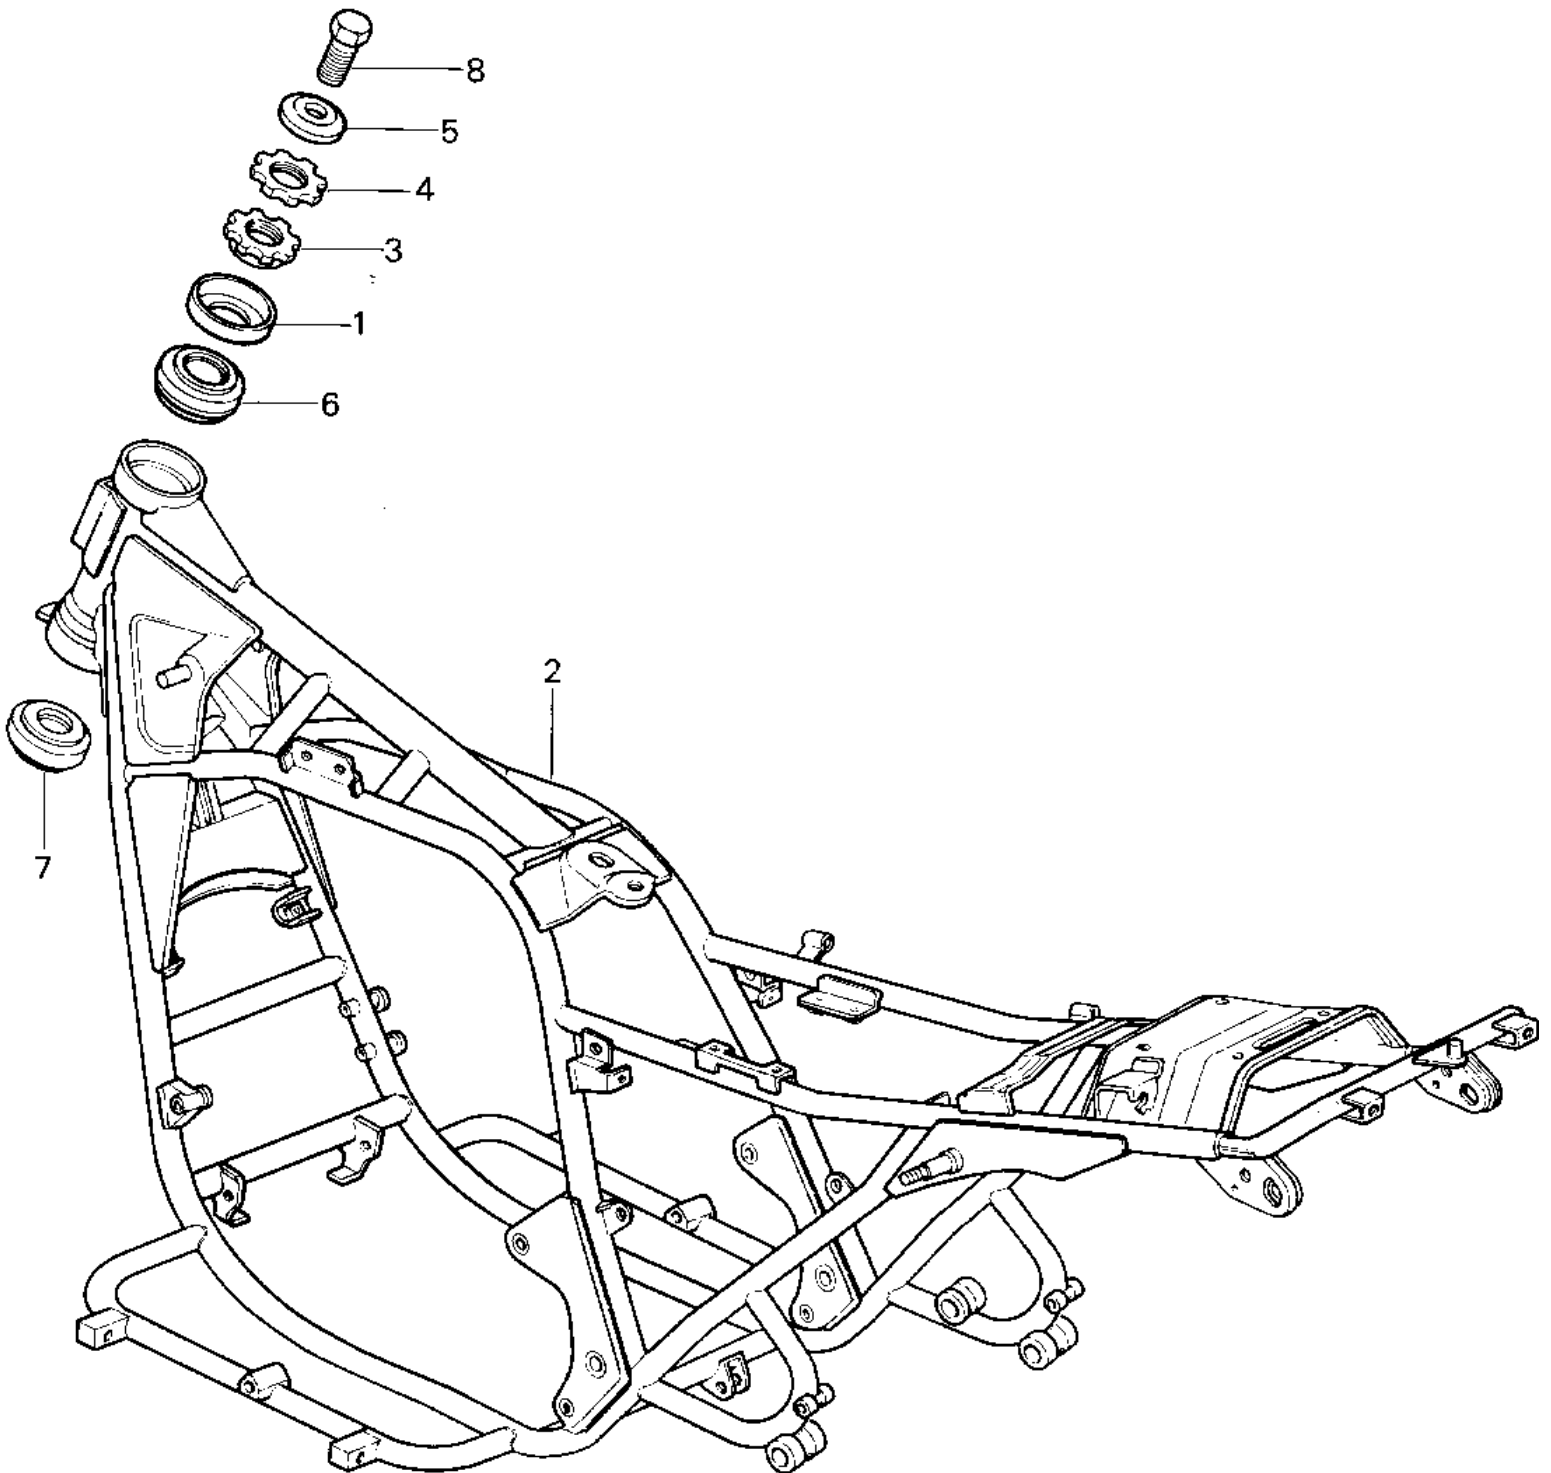

1982 Police 1000 PARTS DIAGRAM

FRAME

1982 Police 1000 PARTS LIST

FRAME

ITEM NAME	PART NUMBER	QUANTITY
CAP,STEERING STEM (Ref # 1)	46098-017	1
FRAME (Ref # 2)	32160-1038	1
NUT (Ref # 3)	92015-1128	1
NUT (Ref # 4)	92015-1129	1
WASHER (Ref # 5)	92022-1229	1
BEARING,STEERING STEM (Ref # 6)	92047-017	1
BRG,ROLLER,HR320/28XJ (Ref # 7)	92116-1009	1
BOLT-SMALL-FINE (Ref # 8)	113G1425	1