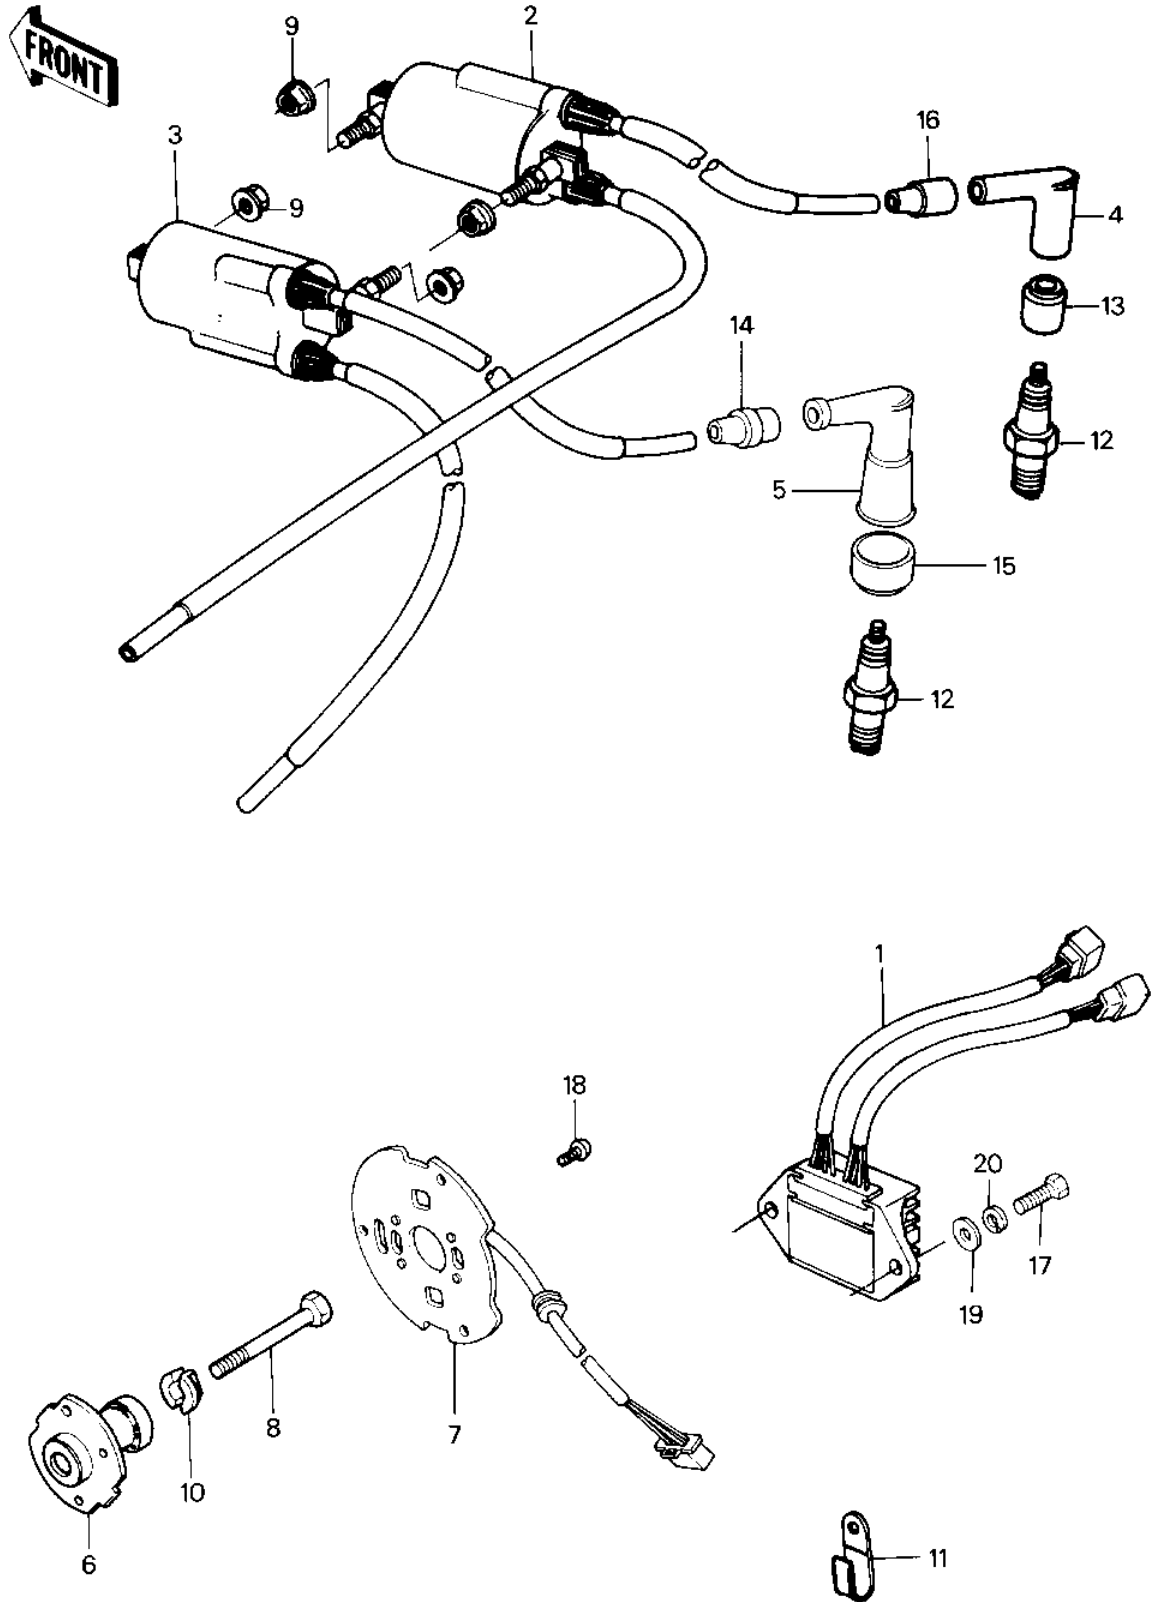

## 1982 Police 1000 PARTS DIAGRAM

IGNITION

## 1982 Police 1000 PARTS LIST

### IGNITION

ITEM NAME	PART NUMBER	QUANTITY
IGNITER (Ref # 1)	21119-1041	1
COIL-IGNITION (Ref # 2)	21121-1038	1
COIL-IGNITION (Ref # 3)	21121-1039	1
CAP-SPARK PLUG,RTFM20 (Ref # 4)	21130-1007	1
CAP-SPARK PLUG (Ref # 5)	21130-1010	1
GOVERNOR-BREAKER (Ref # 6)	21148-1020	1
COIL-PULSING (Ref # 7)	59026-1012	1
BOLT-8X63 (Ref # 8)	92001-1397	1
NUT-6MM (Ref # 9)	92015-1078	2
WASHER,SPARK ADVANCER (Ref # 10)	92022-244	1
CLAMP,WIRING HARNESS (Ref # 11)	21126-008	1
SPARK PLUG BR8ES (Ref # 12)	BR8ES	1
GROMMET-PLUG CAP,A (Ref # 13)	21131-004	1
GROMMET,HIGH TENSION (Ref # 14)	21131-005	1
GROMMET,PLUG CAP (Ref # 15)	21131-006	1
GROMMET,SPARK PLG CAP (Ref # 16)	21132-005	1
BOLT-UPSET (Ref # 17)	112G0618	1
SCREW PAN HEAD 5X12 (Ref # 18)	220B0512	1
WASHER PLAIN 6MM (Ref # 19)	411B0600	1
WASHER SPRING 6MM (Ref # 20)	461F0600	1