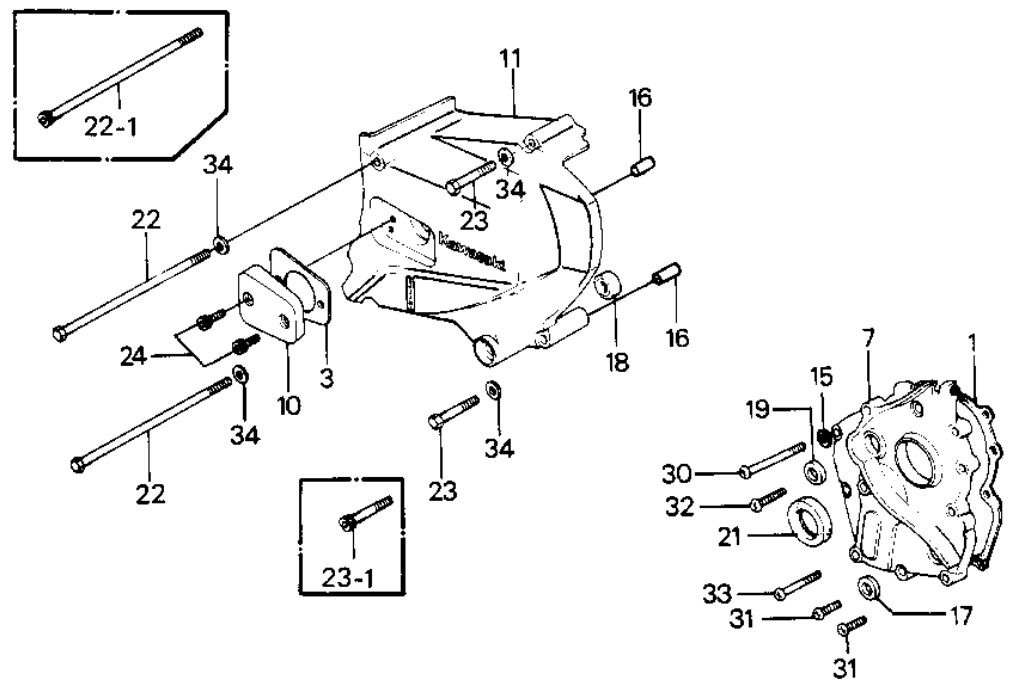

## 1982 Police 1000 PARTS DIAGRAM

ENGINE COVERS

## 1982 Police 1000 PARTS LIST

### ENGINE COVERS

ITEM NAME	PART NUMBER	QUANTITY
GASKET,TRANSMISSION C (Ref # 1)	11060-1069	1
GASKET,CLUTCH COVER (Ref # 2)	11060-1070	1
GASKET,CLUTCH ADJUSTI (Ref # 3)	11060-1073	1
GASKET,PULSING COIL C (Ref # 4)	11060-1072	1
GASKET,GENERATOR COVE (Ref # 5)	11060-1075	1
GASKET,RH ENGINE COVE (Ref # 6)	11060-1071	1
COVER,TRANSMISSION (Ref # 7)	14025-1240	1
COVER,ENGINE,RH (Ref # 8)	14025-1243	1
COVER,PULSING COIL (Ref # 9)	14025-1614	2
COVER,CLUTCH ADJUSTIN (Ref # 10)	14025-1249	1
COVER-CHAIN (Ref # 11)	14026-1063	1
COVER-GENERATOR (Ref # 12)	14031-1056	1
COVER-CLUTCH (Ref # 13)	14032-1047	1
GAUGE,OIL LEVEL (Ref # 14)	52005-1009	1
WASHER OIL PUMP BANJO (Ref # 15)	92022-077	1
PIN-DOWEL (Ref # 16)	92042-007	1
OIL SEAL SB12205 (Ref # 17)	92049-004	1
OIL SEAL,CLUTCH RELES (Ref # 18)	92049-1003	1
OIL SEAL,SD-8187 (Ref # 19)	92049-1017	1
OIL SEAL,SC32487 (Ref # 20)	92049-1033	1
SEAL-OIL (Ref # 21)	92049-1070	1
BOLT-UPSET,6X125 (Ref # 22)	112G06125	1
BOLT-SOCKET,6X125 (Ref # 22-1)	120P06125	1
BOLT-SOCKET (Ref # 22-1)	120Z06125	1
BOLT,6X70 (Ref # 23)	110G0670	1
BOLT-SOCKET,6X70 (Ref # 23-1)	120P0670	1
BOLT-SOCKET (Ref # 23-1)	120Z0670	1
BOLT,6X14 (Ref # 24)	120P0614	1
BOLT-SOCKET (Ref # 24)	120Z0614	1

### ENGINE COVERS

ITEM NAME	PART NUMBER	QUANTITY
BOLT,SOCKET,6X22 (Ref # 25)	120P0622	1
BOLT-SOCKET (Ref # 25)	120Z0622	1
BOLT,6X25 (Ref # 26)	120P0625	1
BOLT-SOCKET (Ref # 26)	120Z0625	1
BOLT,SOCKET,6X30 (Ref # 27)	120P0630	1
BOLT-SOCKET (Ref # 27)	120Z0630	1
BOLT,SOCKET,6X35 (Ref # 28)	120P0635	1
BOLT-SOCKET (Ref # 28)	120Z0635	1
BOLT,SOCKET,6X40 (Ref # 29)	120P0640	1
BOLT-SOCKET (Ref # 29)	120Z0640	1
BOLT,FLANGED,6X55 (Ref # 30)	130G0655	1
SCREW PAN HEAD 6X20 (Ref # 31)	220B0620	1
SCREW PAN HEAD 6X28 (Ref # 32)	220B0628	1
SCREW PAN HEAD 6X40 (Ref # 33)	220B0640	1
WASHER PLAIN 6MM (Ref # 34)	410B0600	1