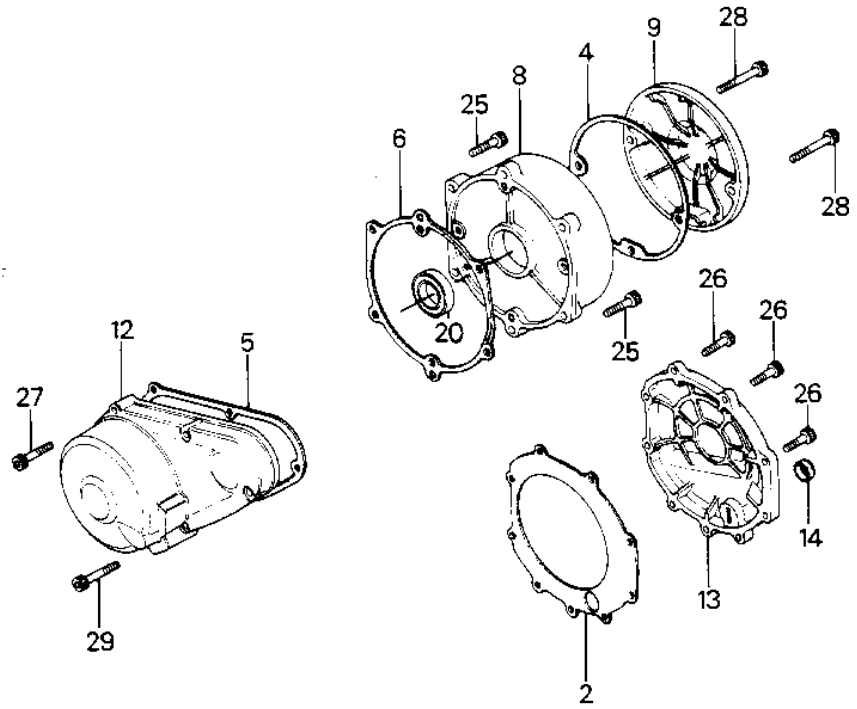

## 1982 Police 1000 PARTS DIAGRAM

ENGINE COVERS

## 1982 Police 1000 PARTS LIST

### ENGINE COVERS

ITEM NAME	PART NUMBER	QUANTITY
GASKET,TRANSMISSION C (Ref # 1)	11060-1069	1
GASKET,CLUTCH COVER (Ref # 2)	11060-1070	1
GASKET,CLUTCH ADJUSTI (Ref # 3)	11060-1073	1
GASKET,PULSING COIL C (Ref # 4)	11060-1072	1
GASKET,GENERATOR COVE (Ref # 5)	11060-1075	1
GASKET,RH ENGINE COVE (Ref # 6)	11060-1071	1
COVER,TRANSMISSION (Ref # 7)	14025-1240	1
COVER,ENGINE,RH (Ref # 8)	14025-1243	1
COVER,PULSING COIL (Ref # 9)	14025-1614	2
COVER,CLUTCH ADJUSTIN (Ref # 10)	14025-1249	1
COVER-CHAIN (Ref # 11)	14026-1063	1
COVER-GENERATOR (Ref # 12)	14031-1056	1
COVER-CLUTCH (Ref # 13)	14032-1047	1
GAUGE,OIL LEVEL (Ref # 14)	52005-1009	1
WASHER OIL PUMP BANJO (Ref # 15)	92022-077	1
PIN-DOWEL (Ref # 16)	92042-007	1
OIL SEAL SB12205 (Ref # 17)	92049-004	1
OIL SEAL,CLUTCH RELES (Ref # 18)	92049-1003	1
OIL SEAL,SD-8187 (Ref # 19)	92049-1017	1
OIL SEAL,SC32487 (Ref # 20)	92049-1033	1
SEAL-OIL (Ref # 21)	92049-1070	1
BOLT-UPSET,6X125 (Ref # 22)	112G06125	1
BOLT-SOCKET,6X125 (Ref # 22-1)	120P06125	1
BOLT-SOCKET (Ref # 22-1)	120Z06125	1
BOLT,6X70 (Ref # 23)	110G0670	1
BOLT-SOCKET,6X70 (Ref # 23-1)	120P0670	1
BOLT-SOCKET (Ref # 23-1)	120Z0670	1
BOLT,6X14 (Ref # 24)	120P0614	1
BOLT-SOCKET (Ref # 24)	120Z0614	1

### ENGINE COVERS

ITEM NAME	PART NUMBER	QUANTITY
BOLT,SOCKET,6X22 (Ref # 25)	120P0622	1
BOLT-SOCKET (Ref # 25)	120Z0622	1
BOLT,6X25 (Ref # 26)	120P0625	1
BOLT-SOCKET (Ref # 26)	120Z0625	1
BOLT,SOCKET,6X30 (Ref # 27)	120P0630	1
BOLT-SOCKET (Ref # 27)	120Z0630	1
BOLT,SOCKET,6X35 (Ref # 28)	120P0635	1
BOLT-SOCKET (Ref # 28)	120Z0635	1
BOLT,SOCKET,6X40 (Ref # 29)	120P0640	1
BOLT-SOCKET (Ref # 29)	120Z0640	1
BOLT,FLANGED,6X55 (Ref # 30)	130G0655	1
SCREW PAN HEAD 6X20 (Ref # 31)	220B0620	1
SCREW PAN HEAD 6X28 (Ref # 32)	220B0628	1
SCREW PAN HEAD 6X40 (Ref # 33)	220B0640	1
WASHER PLAIN 6MM (Ref # 34)	410B0600	1