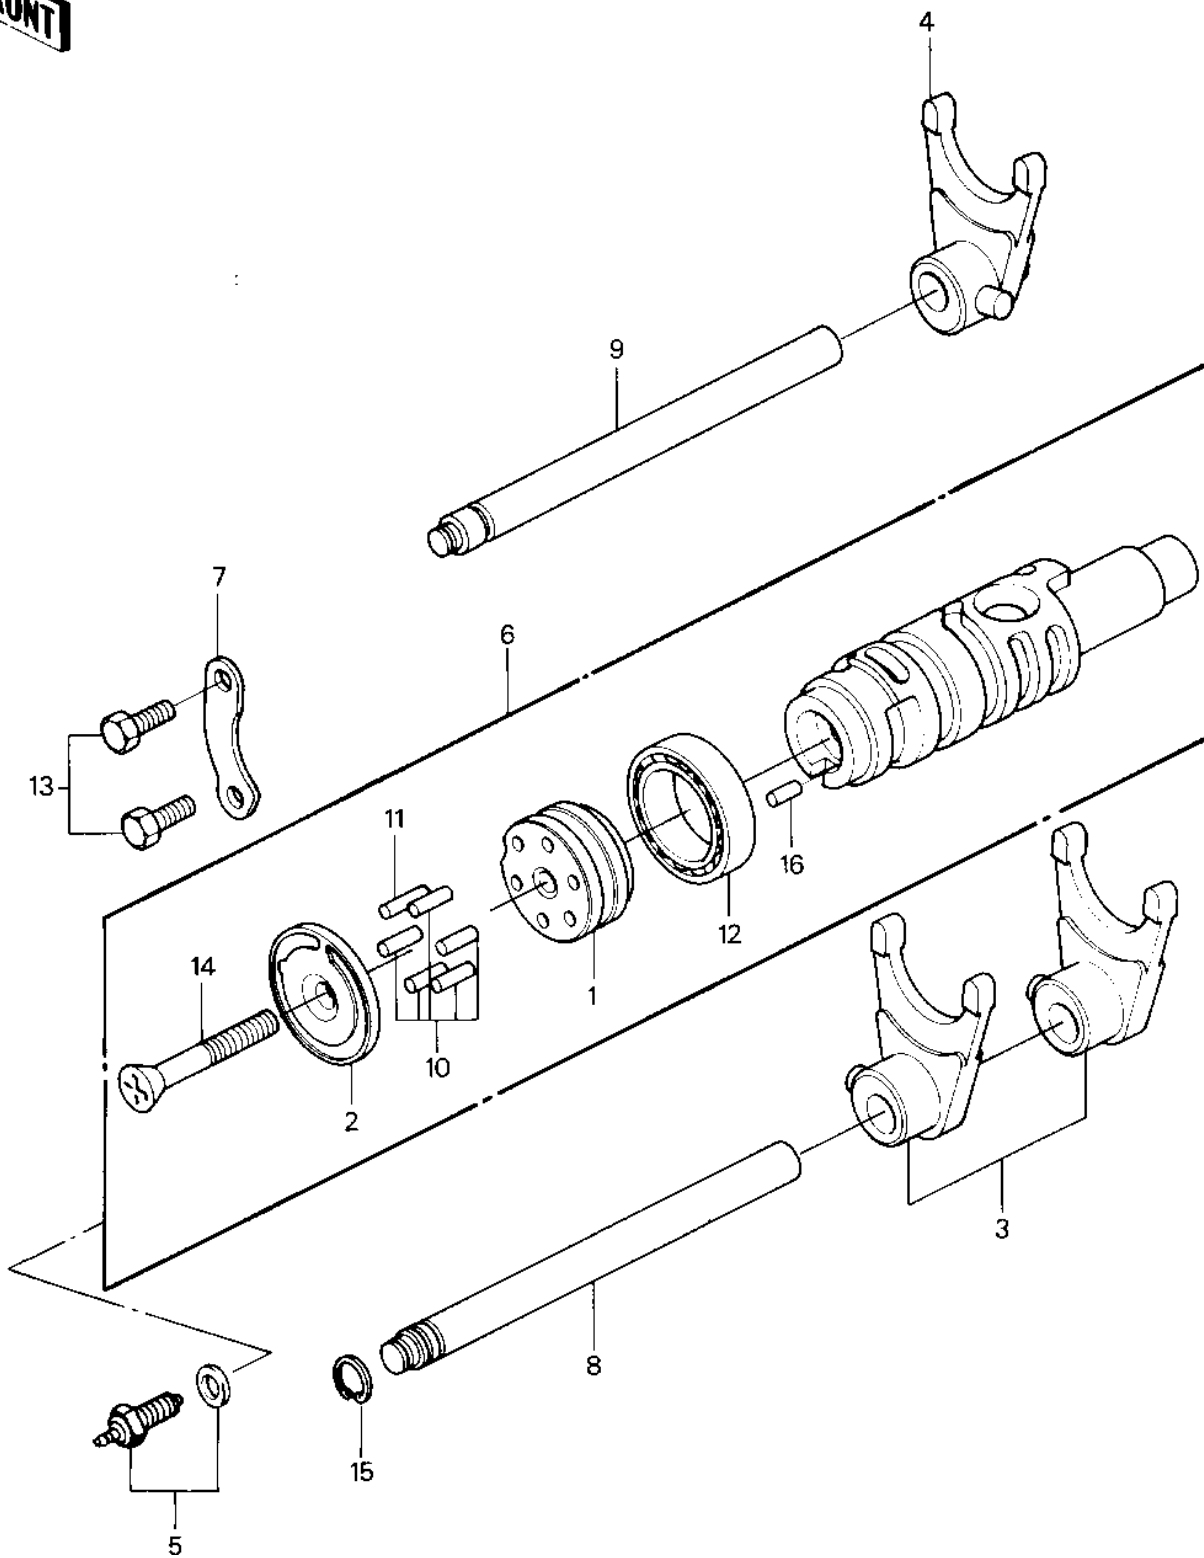

1982 Police 1000 PARTS DIAGRAM

GEAR CHANGE DRUM & FORKS

1982 Police 1000 PARTS LIST

GEAR CHANGE DRUM & FORKS

ITEM NAME	PART NUMBER	QUANTITY
HOLDER,CHANGE DRUM PI (Ref # 1)	13091-1087	1
HOLDER,CHANGE DRUM (Ref # 2)	13091-1088	1
FORK-SHIFT (Ref # 3)	13140-1045	1
FORK-SHIFT (Ref # 4)	13140-1046	1
SWITCH,NEUTRAL (Ref # 5)	13151-5003	1
DRUM-ASSY-CHANGE (Ref # 6)	13239-1107	2
PLATE-POSITION (Ref # 7)	14014-1015	1
ROD-SHIFT (Ref # 8)	49047-1019	2
ROD-SHIFT (Ref # 9)	49047-1014	1
PIN GEAR CHANGE DRUM (Ref # 10)	92042-014	1
PIN-CHANGE DRUM (Ref # 11)	92042-020	1
BEARING-BALL,6806 (Ref # 12)	92045-1035	1
BOLT-UPSET,6X16 (Ref # 13)	112G0616	1
SCREW-CSK-CROS,6X45 (Ref # 14)	221B0645	1
CIRCLIP 12MM (Ref # 15)	480J1200	1
PIN DOWEL 4X10 (Ref # 16)	610A0410	1