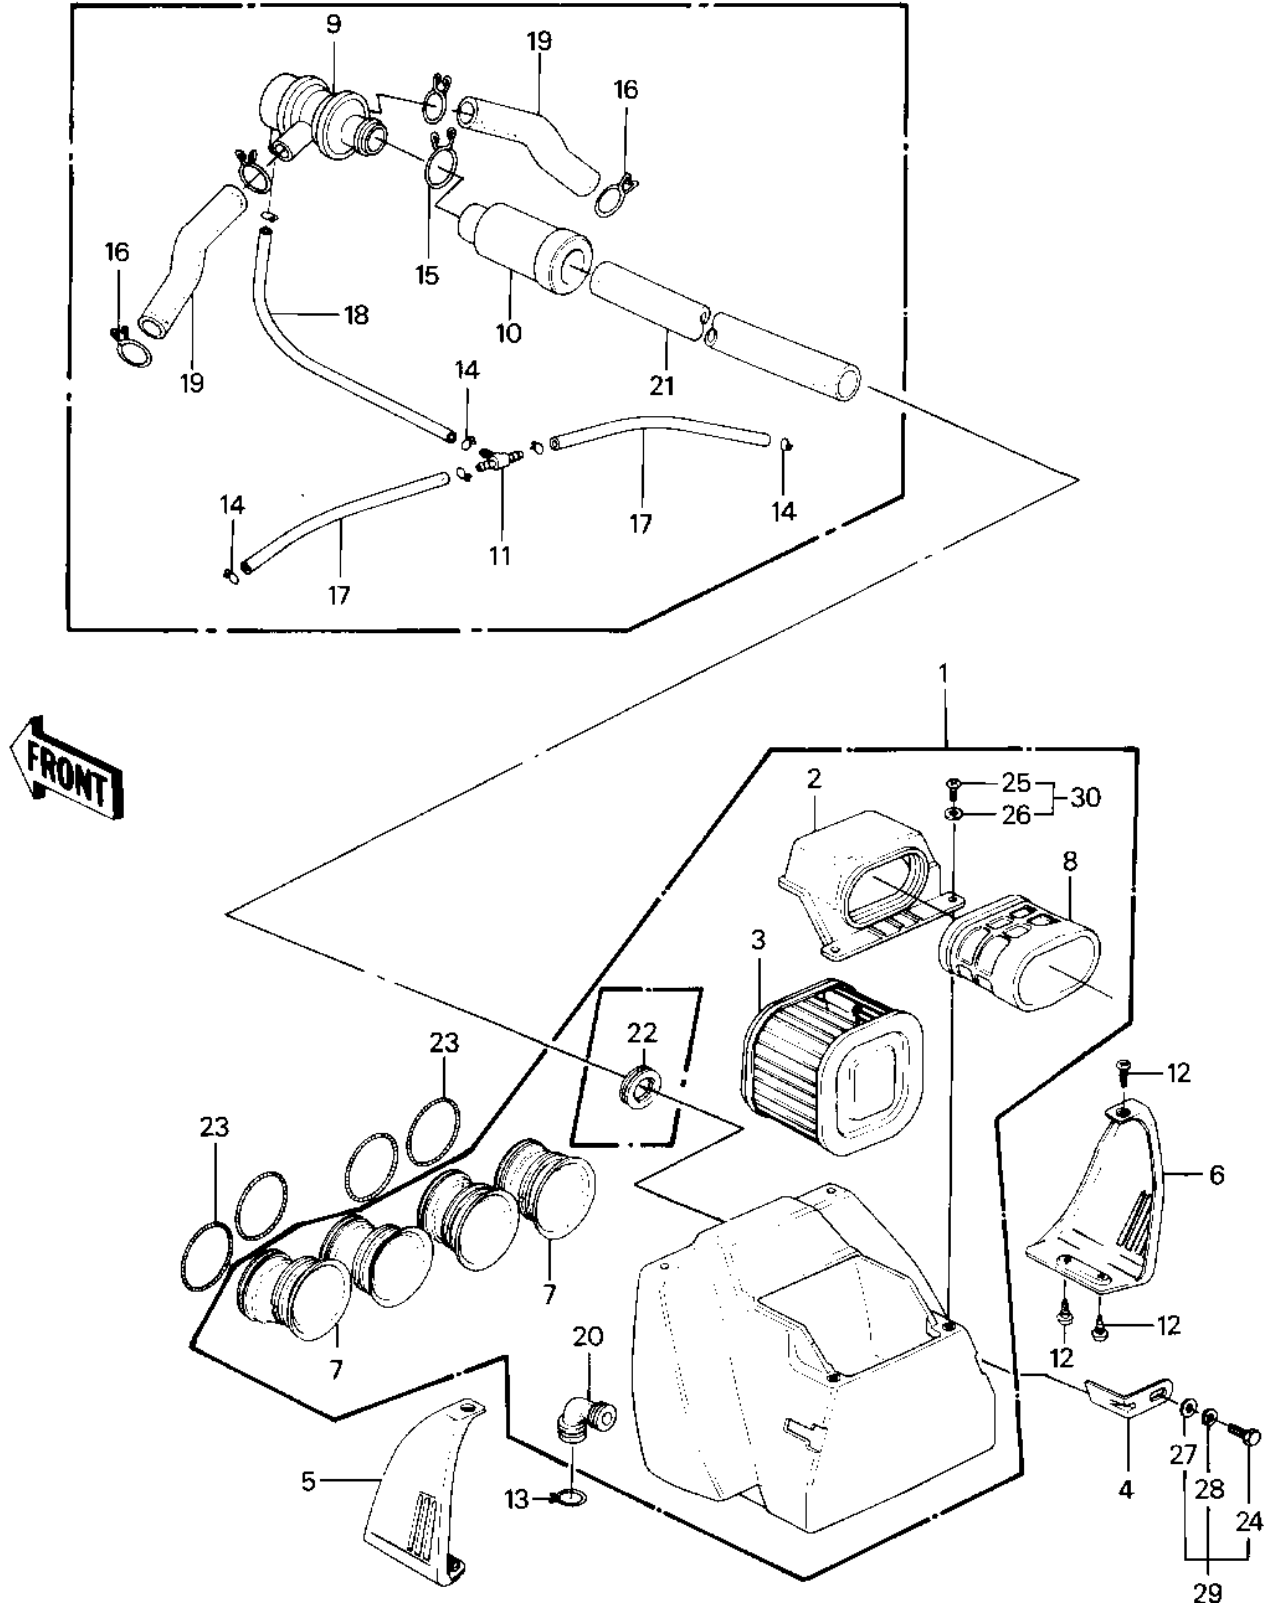

1982 Police 1000 PARTS DIAGRAM

AIR CLEANER

1982 Police 1000 PARTS LIST

AIR CLEANER

ITEM NAME	PART NUMBER	QUANTITY
FILTER-ASSY-AIR (Ref # 1)	11010-1142	2
CAP,AIR FILTER (Ref # 2)	11012-1167	1
ELEMENT,AIR CLNR (Ref # 3)	11013-1037	1
BRACKET,AIR CLEANER (Ref # 4)	32070-038	1
COVER,AIR FILTER,LH (Ref # 5)	14025-1263	1
COVER,AIR FILTER,RH (Ref # 6)	14025-1264	1
DUCT,AIR FILTER,OUTLE (Ref # 7)	14073-1048	1
DUCT,AIR FILTER,INTAK (Ref # 8)	14073-1049	1
VALVE ASSY,AIR SWITCH (Ref # 9)	16126-1014	1
SILENCER (Ref # 10)	39162-1003	1
FITTING,TUBE (Ref # 11)	92005-1017	1
SCREW,TAPPING,5X12 (Ref # 12)	92009-1105	1
SCREW,TAPPING,5X12 (Ref # 12)	92009-1319	1
CLAMP BREATHER PIPE (Ref # 13)	92037-028	1
CLAMP-PIPE (Ref # 14)	92037-072	1
CLAMP (Ref # 15)	92037-1076	1
CLAMP,BREATHER TUBE (Ref # 16)	92037-213	1
TUBE,VACUUM,LONG (Ref # 17)	92059-1162	2
TUBE,14X20X89 (Ref # 19)	92059-1155	1
TUBE,AIR FILTER (Ref # 20)	92059-1156	1
TUBE,14X20X320 (Ref # 21)	92059-1161	1
GROMMET,AIR FILTER (Ref # 22)	92071-1042	2
SPRING (Ref # 23)	92081-1177	1
SPRING,COIL,BLACK (Ref # 23)	92081-1457	1
BOLT-UPSET,6X12 (Ref # 24)	112G0612	1
SCREW PAN HEAD 6X12 (Ref # 25)	220B0612	1
WASHER PLAIN 6MM (Ref # 26)	410B0600	1
WASHER PLAIN 6MM (Ref # 27)	411B0600	1
WASHER SPRING 6MM (Ref # 28)	461F0600	1

1982 Police 1000 PARTS LIST

AIR CLEANER

ITEM NAME	PART NUMBER	QUANTITY
BOLT 6X12 (Ref # 29)	187B0612	1
SCREW-PAN-WP-CROS (Ref # 30)	224B0612	1