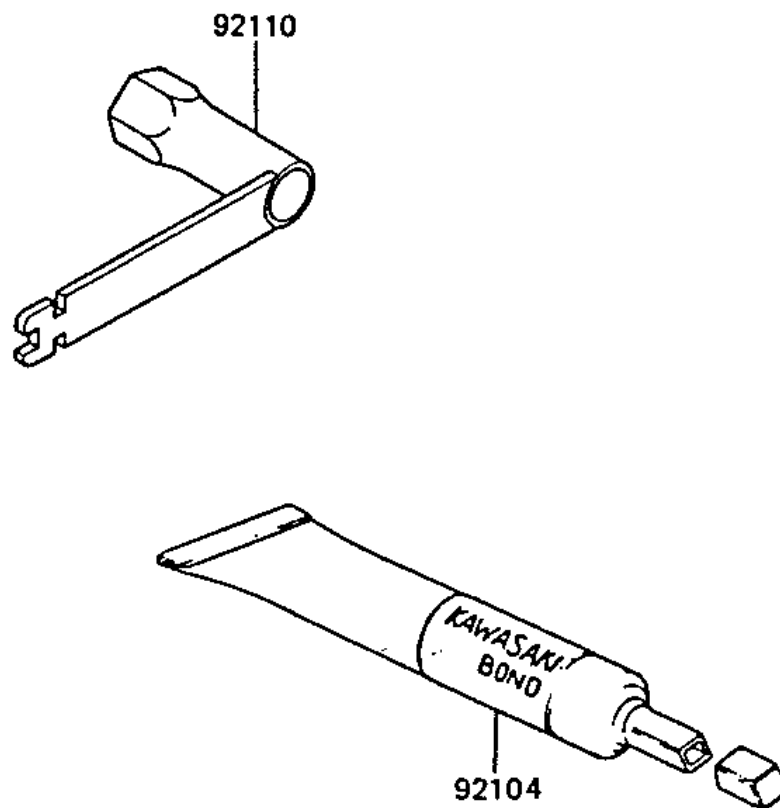

1983 KX™60 PARTS DIAGRAM

OWNER TOOLS

F2810-0034

1983 KX™60 PARTS LIST

OWNER TOOLS

ITEM NAME	PART NUMBER	QUANTITY
LIQUID GASKET (Ref # 92104)	92104-002	1
TOOL-WRENCH,BOX&SPOKE (Ref # 92110)	92110-1041	1