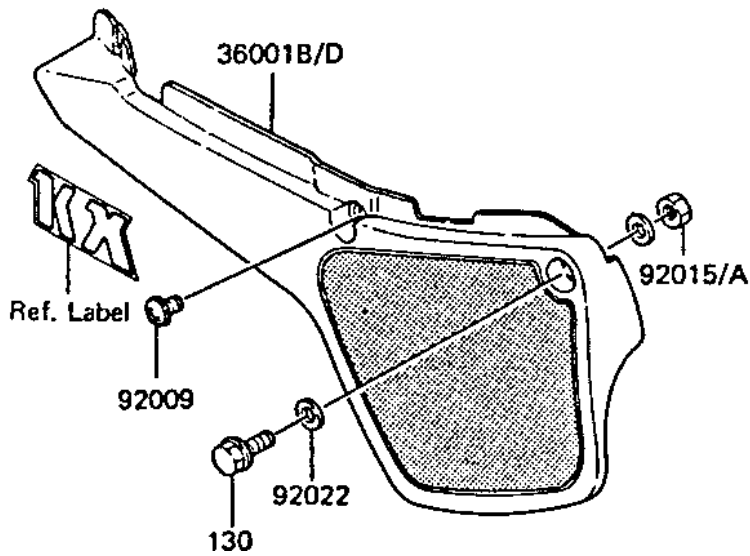

## 1983 KX™60 PARTS DIAGRAM

SIDE COVERS

F2610-0227

## 1983 KX™60 PARTS LIST

### SIDE COVERS

ITEM NAME	PART NUMBER	QUANTITY
COVER-SIDE,LH,L.GREEN (Ref # 36001B)	36001-5135-6W	1
COVER-SIDE,RH,L.GREEN (Ref # 36001C)	36001-5136-6W	1
SCREW,6X10 (Ref # 92009)	92009-1286	1
NUT (Ref # 92015A)	92019-008	1
WASHER PLAIN (Ref # 92022)	92022-024	1
DAMPER,SIDE COVER (Ref # 92075)	92075-1598	1
BOLT,FLANGED,6X30 (Ref # 130)	130G0630	1