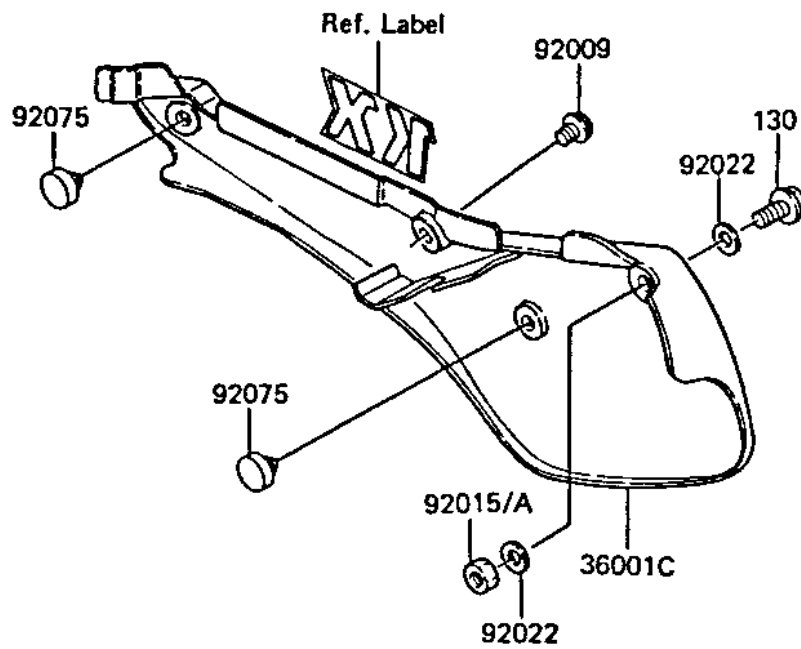

## 1983 KX™60 PARTS DIAGRAM

SIDE COVERS

F2610-0227

## 1983 KX™60 PARTS LIST

### SIDE COVERS

ITEM NAME	PART NUMBER	QUANTITY
COVER-SIDE,LH,L.GREEN (Ref # 36001B)	36001-5135-6W	1
COVER-SIDE,RH,L.GREEN (Ref # 36001C)	36001-5136-6W	1
SCREW,6X10 (Ref # 92009)	92009-1286	1
NUT (Ref # 92015A)	92019-008	1
WASHER PLAIN (Ref # 92022)	92022-024	1
DAMPER,SIDE COVER (Ref # 92075)	92075-1598	1
BOLT,FLANGED,6X30 (Ref # 130)	130G0630	1