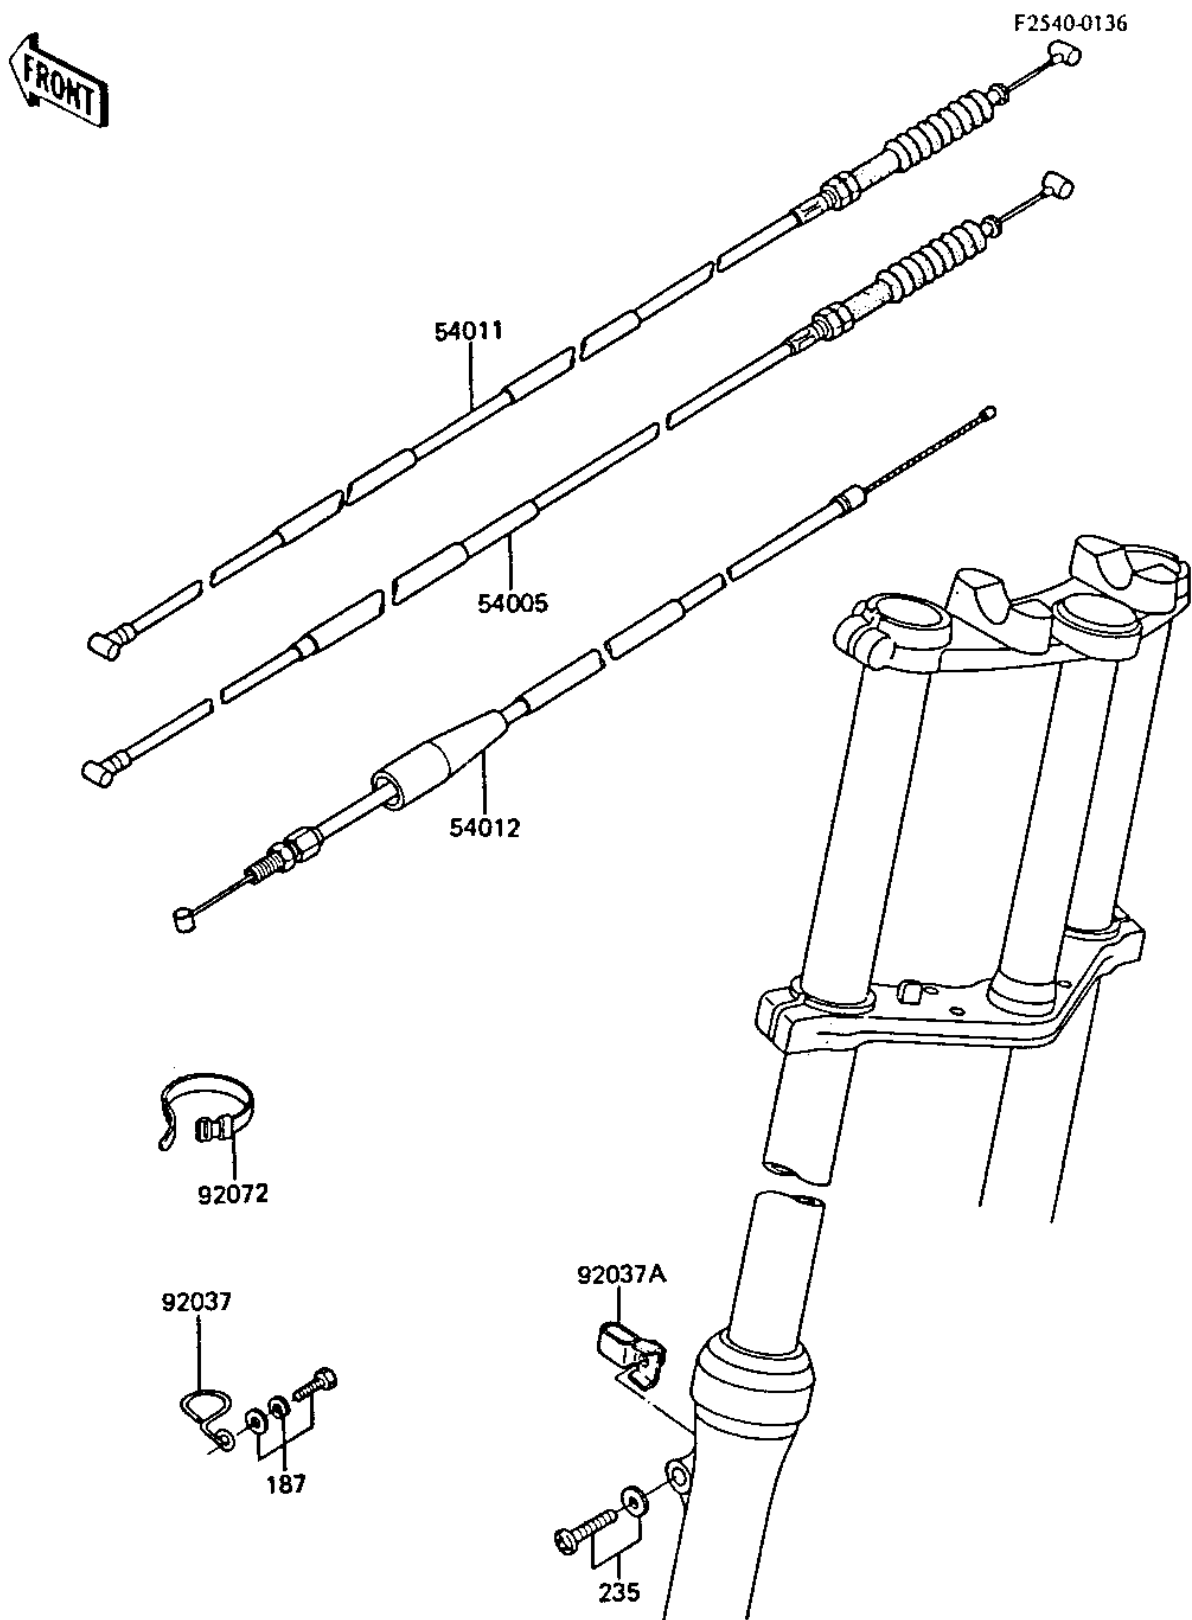

1983 KX™60 PARTS DIAGRAM

CABLES

1983 KX™60 PARTS LIST

CABLES

ITEM NAME	PART NUMBER	QUANTITY
CABLE-BRAKE (Ref # 54005)	54005-1046	1
CABLE-CLUTCH (Ref # 54011)	54011-1114	1
CABLE-THROTTLE (Ref # 54012)	54012-1137	1
CLAMP,CABLE (Ref # 92037)	92037-092	1
CLAMP,BRAKE CABLE (Ref # 92037A)	92037-1353	1
BAND,LONG (Ref # 92072)	92072-032	1
BOLT 6X12 (Ref # 187)	187B0612	1
SCREW-PAN-WP-CROS (Ref # 235)	235B0616	1