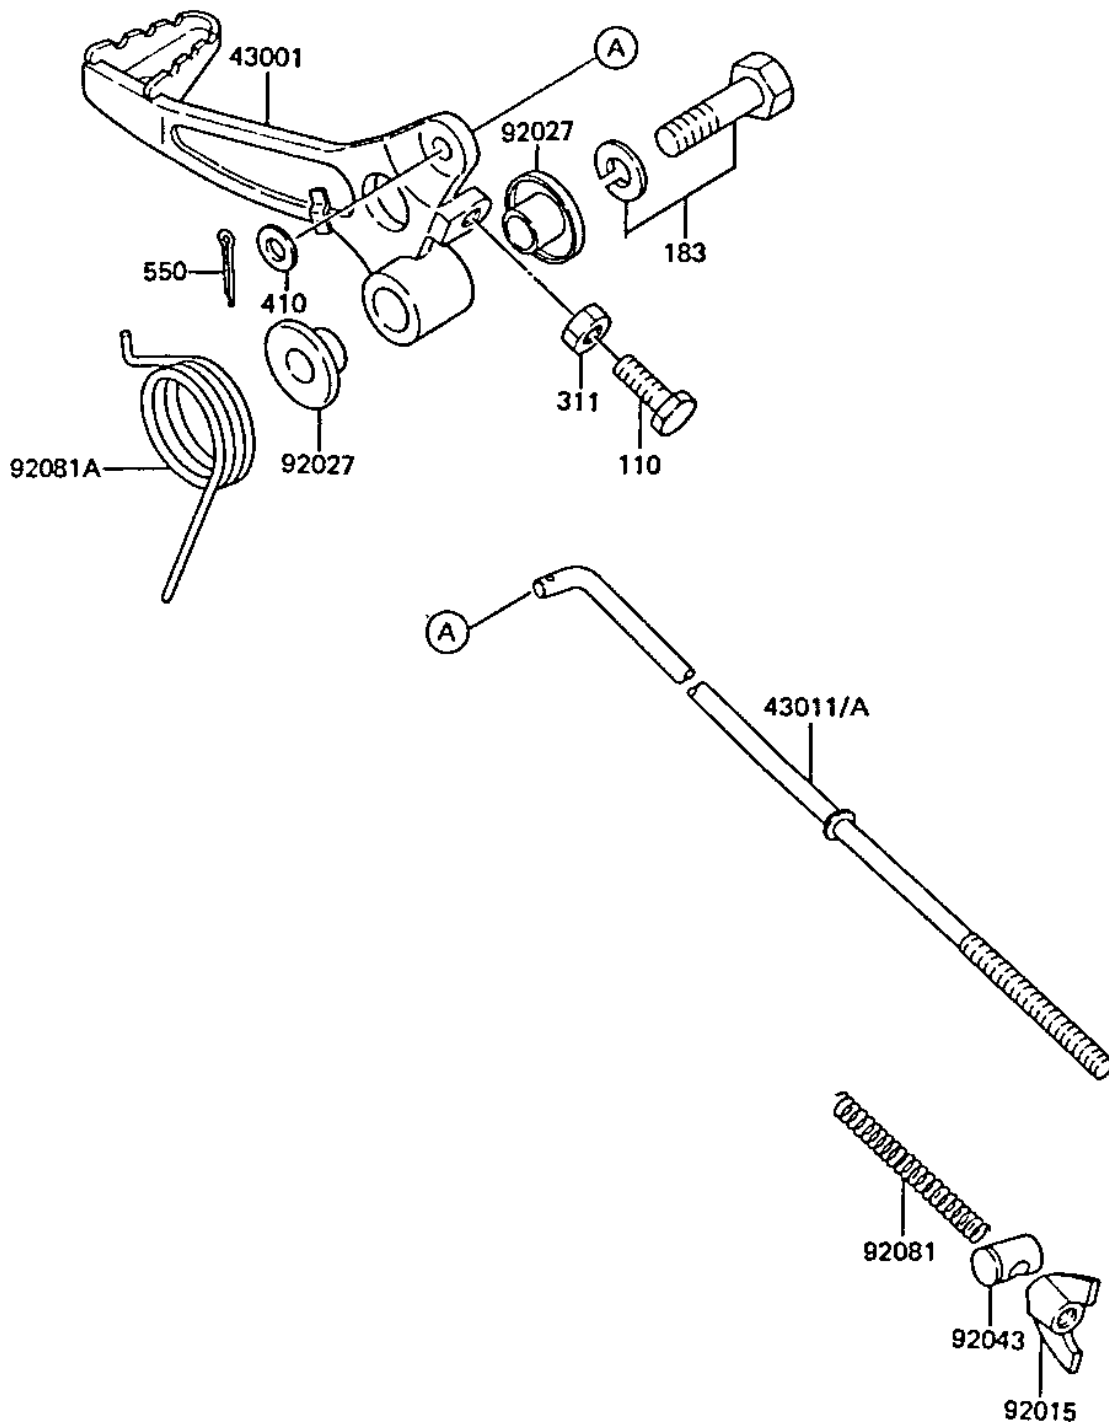

1983 KX™60 PARTS DIAGRAM

BRAKE PEDAL

F2260-0093

1983 KX™60 PARTS LIST

BRAKE PEDAL

ITEM NAME	PART NUMBER	QUANTITY
LEVER-BRAKE,PEDAL (Ref # 43001)	43001-1088	1
ROD-BRAKE (Ref # 43011)	43011-1050	1
NUT,WING,6M/M (Ref # 92015)	92015-4004	1
COLLAR,BRAKE PEDAL (Ref # 92027)	92027-1497	1
PIN BRAKE (Ref # 92043)	92043-039	1
SPRING,BRAKE ROD (Ref # 92081)	43012-001	1
SPRING,BRAKE PEDAL (Ref # 92081A)	92081-1494	1
BOLT-UPSET (Ref # 110)	112G0618	1
BOLT-UPSET-WS-SMALL (Ref # 183)	183G0840	1
NUT 6MM (Ref # 311)	311B0600	1
WASHER PLAIN 6MM (Ref # 410)	410B0600	1
PIN COTTER 2.0X15 (Ref # 550)	550D2015	1