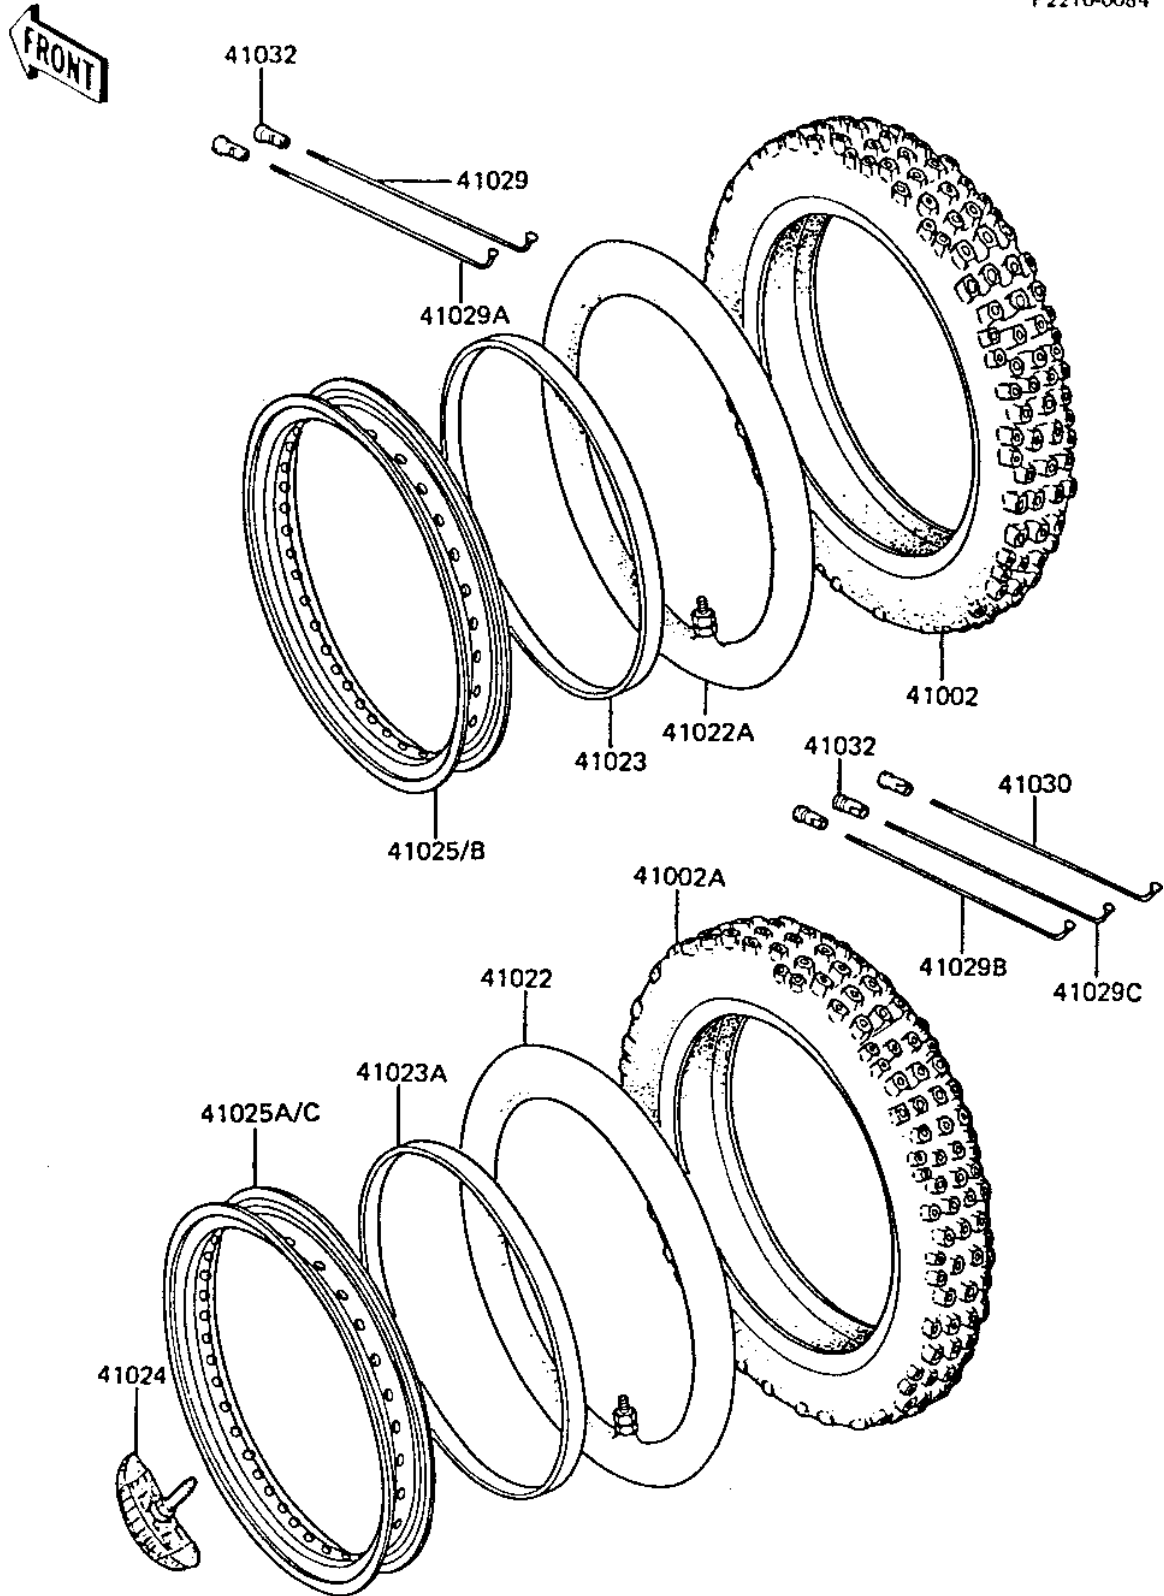

## 1983 KX™60 PARTS DIAGRAM

WHEELS/TIRES

F2210-0084

## 1983 KX™60 PARTS LIST

### WHEELS/TIRES

ITEM NAME	PART NUMBER	QUANTITY
TIRE,FR,60/100-14 30M (Ref # 41002)	41002-1555	1
TIRE,RR,80/100-12 41M (Ref # 41002A)	41002-1556	1
TUBE-TIRE (Ref # 41022)	41022-1104	1
TUBE-TIRE,2.25/2.50-1 (Ref # 41022A)	41022-1057	1
BAND,RIM,4.10-14 (Ref # 41023)	41023-1025	1
BAND-RIM (Ref # 41023A)	41023-1054	1
PROTECTOR,BEAD 1.60A (Ref # 41024)	41024-010	1
RIM,FR,1.40X14 (Ref # 41025)	41025-1070	1
RIM,RR,1.60X12 (Ref # 41025A)	41025-1071	1
RIM,FR,1.40X14 UT-02 (Ref # 41025B)	41025-1082	1
RIM,RR,1.60X12 UT-03 (Ref # 41025C)	41025-1083	1
SPOKE-INNER,FR,144MMX (Ref # 41029)	41029-1067	1
SPOKE-INNER,FR,134.5M (Ref # 41029A)	41029-1068	1
SPOKE-INNER,RR,129MMX (Ref # 41029B)	41029-1069	1
SPOKE-INNER,RR,115MMX (Ref # 41029C)	41029-1070	1
SPOKE-OUTER,RR,126MMX (Ref # 41030)	41030-1060	1
NIPPLE-SPOKE (Ref # 41032)	41032-1055	1