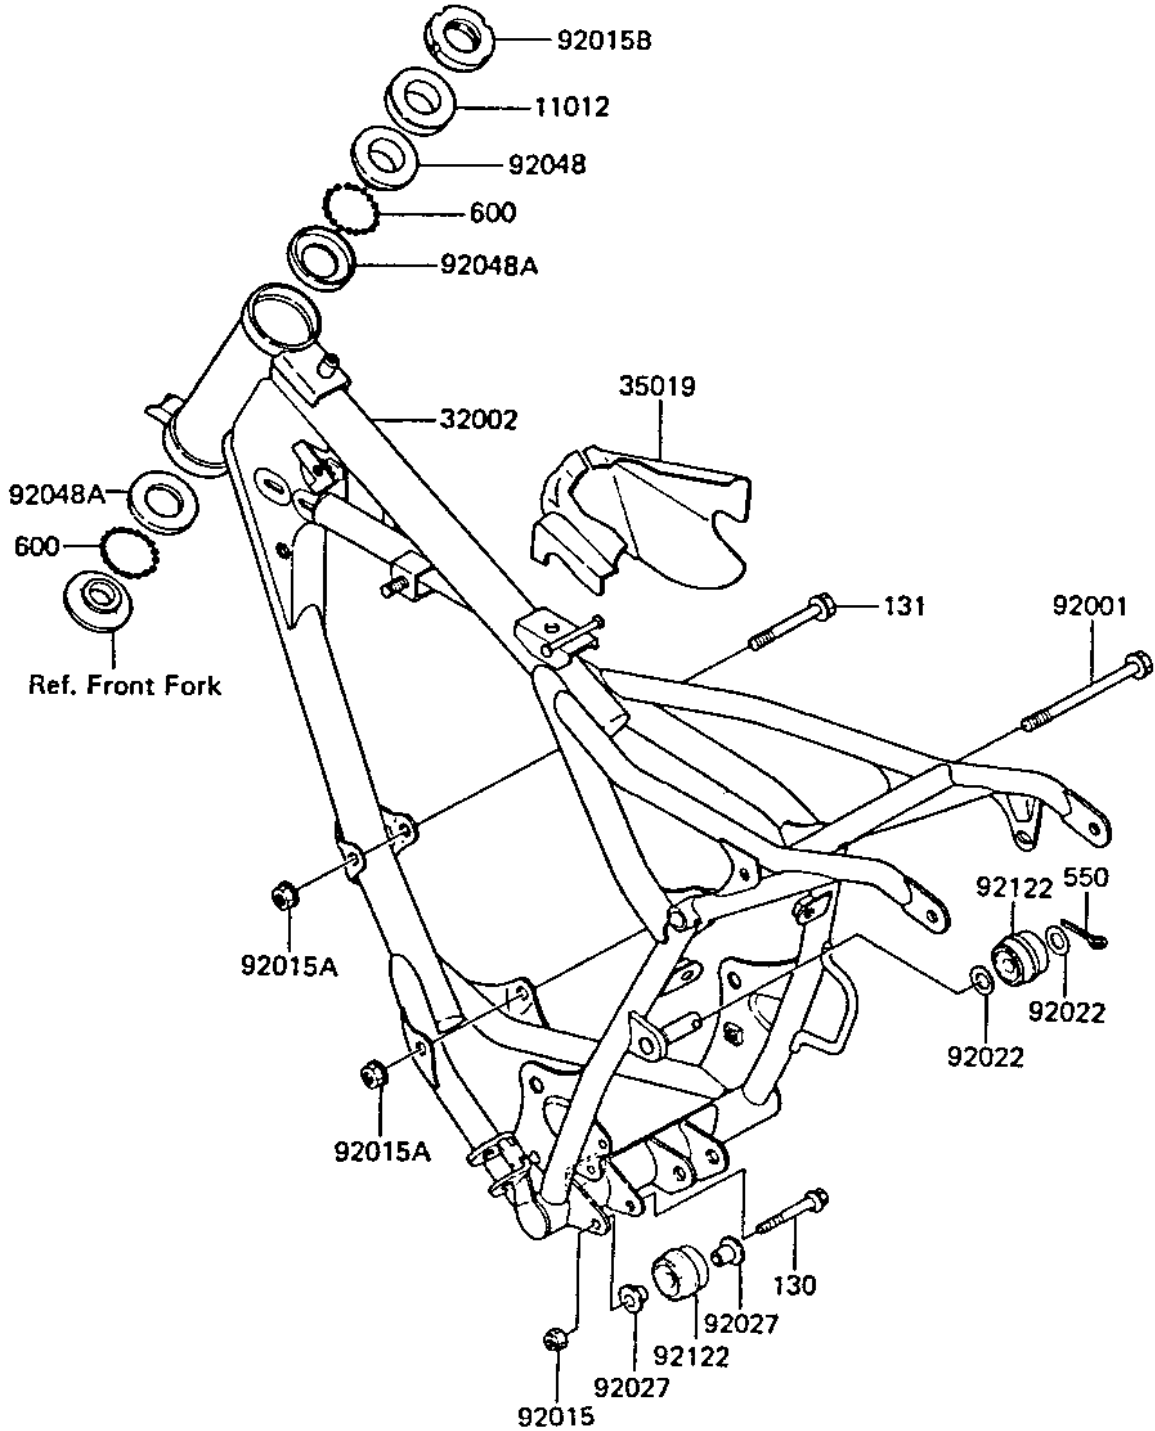

1983 KX™60 PARTS DIAGRAM

FRAME/FRAME FITTINGS

F2120-0153

1983 KX™60 PARTS LIST

FRAME/FRAME FITTINGS

ITEM NAME	PART NUMBER	QUANTITY
CAP,STEERING STEM (Ref # 11012)	46098-018	1
FRAME-COMP (Ref # 32002)	32002-1496	1
FLAP,AIR FILTER CASE (Ref # 35019)	35019-1045	1
BOLT,ENGINE MOUNT (Ref # 92001)	92001-1367	1
NUT-6MM (Ref # 92015)	92015-1078	1
NUT-8MM (Ref # 92015A)	92015-1143	1
NUT,STEERING LOCK,25M (Ref # 92015B)	92015-1222	1
WASHER,PLAIN (Ref # 92022)	92022-239	1
COLLAR,RADIATOR GUARD (Ref # 92027)	92027-1183	1
CONE,STRG STM BRG,UP (Ref # 92048)	92047-014	1
RACE,STRG STM BEARING (Ref # 92048A)	92048-009	1
ROLLER,CHAIN GUIDE (Ref # 92122)	92122-1030	1
BOLT,FLANGED,6X40 (Ref # 130)	130G0640	1
BOLT 8X60 (Ref # 131)	131G0860	1
PIN,COTTER,2.5X15 (Ref # 550)	550D2515	1
BALL STEEL 3/16' (Ref # 600)	600A0600	1