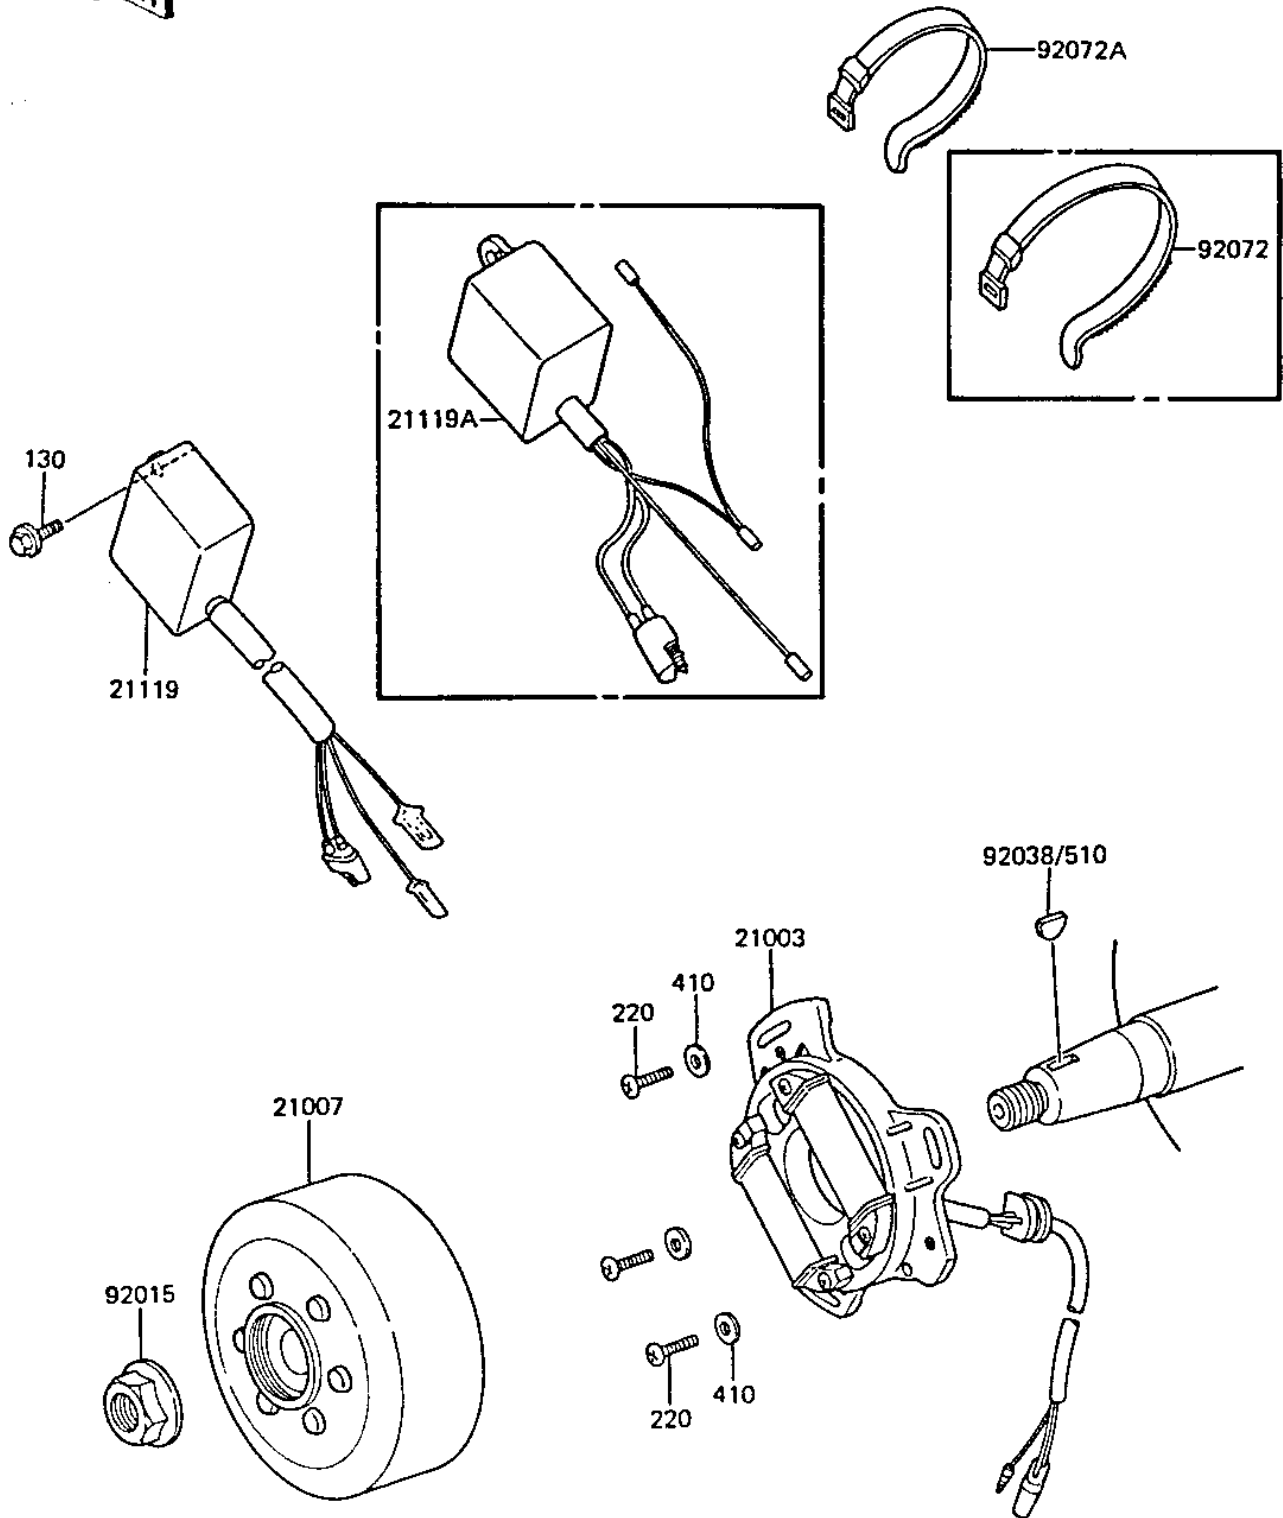

1983 KX™60 PARTS DIAGRAM

IGNITION/GENERATOR

E1810-0069

1983 KX™60 PARTS LIST

IGNITION/GENERATOR

ITEM NAME	PART NUMBER	QUANTITY
STATOR (Ref # 21003)	21003-1240	1
FLYWHEEL,MAGNETO (Ref # 21007)	21007-1018	1
IGNITER (Ref # 21119)	21119-1115	1
NUT,10MM (Ref # 92015)	92015-1415	1
BAND,WIRING HARNESS (Ref # 92072A)	92072-056	1
BOLT-FLANGED,6X16 (Ref # 130)	130G0616	1
SCREW-PAN-CROS (Ref # 220)	220B0514	1
WASHER PLAIN 5MM (Ref # 410)	410B0500	1
WOODRUFF KEY (Ref # 510)	510A3200	1