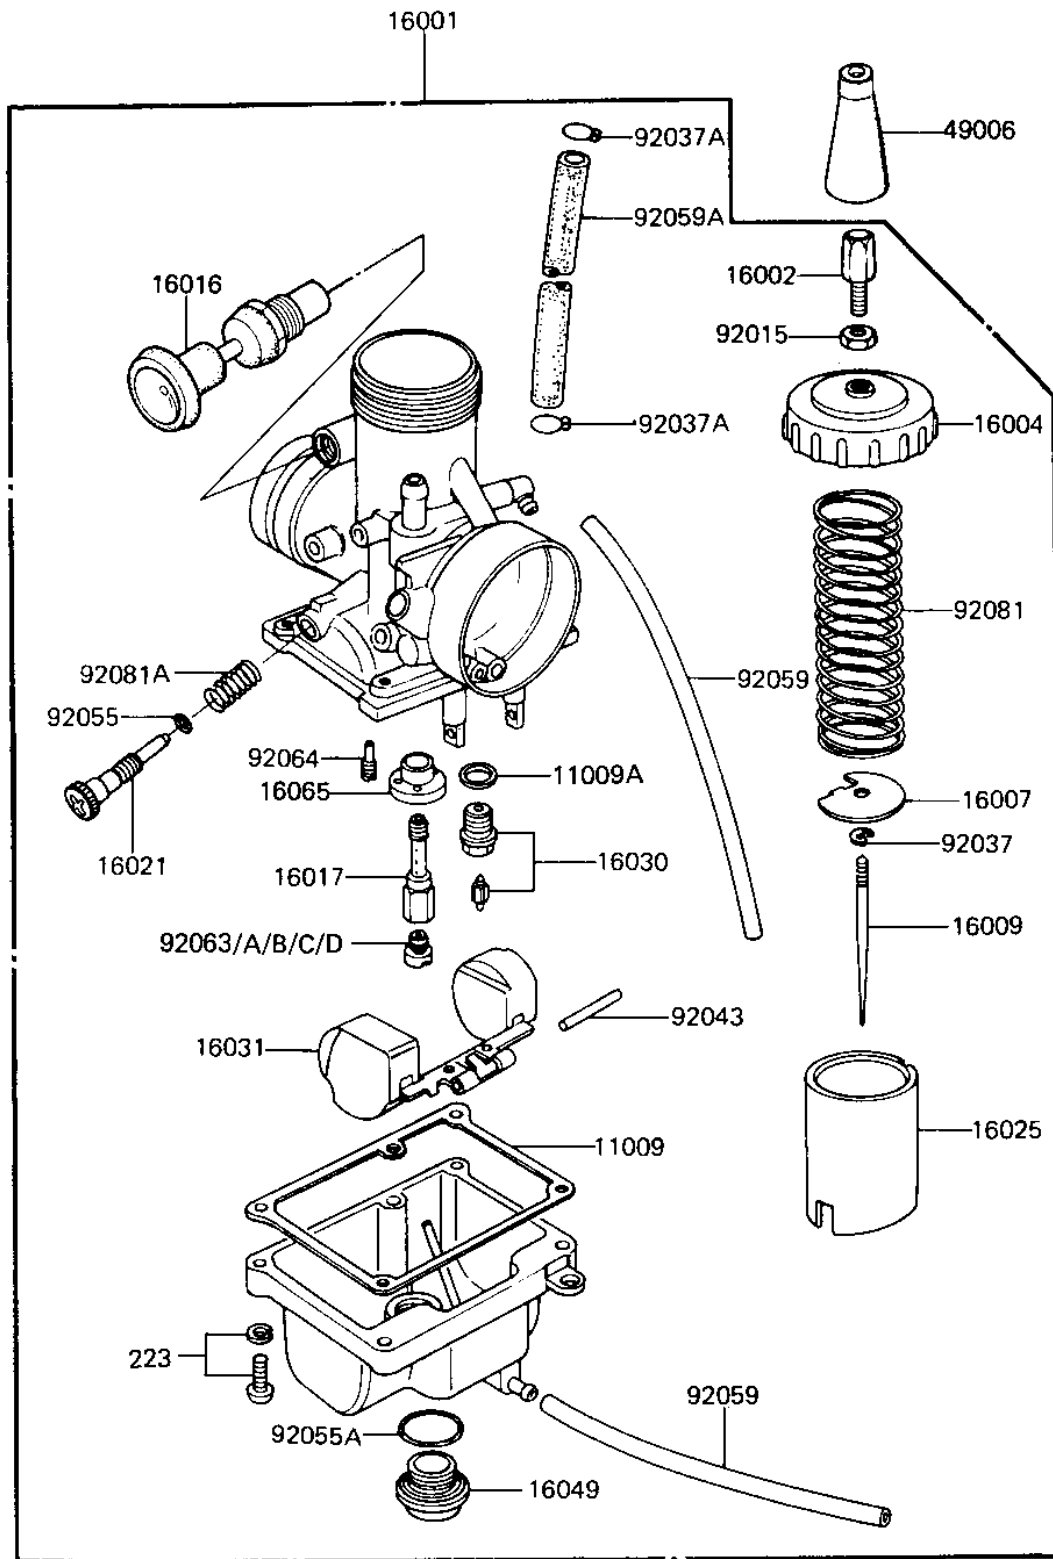

1983 KX™60 PARTS DIAGRAM

CARBURETOR (KX60-A1)

E1611-0094

1983 KX™60 PARTS LIST

CARBURETOR (KX60-A1)

ITEM NAME	PART NUMBER	QUANTITY
GASKET,FLOAT CHAMBER (Ref # 11009)	11009-1147	1
WASHER FLOAT VLV SEAT (Ref # 11009A)	16029-004	1
CARBURETOR (Ref # 16001)	16001-1548	1
ADJUSTER,CABLE (Ref # 16002)	16002-017	1
CAP,MIXING CHAMBER (Ref # 16004)	16004-025	1
SPRING SEAT,THRRTL VL (Ref # 16007)	16007-023	1
NEEDLE-JET,5113-2 (Ref # 16009)	16009-1128	1
PLUNGER (Ref # 16016)	16016-1027	1
JET NEEDLE, 0-2 (Ref # 16017)	16017-1123	1
SCREW-THROTTLE STOP (Ref # 16021)	16021-1042	1
VALVE,THROTTLE,C.A1.5 (Ref # 16025)	16025-1028	1
FLOAT VALVE ASSY (Ref # 16030)	16030-005	1
FLOAT (Ref # 16031)	16031-1005	1
COVER,MAIN JET (Ref # 16049)	16049-1001	1
HOLDER,NEEDLE JET (Ref # 16065)	16065-1020	1
CAP,CARBURETOR (Ref # 49006)	16036-007	1
NUT-CABLE ADJUST LOCK (Ref # 92015)	16003-006	1
CIRCLIP (Ref # 92037)	16008-010	1
CLAMP-PIPE (Ref # 92037A)	92037-072	1
FLOAT PIN (Ref # 92043)	16032-003	1
"O" RING (Ref # 92055)	92055-044	1
"O" RING,MAIN JET COV (Ref # 92055A)	92055-1061	1
TUBE,3X5X300 (Ref # 92059)	92059-1755	1
TUBE,5.3X10.5X150 (Ref # 92059A)	92059-1129	1
MAIN JET NO 125R (Ref # 92063)	92063-055	1
JET-MAIN,#A127.5 (Ref # 92063A)	92063-1100	1
MAIN JET NO 130R (Ref # 92063B)	92063-057	1
MAIN JET NO 120R (Ref # 92063C)	92063-078	1
JET-MAIN,#A122.5 (Ref # 92063D)	92063-1101	1

1983 KX™60 PARTS LIST

CARBURETOR (KX60-A1)

ITEM NAME	PART NUMBER	QUANTITY
JET-PILOT,#45 (Ref # 92064)	92064-1060	1
SPRING,THROTTLE VALV (Ref # 92081)	16006-023	1
SPRING,THROTTLE ADJST (Ref # 92081A)	92081-1152	1
SCREW-PAN-WS-CROS (Ref # 223)	223B0416	1