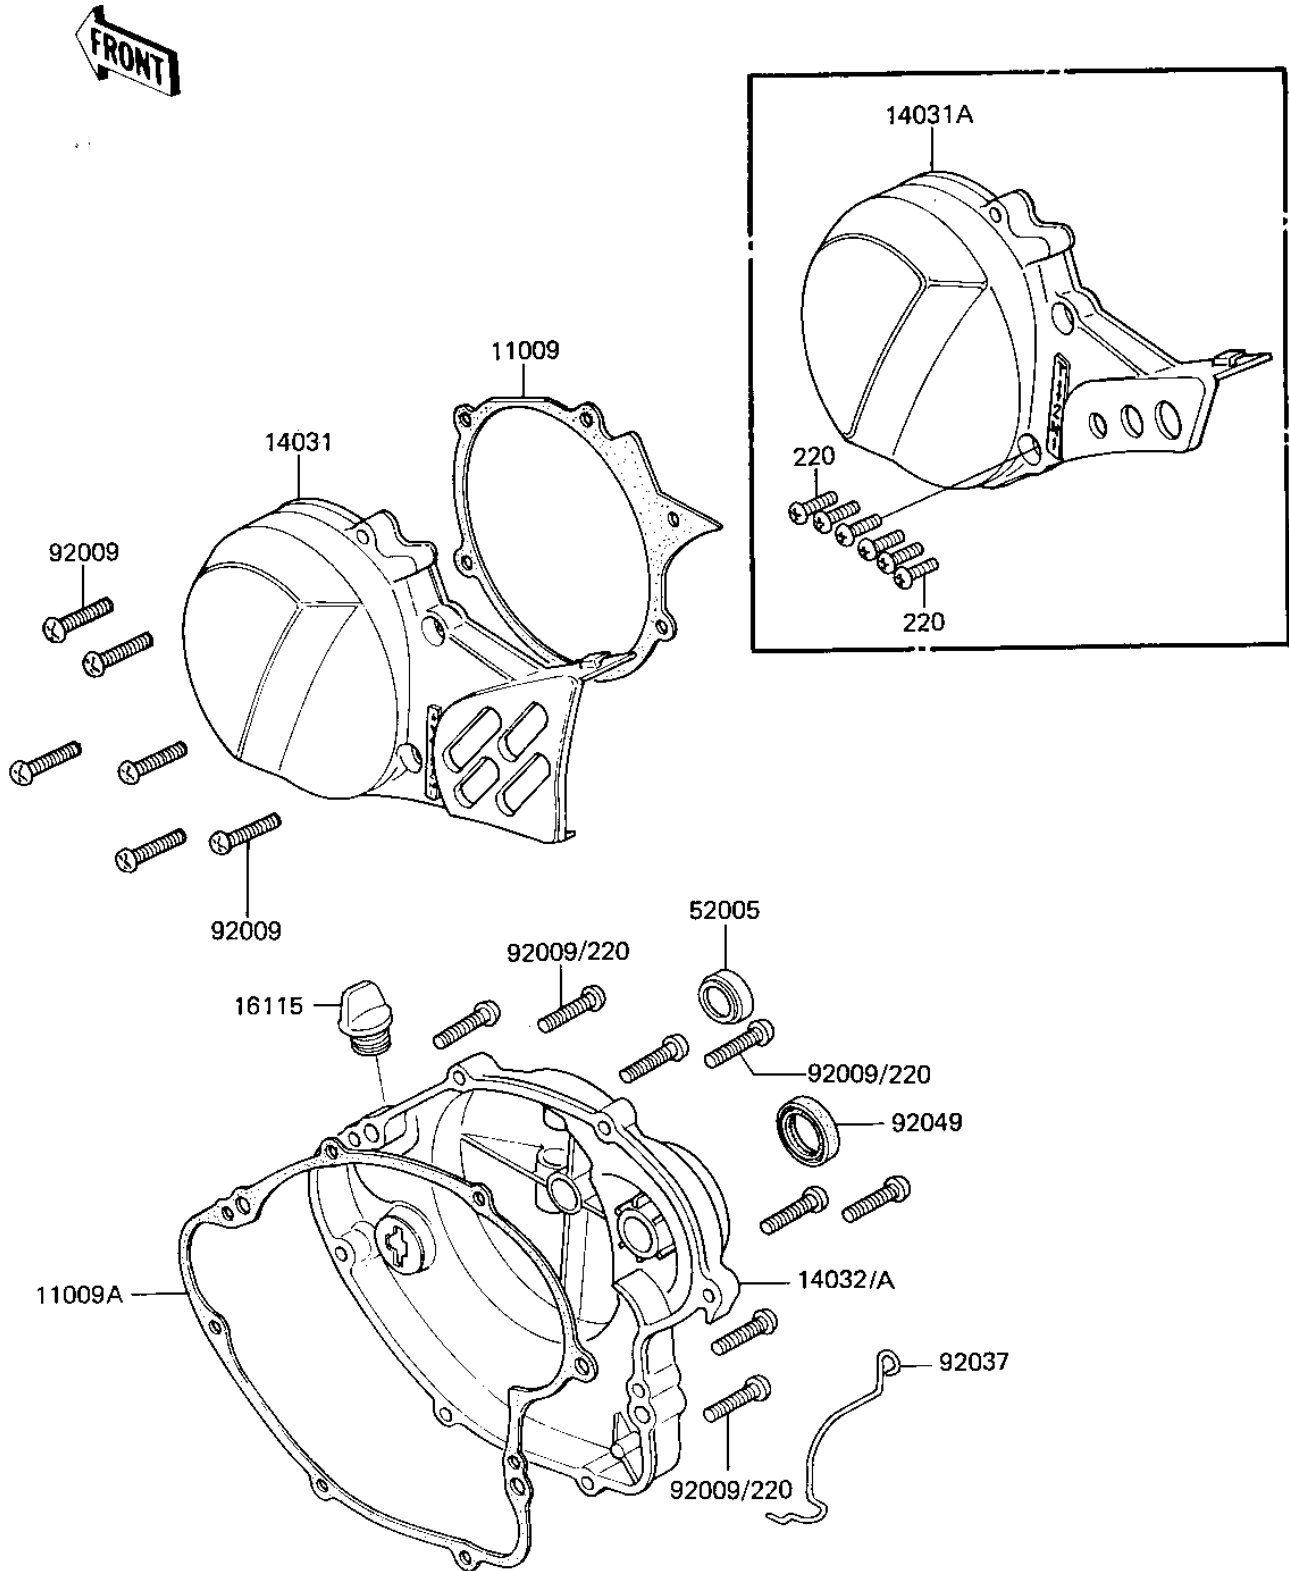

## 1983 KX™60 PARTS DIAGRAM

ENGINE COVERS

E1431-0136

## 1983 KX™60 PARTS LIST

### ENGINE COVERS

ITEM NAME	PART NUMBER	QUANTITY
GASKET,GENERATOR COVE (Ref # 11009)	11009-1974	1
GASKET,CLUTCH COVER (Ref # 11009A)	11009-1976	1
COVER-GENERATOR (Ref # 14031)	14031-1185	1
COVER-CLUTCH (Ref # 14032)	14032-5013	1
FILLER,OIL (Ref # 16115)	16115-018	1
GAUGE,OIL LEVEL (Ref # 52005)	52005-1005	1
SCREW-PAN-CROS,6X25,B (Ref # 92009)	220C0625	1
CLAMP (Ref # 92037)	92037-1236	1
OIL SEAL SB16244 (Ref # 92049)	92049-002	1