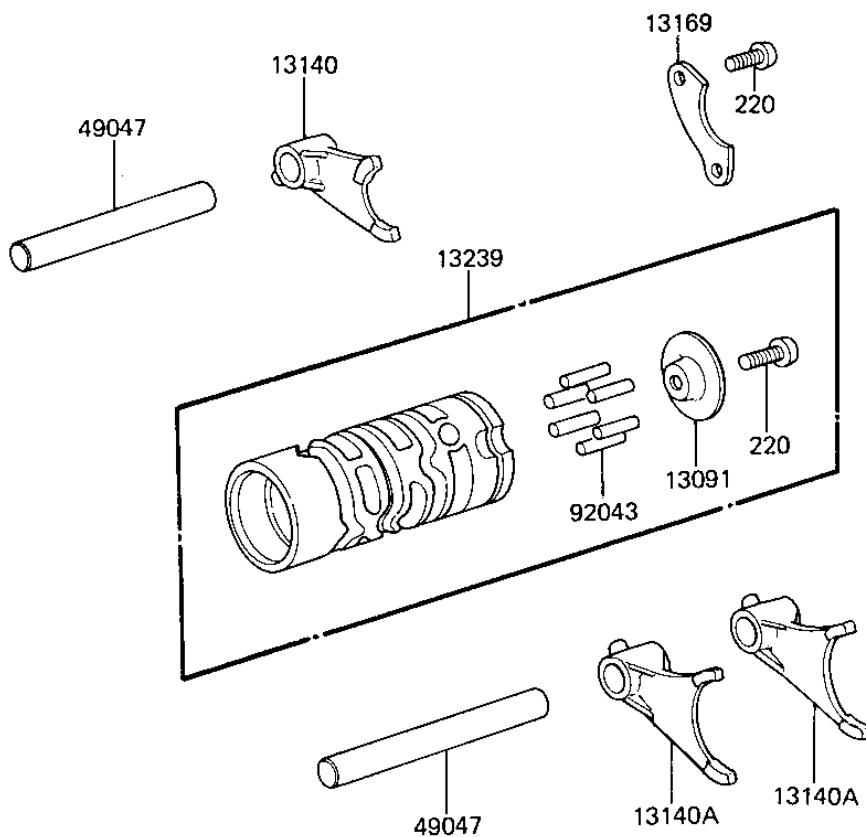

## 1983 KX™60 PARTS DIAGRAM

GEAR CHANGE DRUM & FORKS

E1362-0056

## 1983 KX™60 PARTS LIST

GEAR CHANGE DRUM & FORKS

ITEM NAME	PART NUMBER	QUANTITY
HOLDER CHANGE DRUM (Ref # 13091)	13091-1098	1
FORK-SHIFT (Ref # 13140)	13140-1060	1
FORK-SHIFT (Ref # 13140A)	13140-1061	1
PLATE,CHANGE DRUM (Ref # 13169)	13169-1309	1
DRUM-ASSY-CHANGE (Ref # 13239)	13239-1065	1
ROD,SHIFT,10X90 (Ref # 49047)	49047-1009	1
PIN,CHANG DRUM (Ref # 92043)	92042-029	1
SCREW PAN HEAD 6X14 (Ref # 220)	220B0614	1