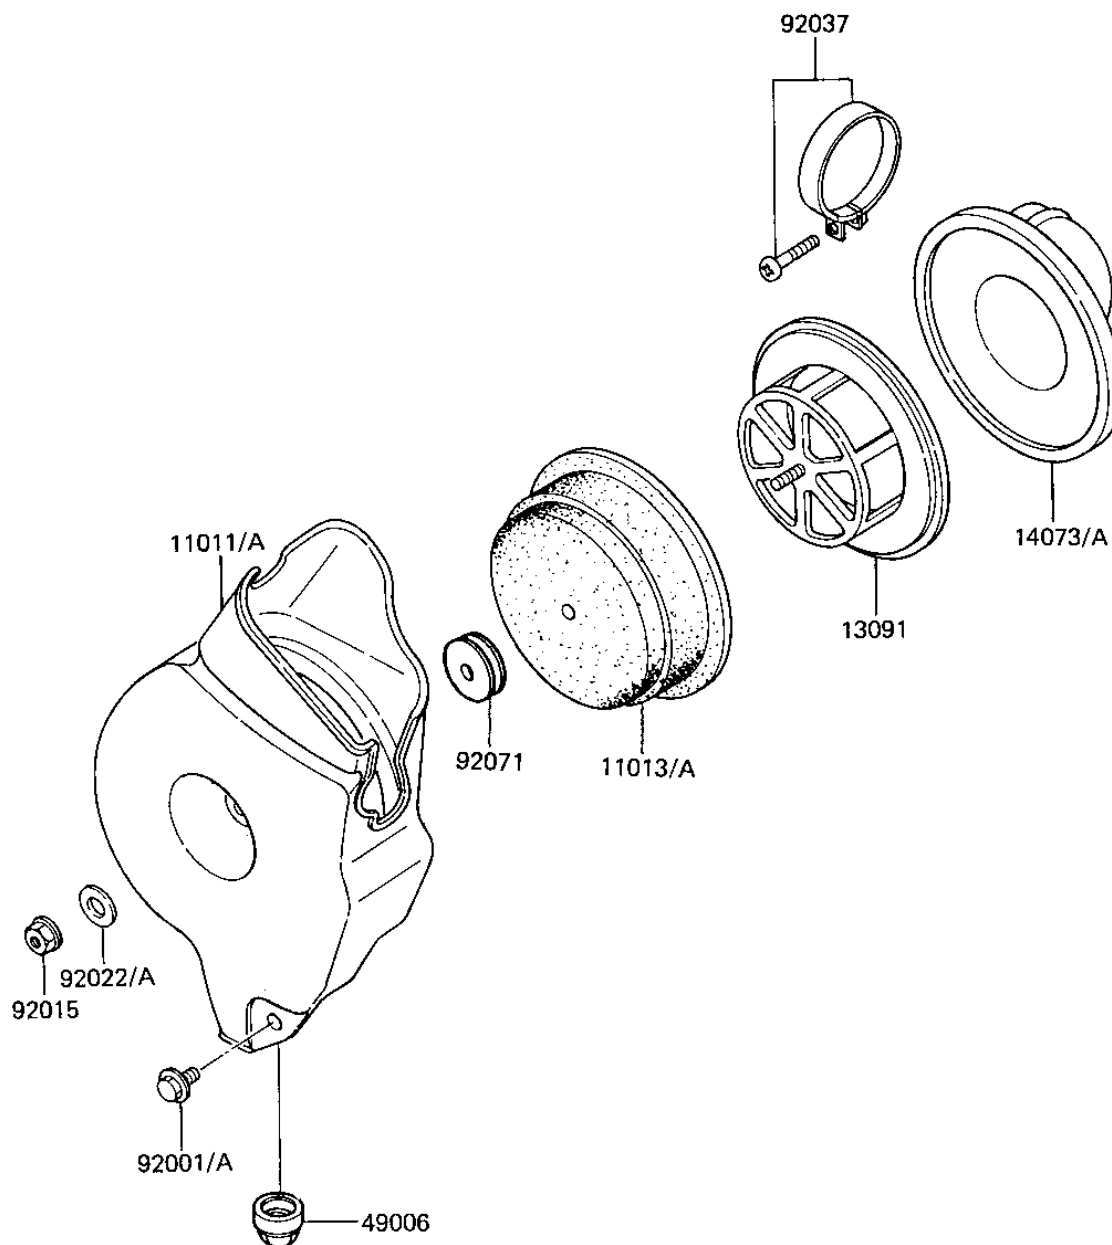

## 1983 KX™60 PARTS DIAGRAM

AIR CLEANER

E1130-0099

## 1983 KX™60 PARTS LIST

### AIR CLEANER

ITEM NAME	PART NUMBER	QUANTITY
CASE-AIR FILTER (Ref # 11011)	11011-1110	1
ELEMENT-AIR FILTER (Ref # 11013)	11013-1061	1
HOLDER,AIR FILTER ELE (Ref # 13091)	13091-1143	1
DUCT,AIR FILTER (Ref # 14073)	14073-1077	1
BOLT,W/WASHER,6X12 (Ref # 92001)	92001-1516	1
NUT-6MM (Ref # 92015)	92015-1078	1
WASHER PLAIN (Ref # 92022)	92022-024	1
CLAMP (Ref # 92037)	92037-1172	1