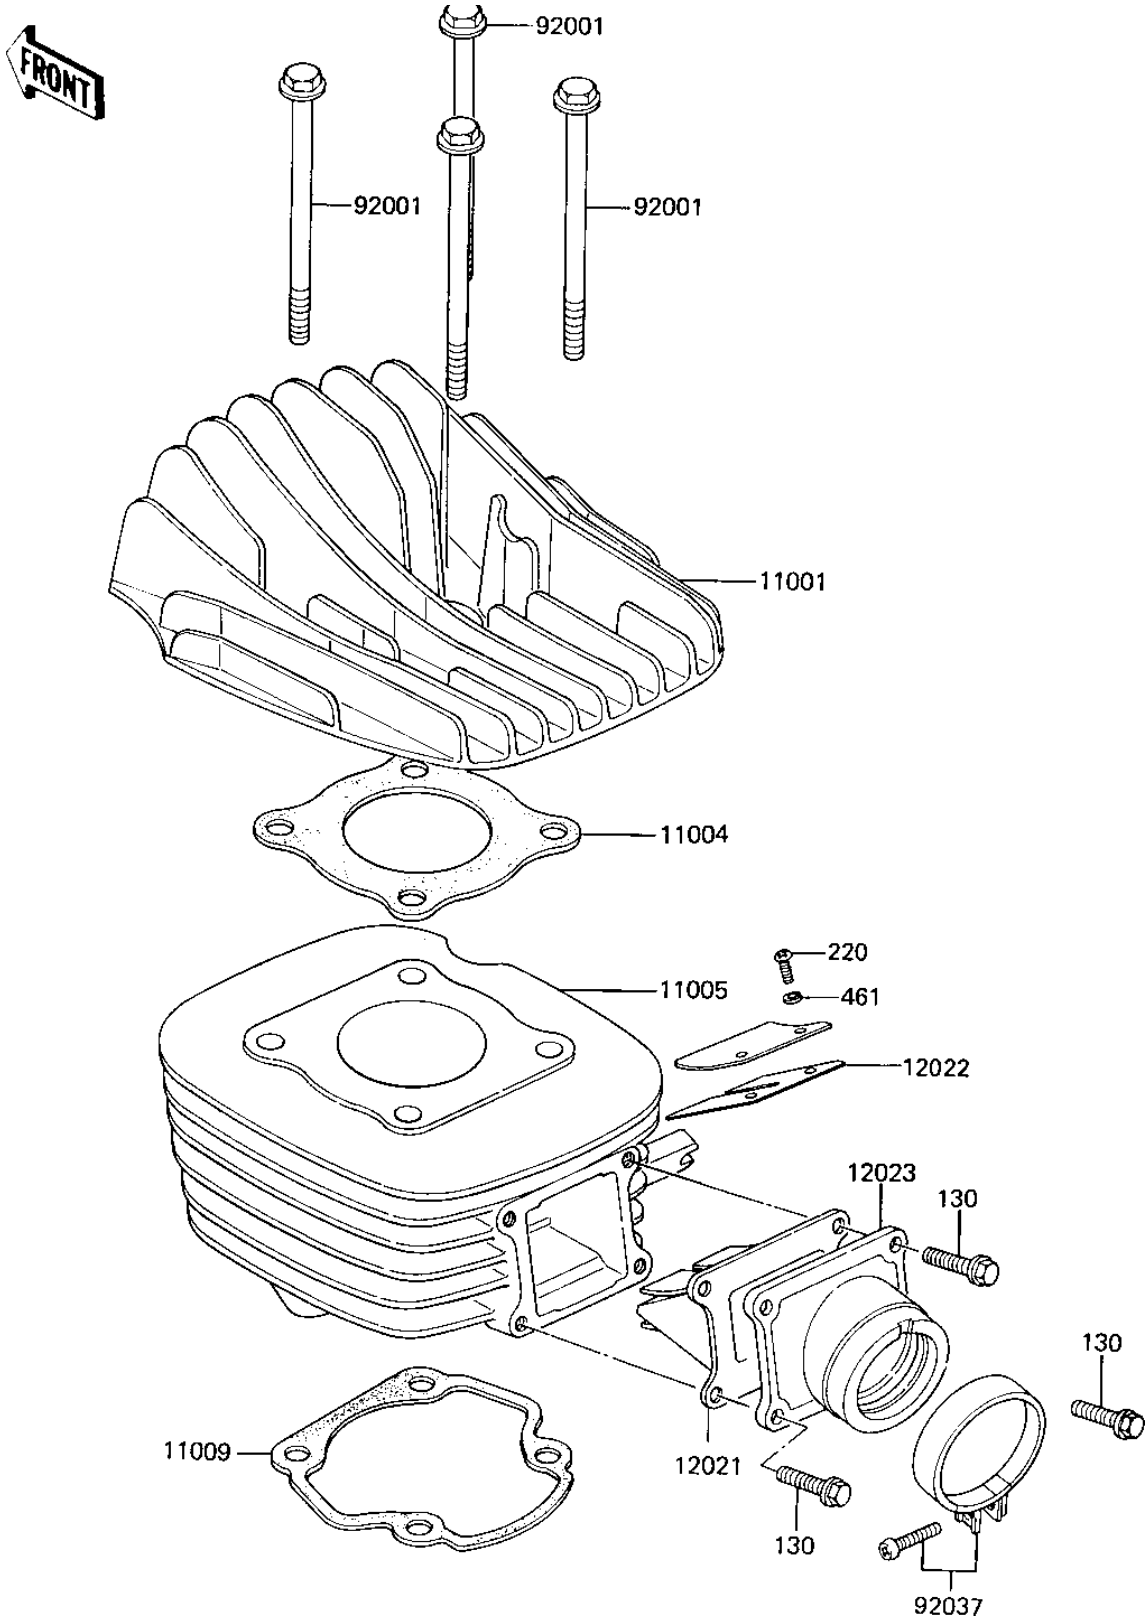

1983 KX™60 PARTS DIAGRAM

CYLINDER HEAD/CYLINDER/REED VALVE

1983 KX™60 PARTS LIST

CYLINDER HEAD/CYLINDER/REED VALVE

ITEM NAME	PART NUMBER	QUANTITY
HEAD-CYLINDER (Ref # 11001)	11001-1084	1
GASKET-HEAD,CYLINDER (Ref # 11004)	11004-1050	1
CYLINDER-ENGINE,ELECT (Ref # 11005)	11005-1236	1
GASKET,CYLINDER BASE (Ref # 11009)	11009-1975	1
VALVE-ASSY-REED (Ref # 12021)	12021-1015	1
VALVE-REED (Ref # 12022)	12022-1013	1
HOLDER-VALVE,REED (Ref # 12023)	12023-1019	1
BOLT,FLANGED,8X105 (Ref # 92001)	92001-1989	1
CLAMP,CARBURETOR HOLD (Ref # 92037)	92037-1305	1
BOLT,FLANGED,6X20 (Ref # 130)	130G0620	1
SCREW PAN HEAD 3X8 (Ref # 220)	220B0308	1
WASHER SPRING 3MM (Ref # 461)	461F0300	1