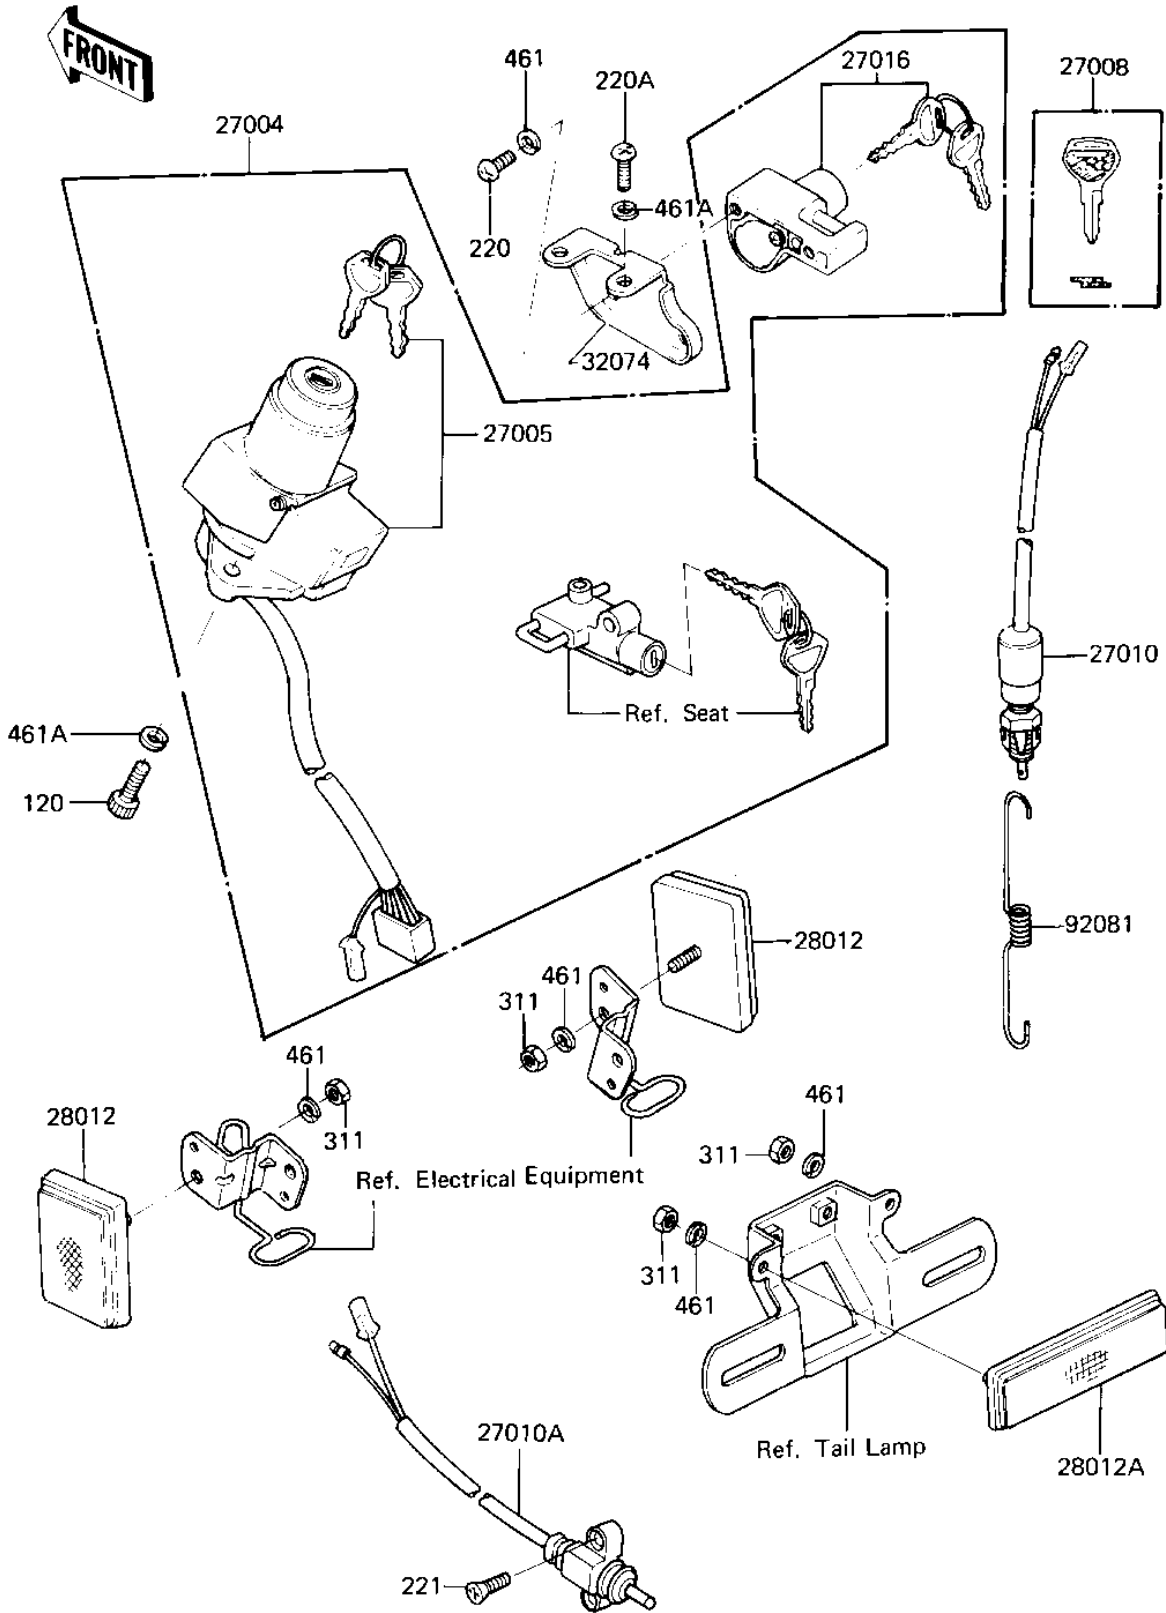

1982 GPz 750 PARTS DIAGRAM

IGNITION SWITCH/LOCKS/REFLECTORS

1982 GPz 750 PARTS LIST

IGNITION SWITCH/LOCKS/REFLECTORS

ITEM NAME	PART NUMBER	QUANTITY
SWITCH-ASSY,ALL (Ref # 27004)	27004-5205	1
SWITCH-ASSY-IGNITION (Ref # 27005)	27005-5024	1
KEY-LOCK,BLANK (Ref # 27008)	27008-1103	1
SWITCH,BRAKE LAMP (Ref # 27010)	27010-1019	1
SWITCH,SIDE STAND (Ref # 27010A)	27010-1065	1
LOCK ASSY,HELMET (Ref # 27016)	27016-5038	1
REFLECTOR,REFLEX(FRON (Ref # 28012)	28012-1003	1
REFLECTOR,REAR REFLEX (Ref # 28012A)	28012-1005	1
BRACKET-LOCK,HELMET,B (Ref # 32074)	32074-1035	1
SPRING-BRAKE LAMP SW (Ref # 92081)	27011-011	1
BOLT-SOCKET,6X16,BLAC (Ref # 120)	120S0616	1
SCREW PAN HEAD 5X8 (Ref # 220)	220B0508	1
SCREW PAN HEAD 6X12 (Ref # 220A)	220B0612	1
SCREW-CSK-CROS (Ref # 221)	221C0520	1
NUT,5MM (Ref # 311)	311B0500	1
WASHER SPRING 5MM (Ref # 461)	461F0500	1
WASHER SPRING 6MM (Ref # 461A)	461F0600	1