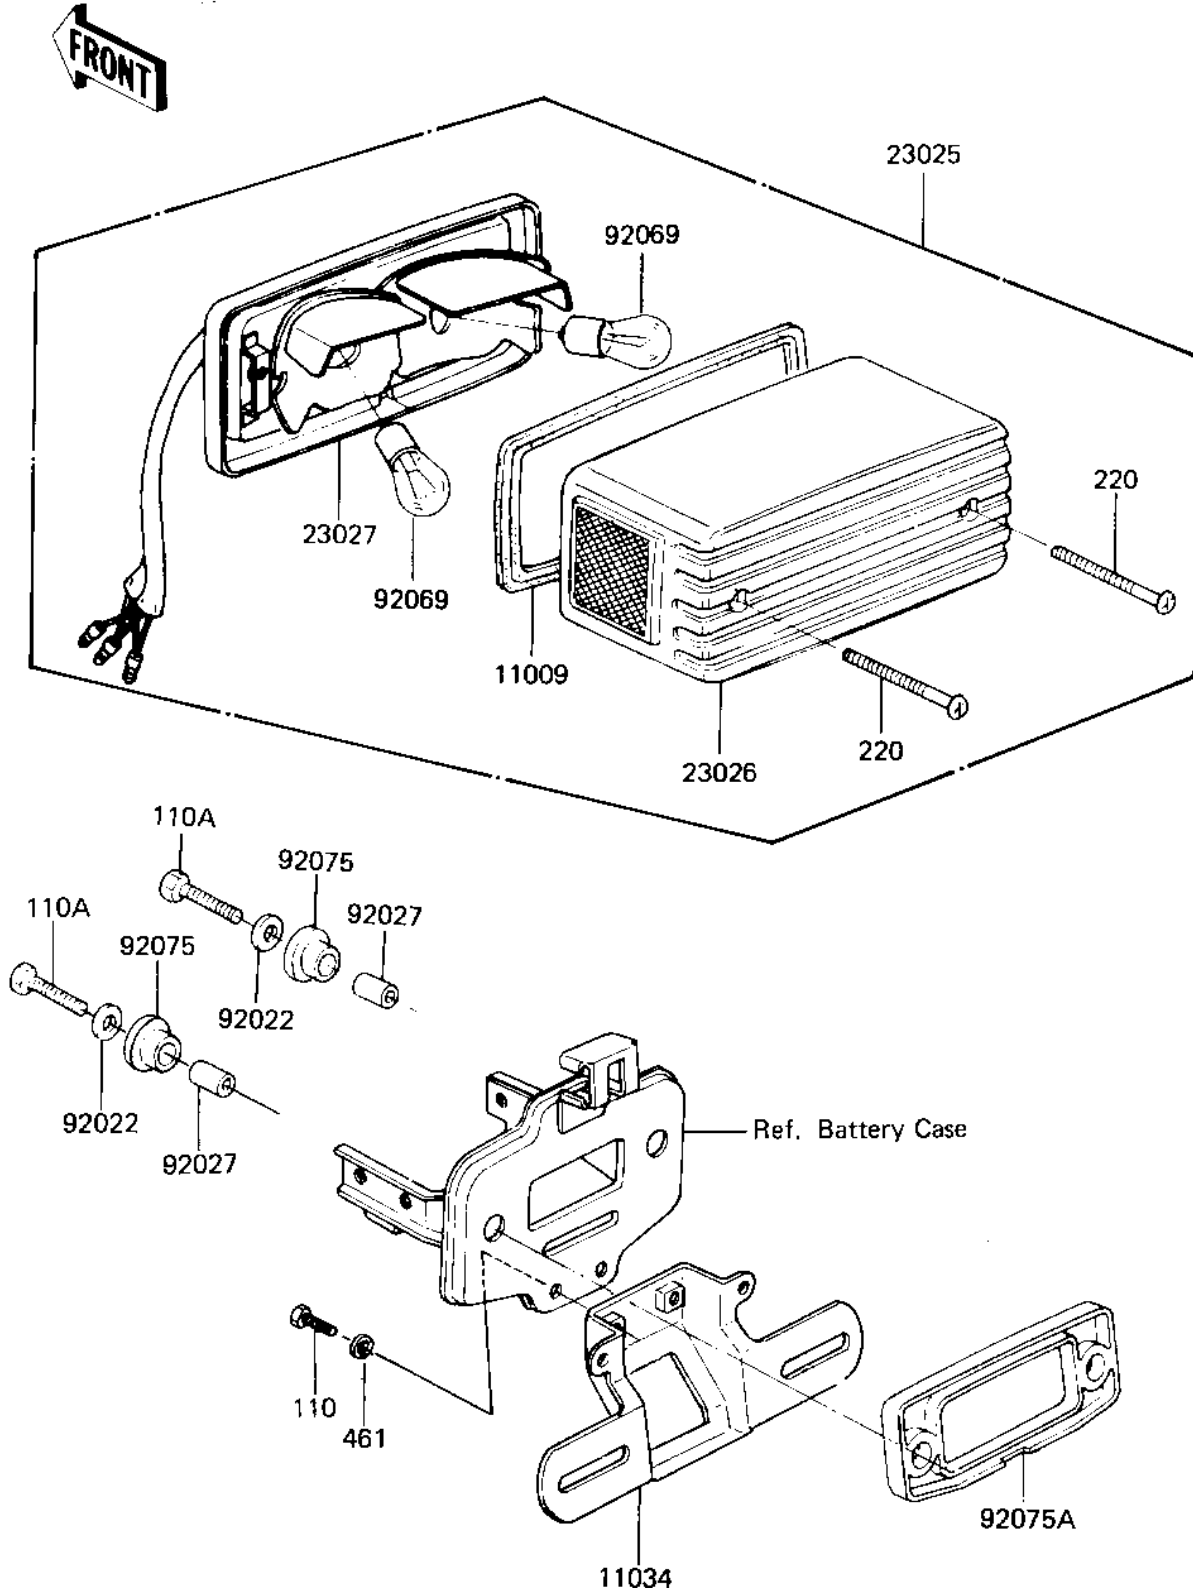

1982 GPz 750 PARTS DIAGRAM

TAILLIGHT

F2720-0100

1982 GPz 750 PARTS LIST

TAILLIGHT

ITEM NAME	PART NUMBER	QUANTITY
GASKET,TAIL LAMP (Ref # 11009)	11009-1221	1
BRACKET (Ref # 11034)	11034-1922	1
LAMP-TAIL,BLACK (Ref # 23025)	23025-1038	1
LENS,TAIL LAMP (Ref # 23026)	23026-1021	1
BODY-COMP-TAIL LAMP,B (Ref # 23027)	23027-1025	1
WASHER 6.5X20X1.6T (Ref # 92022)	92022-125	1
COLLAR,6.8X10X17.6 (Ref # 92027)	92027-1316	1
BULB,12V 32/3CP (Ref # 92069)	92069-059	1
DAMPER RUBBER (Ref # 92075)	92075-1092	1
DAMPER (Ref # 92075A)	92075-1282	1
BOLT-UPSET,6X12 (Ref # 110)	112G0612	1
BOLT-UPSET (Ref # 110A)	112G0625	1
SCREW-PAN-CROS (Ref # 220)	220C0465	1
WASHER SPRING 6MM (Ref # 461)	461F0600	1