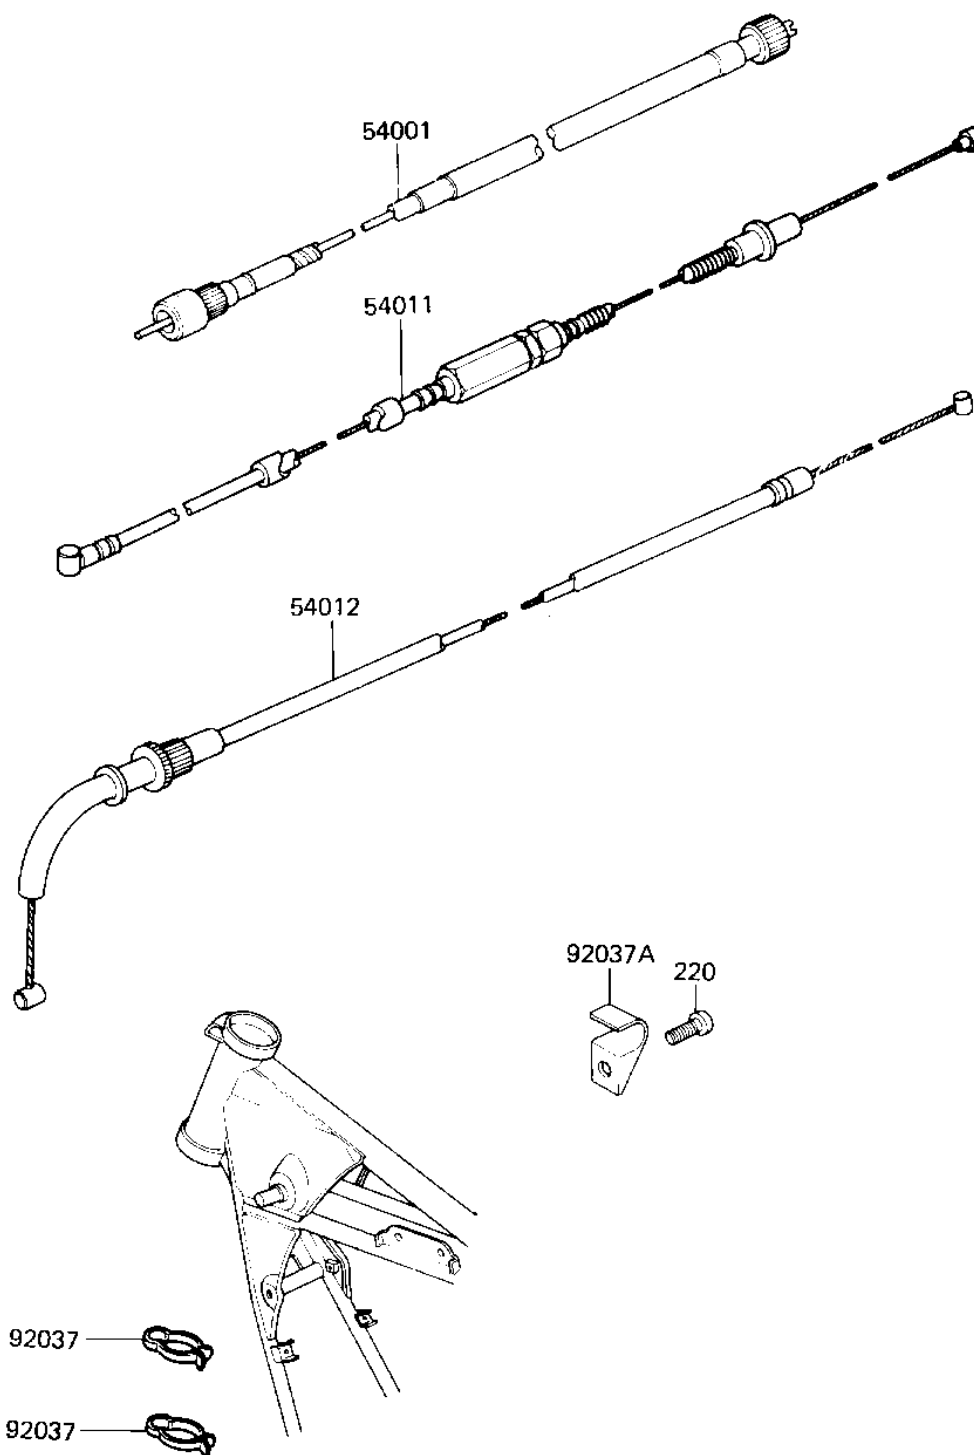

1982 GPz 750 PARTS DIAGRAM

CABLES

F2540-0117

1982 GPz 750 PARTS LIST

CABLES

ITEM NAME	PART NUMBER	QUANTITY
CABLE,SPEEDOMETER (Ref # 54001)	54001-1012	1
CABLE-CLUTCH (Ref # 54011)	54011-1101	1
CABLE-THROTTLE (Ref # 54012)	54012-1130	1
CLAMP,CABLE (Ref # 92037)	92037-093	1
CLAMP,CABLE (Ref # 92037A)	92037-1602	1
SCREW-PAN-CROS (Ref # 220)	220C0510	1