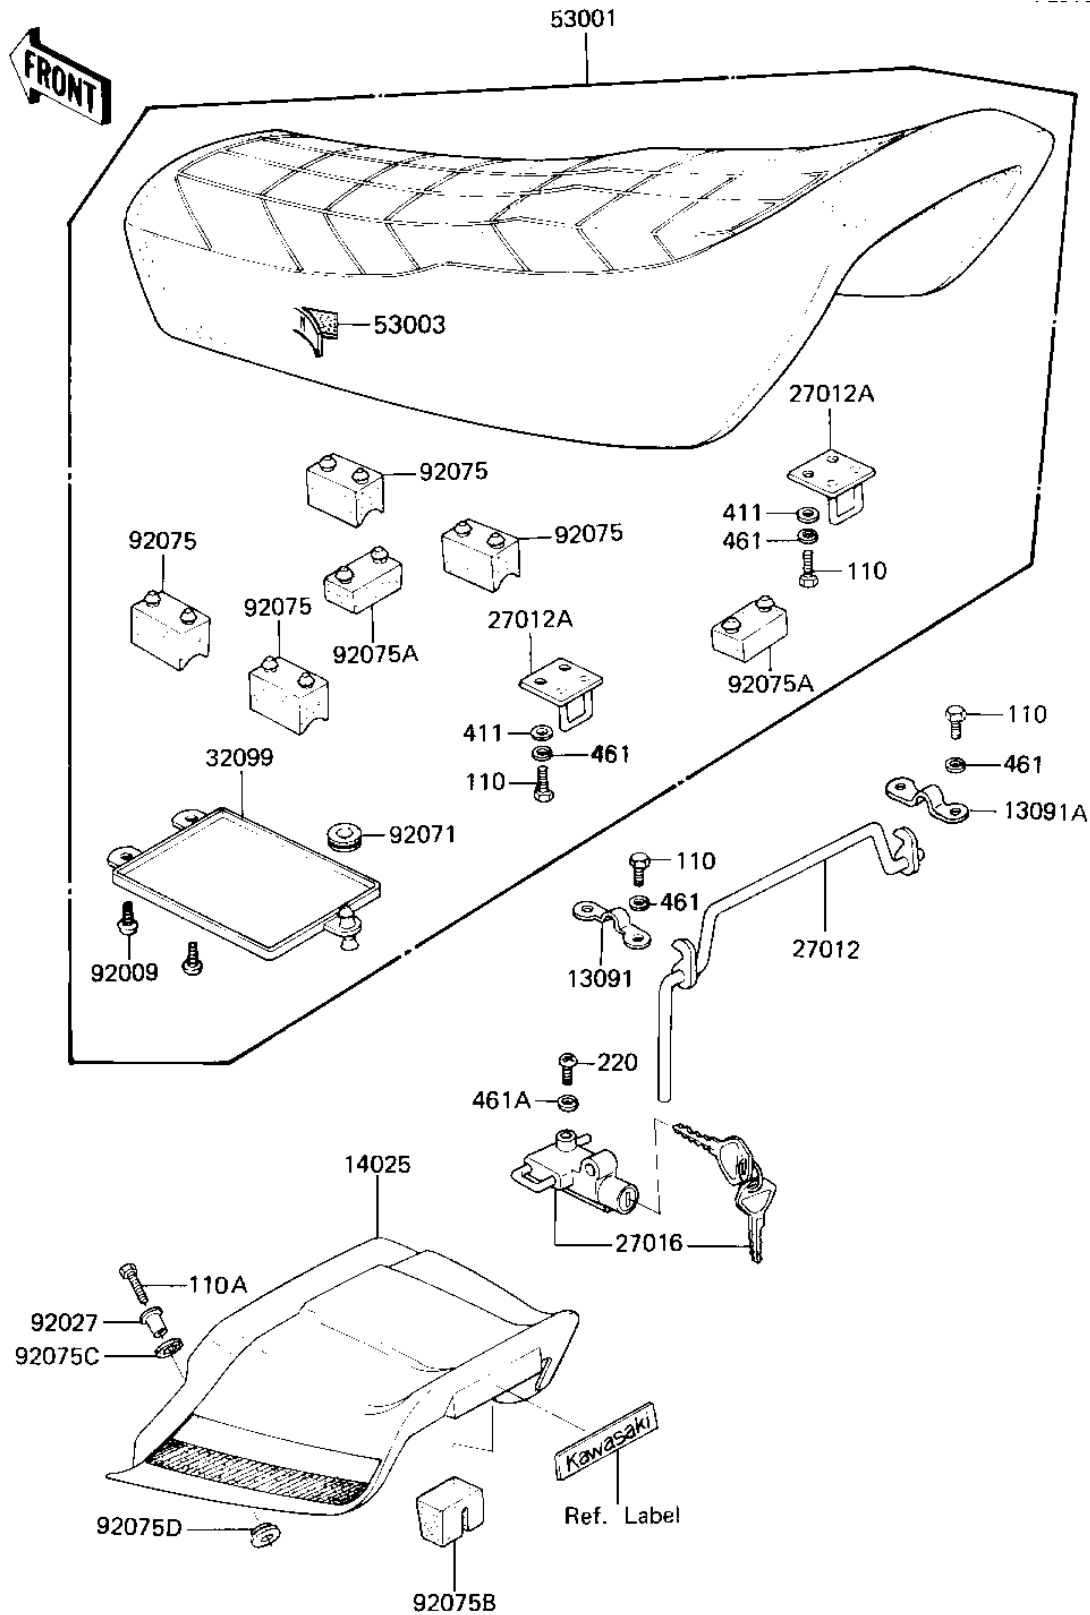

1982 GPz 750 PARTS DIAGRAM

SEAT/SEAT COVER

1982 GPz 750 PARTS LIST

SEAT/SEAT COVER

ITEM NAME	PART NUMBER	QUANTITY
HOLDER,SEAT HOOK (Ref # 13091)	13091-1137	1
HOLDER,SEAT HOOK,RH (Ref # 13091A)	13091-1158	1
COVER,SEAT,F.RED (Ref # 14025)	14025-5064-B1	1
HOOK,SEAT LOCK (Ref # 27012)	27012-1027	1
HOOK, SEAT (Ref # 27012A)	53008-021	1
LOCK-ASSY,SEAT (Ref # 27016)	27016-5049	1
CASE (Ref # 32099)	32099-011	1
SEAT-ASSY,DUAL,L/BAND (Ref # 53001)	53001-1215	1
LEATHER,SEAT (Ref # 53003)	53003-1023	1
SCREW (Ref # 92009)	92009-1043	1
COLLAR (Ref # 92027)	92027-251	1
GROMMET (Ref # 92071)	92071-056	1
DAMPER RUBBER,SEAT (Ref # 92075)	92075-1133	1
DAMPER,SEAT,RR (Ref # 92075A)	92075-1276	1
DAMPER,SEAT (Ref # 92075B)	92075-1313	1
RUBBER,FENDER COVER (Ref # 92075C)	92075-174	1
DAMPER RUBBER (Ref # 92075D)	92075-175	1
BOLT-UPSET 6X14 (Ref # 110)	112B0614	1
BOLT-UPSET,6X20 (Ref # 110A)	112G0620	1
SCREW-PAN-CROS,6X10,B (Ref # 220)	220C0610	1
WASHER PLAIN 6MM (Ref # 411)	411B0600	1
WASHER SPRING 6MM (Ref # 461)	461F0600	1
WASHER-SPRING,6MM,BLA (Ref # 461A)	461K0600	1