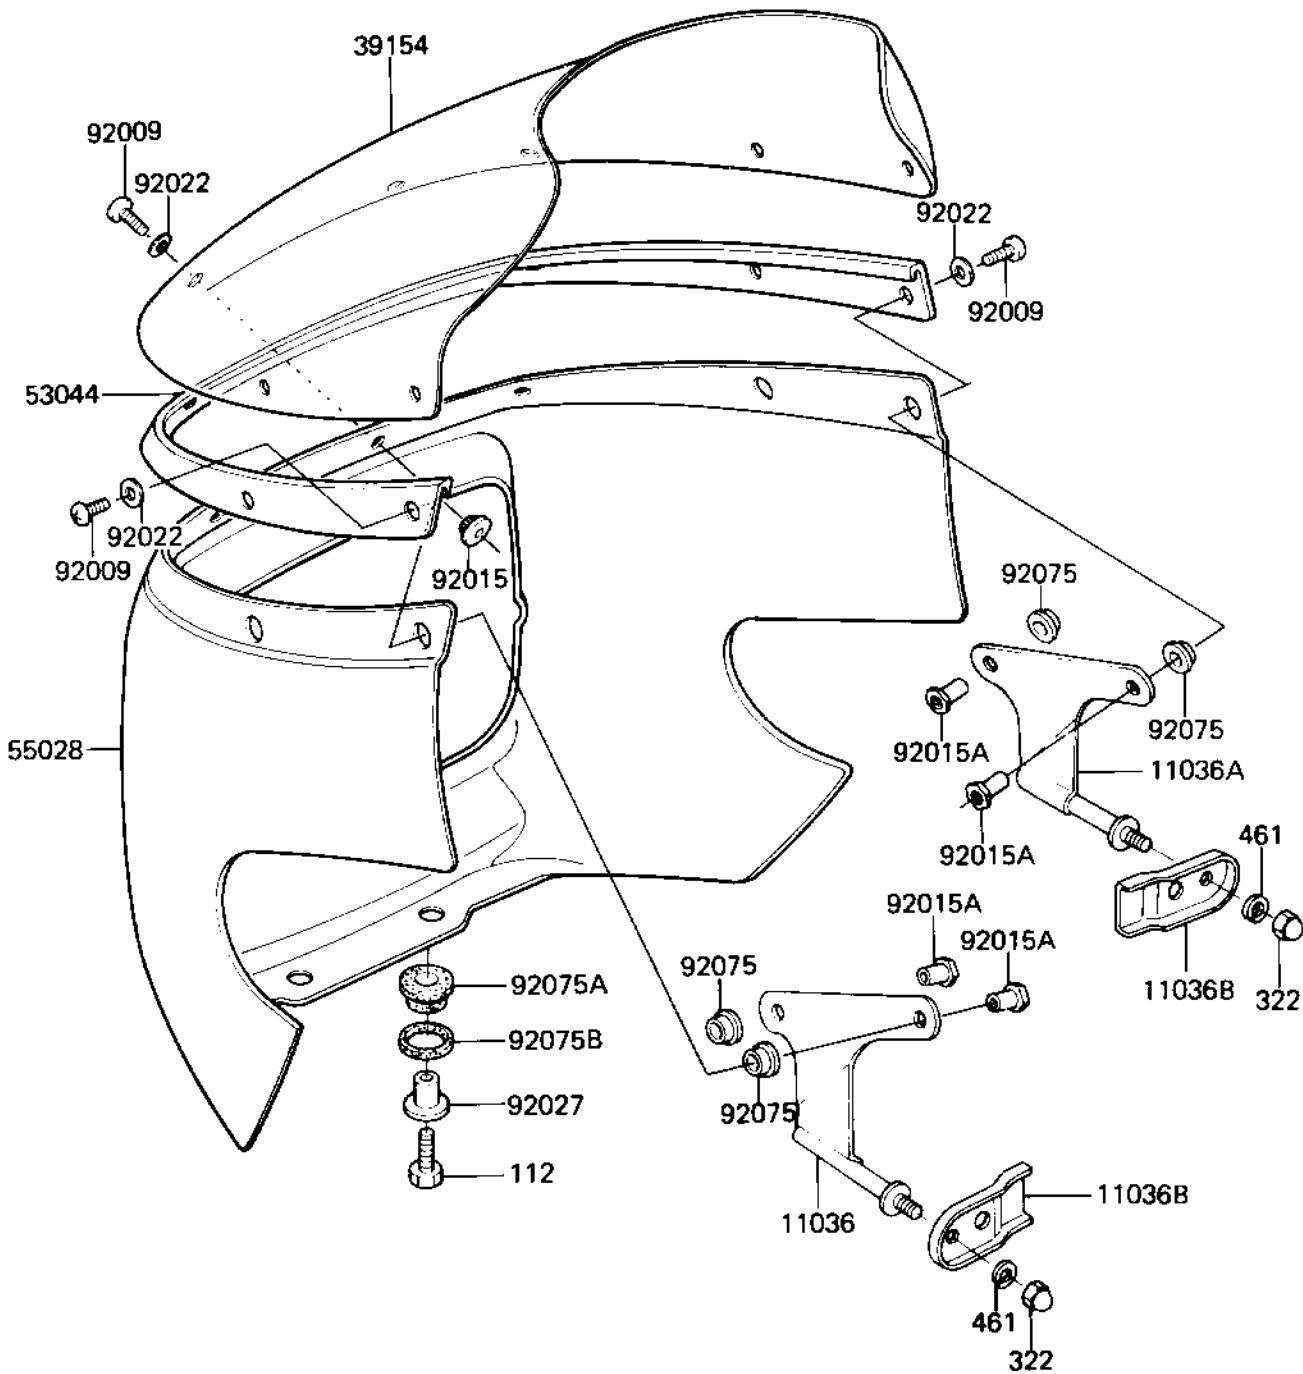

## 1982 GPz 750 PARTS DIAGRAM

FAIRING

F2871-0005

## 1982 GPz 750 PARTS LIST

### FAIRING

ITEM NAME	PART NUMBER	QUANTITY
BRACKET-A,COWLING,LH, (Ref # 11036)	11036-1349	1
BRACKET-A,COWLING,RH, (Ref # 11036A)	11036-1350	1
BRACKET-A,COWLING (Ref # 11036B)	11036-1439	1
WINDSHIELD (Ref # 39154)	39154-1008	1
TRIM,COWLING (Ref # 53044)	53044-1036	1
COWLING,F.RED (Ref # 55028)	55028-1012-B1	1
SCREW-PAN-CROS,5X12,B (Ref # 92009)	220C0512	1
NUT,5M/M (Ref # 92015)	92015-1025	1
NUT,5MM (Ref # 92015A)	92015-1150	1
WASHER,PLAIN (Ref # 92022)	92022-1038	1
COLLAR,L=13.1,BLACK (Ref # 92027)	92027-1450	1
DAMPER,PILOT LAMP (Ref # 92075)	92075-1138	1
RUBBER,FENDER COVER (Ref # 92075A)	92075-174	1
DAMPER RUBBER (Ref # 92075B)	92075-175	1
BOLT-UPSET,6X25,BLACK (Ref # 112)	112C0625	1
NUT-CAP,6MM,BLACK (Ref # 322)	322C0600	1
WASHER-SPRING,6MM,BLA (Ref # 461)	461K0600	1