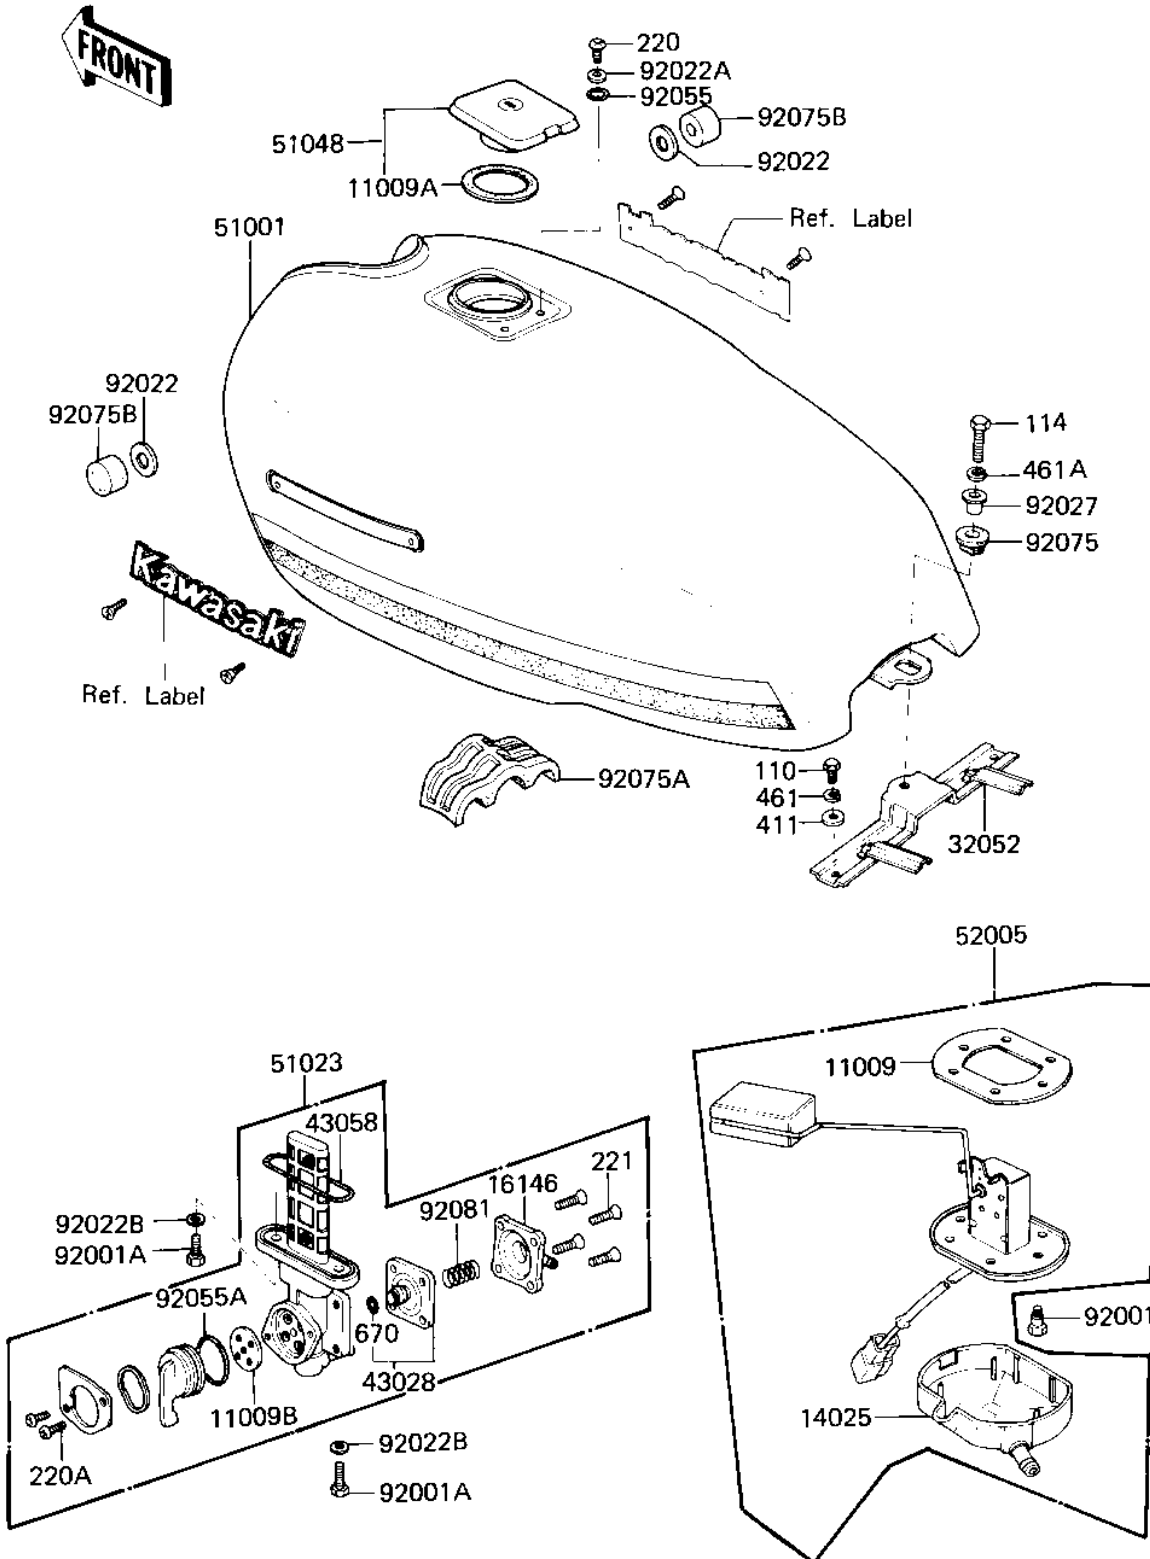

1982 GPz 750 PARTS DIAGRAM

FUEL TANK

F2410-0111

1982 GPz 750 PARTS LIST

FUEL TANK

ITEM NAME	PART NUMBER	QUANTITY
GASKET (Ref # 11009)	11009-1037	1
GASKET,FUEL TANK CAP (Ref # 11009A)	11009-1051	1
GASKET,TAP VALVE (Ref # 11009B)	11009-1194	1
COVER,FUEL GAUGE (Ref # 14025)	14024-1434	1
COVER ASSY,TAP (Ref # 16146)	16146-1005	1
BRACKET-TANK,RR (Ref # 32052)	32052-1078	1
DIAPHRAGM ASSY,TAP (Ref # 43028)	43028-1015	1
"O" RING (Ref # 43058)	51039-010	1
TANK-FUEL,F.RED (Ref # 51001)	51001-1099-B1	1
TAP ASSY,FUEL (Ref # 51023)	51023-1031	1
CAP-ASSY-TANK,FUEL (Ref # 51048)	51048-1015	1
GAUGE,FUEL (Ref # 52005)	52005-1028	1
BOLT,FUEL GAUGE FIT (Ref # 92001)	92001-1069	1
BOLT,6X20,FUEL TAP (Ref # 92001A)	92001-1091	1
WASHER-PL-10.5X26X2.3 (Ref # 92022)	92022-044	1
WASHER,PLAIN (Ref # 92022A)	92022-1038	1
WASHER-PLAIN (Ref # 92022B)	92022-183	1
COLLAR,FUEL TANK FITT (Ref # 92027)	92027-1134	1
"O" RING (Ref # 92055)	92055-1023	1
"O" RING,TAP LEVER (Ref # 92055A)	92055-1027	1
DAMPER,FUEL TANK,FITT (Ref # 92075)	92075-1116	1
DAMPER,FUEL TANK (Ref # 92075A)	92075-1245	1
DAMPER RUBBER,FL TANK (Ref # 92075B)	92075-125	1
SPRING,TAP (Ref # 92081)	92081-1171	1
BOLT-UPSET,6X12 (Ref # 110)	112G0612	1
BOLT-SMALL-UPSET,8X30 (Ref # 114)	115G0830	1
SCREW PAN HEAD 5X10 (Ref # 220)	220B0510	1
SCREW-PAN-CROS (Ref # 220A)	220C0308	1
SCREW-CSK-CROS,4X14 (Ref # 221)	221B0414	1

1982 GPz 750 PARTS LIST

FUEL TANK

ITEM NAME	PART NUMBER	QUANTITY
WASHER PLAIN 6MM (Ref # 411)	411B0600	1
WASHER SPRING 6MM (Ref # 461)	461F0600	1
WASHER SPRING 8MM (Ref # 461A)	461F0800	1
"O" RING,4MM (Ref # 670)	670B1504	1