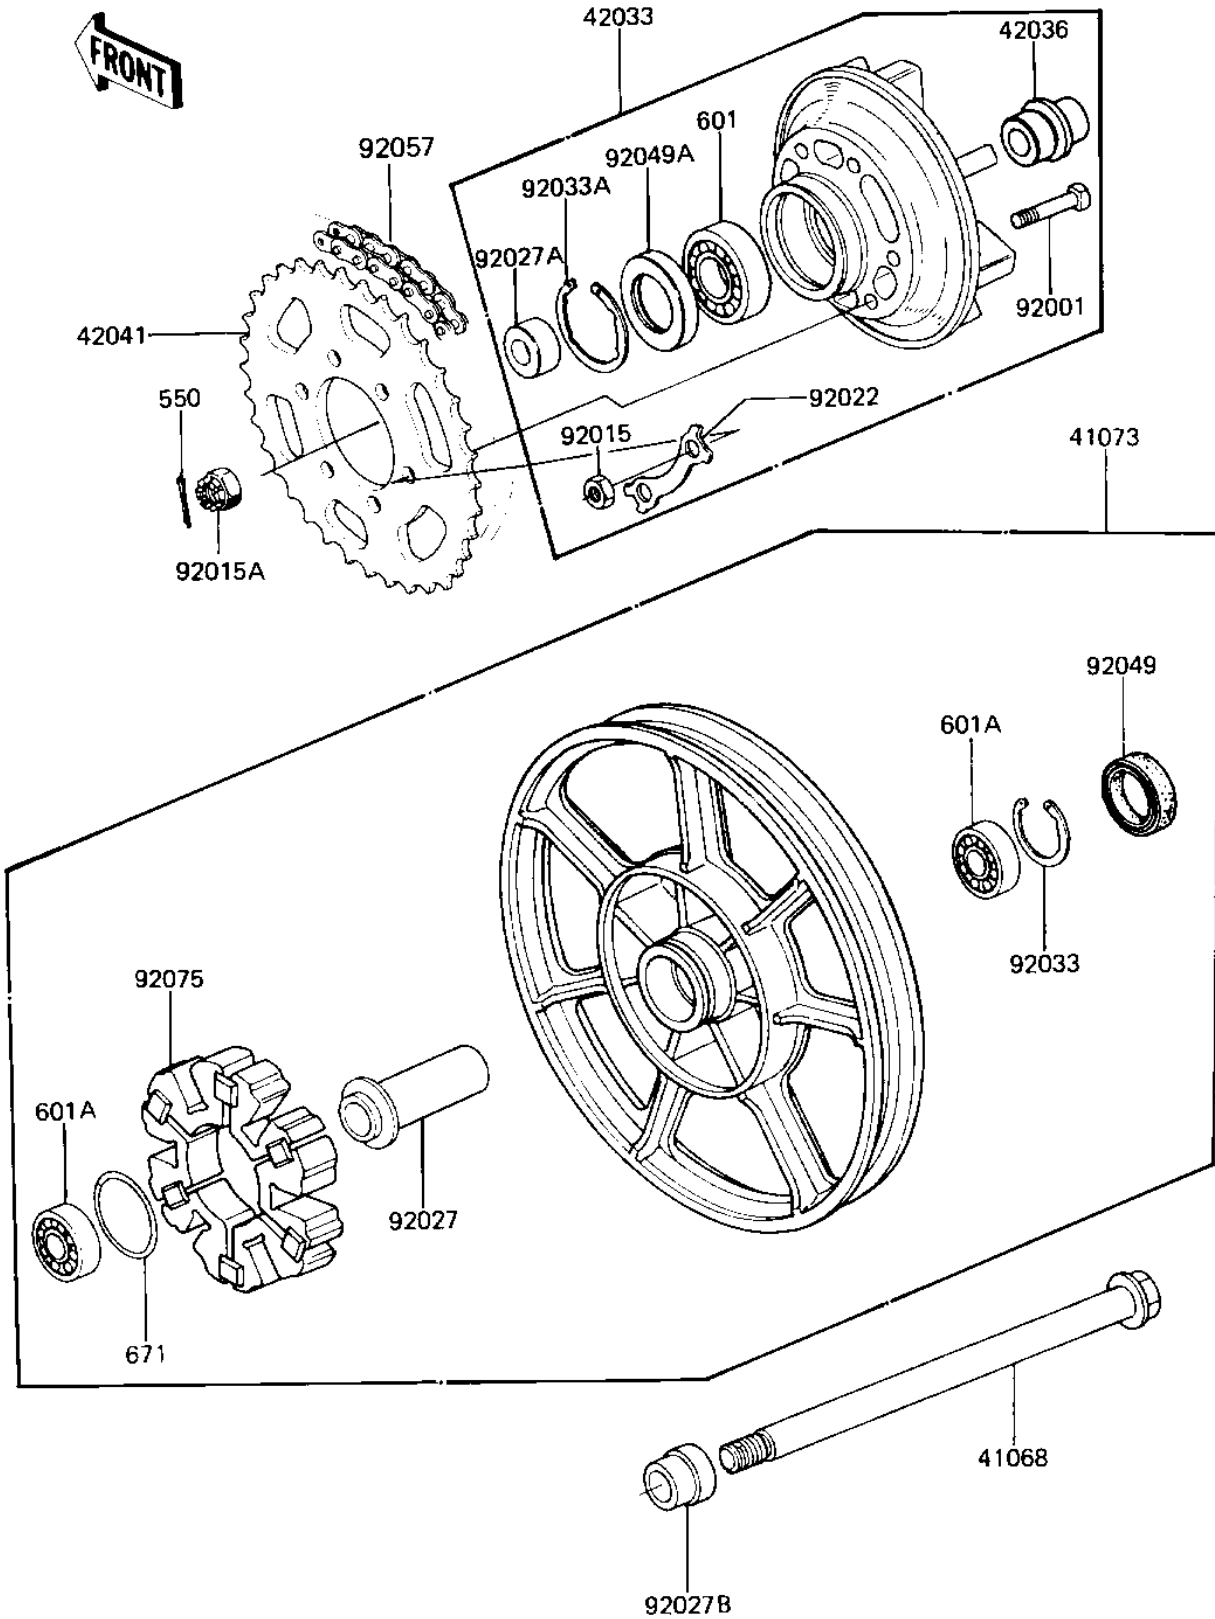

1982 GPz 750 PARTS DIAGRAM

REAR WHEEL/HUB/CHAIN

1982 GPz 750 PARTS LIST

REAR WHEEL/HUB/CHAIN

ITEM NAME	PART NUMBER	QUANTITY
AXLE,RR (Ref # 41068)	41068-1086	1
WHEEL-ASSY,RR,SOLID,F (Ref # 41073)	41073-1140-21	1
COUPLING-ASSY,RR HUB, (Ref # 42033)	42033-1047	1
SLEEVE,RR HUB L=33M/M (Ref # 42036)	42036-1036	1
REAR SPROCKET,33T (Ref # 42041)	42041-1010	1
BOLT (Ref # 92001)	92001-161	1
NUT 10MM (Ref # 92015)	42045-005	1
NUT CASTLE,16MM (Ref # 92015A)	92015-055	1
WASHER,LOCK (Ref # 92022)	92022-1212	1
COLLAR,RR HUB L=90M/M (Ref # 92027)	92027-1261	1
COLLAR,RR AXLE L.H (Ref # 92027A)	92027-1262	1
COLLAR,RR AXLE L=31 (Ref # 92027B)	92027-1263	1
CIRCLIP,47M/M (Ref # 92033)	92033-1042	1
CIRCLIP,62M/M (Ref # 92033A)	92033-1044	1
OIL SEAL,AG1556EO (Ref # 92049)	92049-1056	1
OIL SEAL (Ref # 92049A)	92050-027	1
CHAIN,DRIVE,EK630SX88 (Ref # 92057)	92057-1081	1
SHOCK DAMPER,REAR HUB (Ref # 92075)	42014-033	1
PIN-COTTER,4.0X35 (Ref # 550)	550D4035	1
BALL BEARING,#6206 (Ref # 601)	601B6206	1
BRG,BALL,#6303ZZC3 (Ref # 601A)	601B6303ZZ	1
"O" RING,65MM (Ref # 671)	671B2565	1