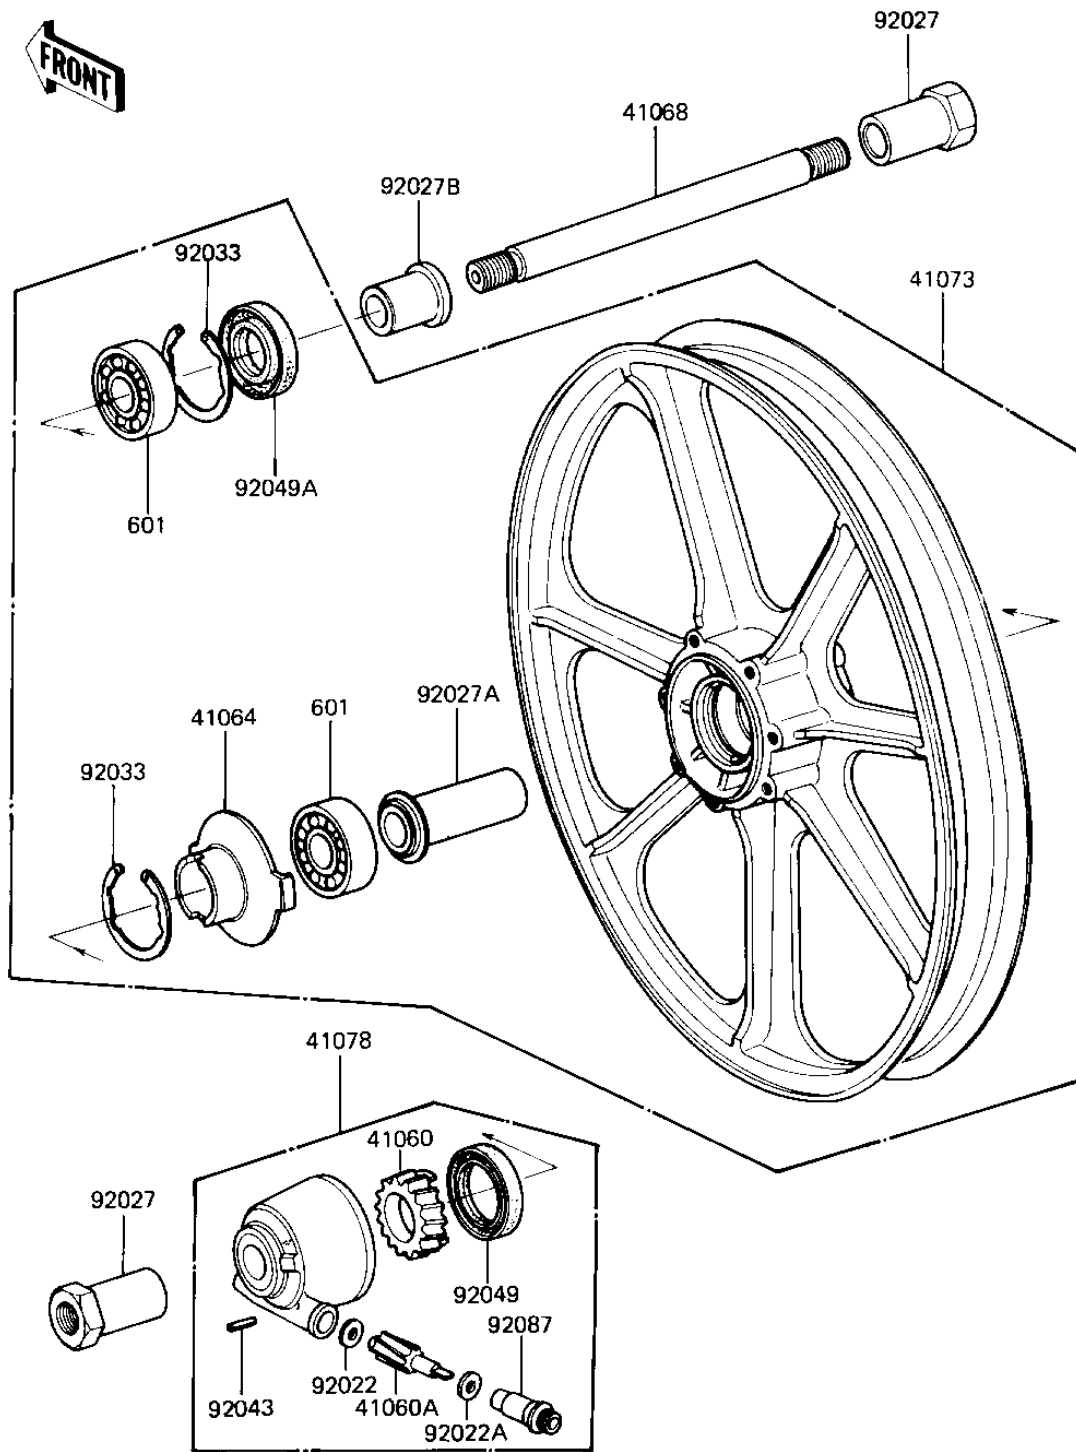

1982 GPz 750 PARTS DIAGRAM

FRONT WHEEL/HUB

1982 GPz 750 PARTS LIST

FRONT WHEEL/HUB

ITEM NAME	PART NUMBER	QUANTITY
GEAR,SPEEDOMETER (Ref # 41060)	41059-026	1
PINION,SPEEDOMETER,9T (Ref # 41060A)	41060-1016	1
RECEIVER,SPEEDOMETER (Ref # 41064)	41064-1006	1
AXLE,FRONT (Ref # 41068)	41068-1031	1
WHEEL-ASSY,FR,SOLID,B (Ref # 41073)	41073-1139-21	1
CASE-ASSY-METER GEAR, (Ref # 41078)	41078-1024	1
WASHER THRST SPD PINI (Ref # 92022)	41063-001	2
COLLAR,FRONT AXLE (Ref # 92027)	41069-031	1
COLLAR,FR HUB L=55M/M (Ref # 92027A)	92027-1223	1
COLLAR,FR AXLE L=30MM (Ref # 92027B)	92027-1225	1
CIRCLIP,42MM (Ref # 92033)	92033-1041	1
PIN,SPRING (Ref # 92043)	41082-001	1
OIL SEAL,BJN30427-C3 (Ref # 92049)	92049-1057	1
OIL SEAL,AG1144AO (Ref # 92049A)	92049-1058	1
BUSHING,METER GEAR (Ref # 92087)	92087-1002	1
BEARING BALL #6302Z (Ref # 601)	601B6302Z	1