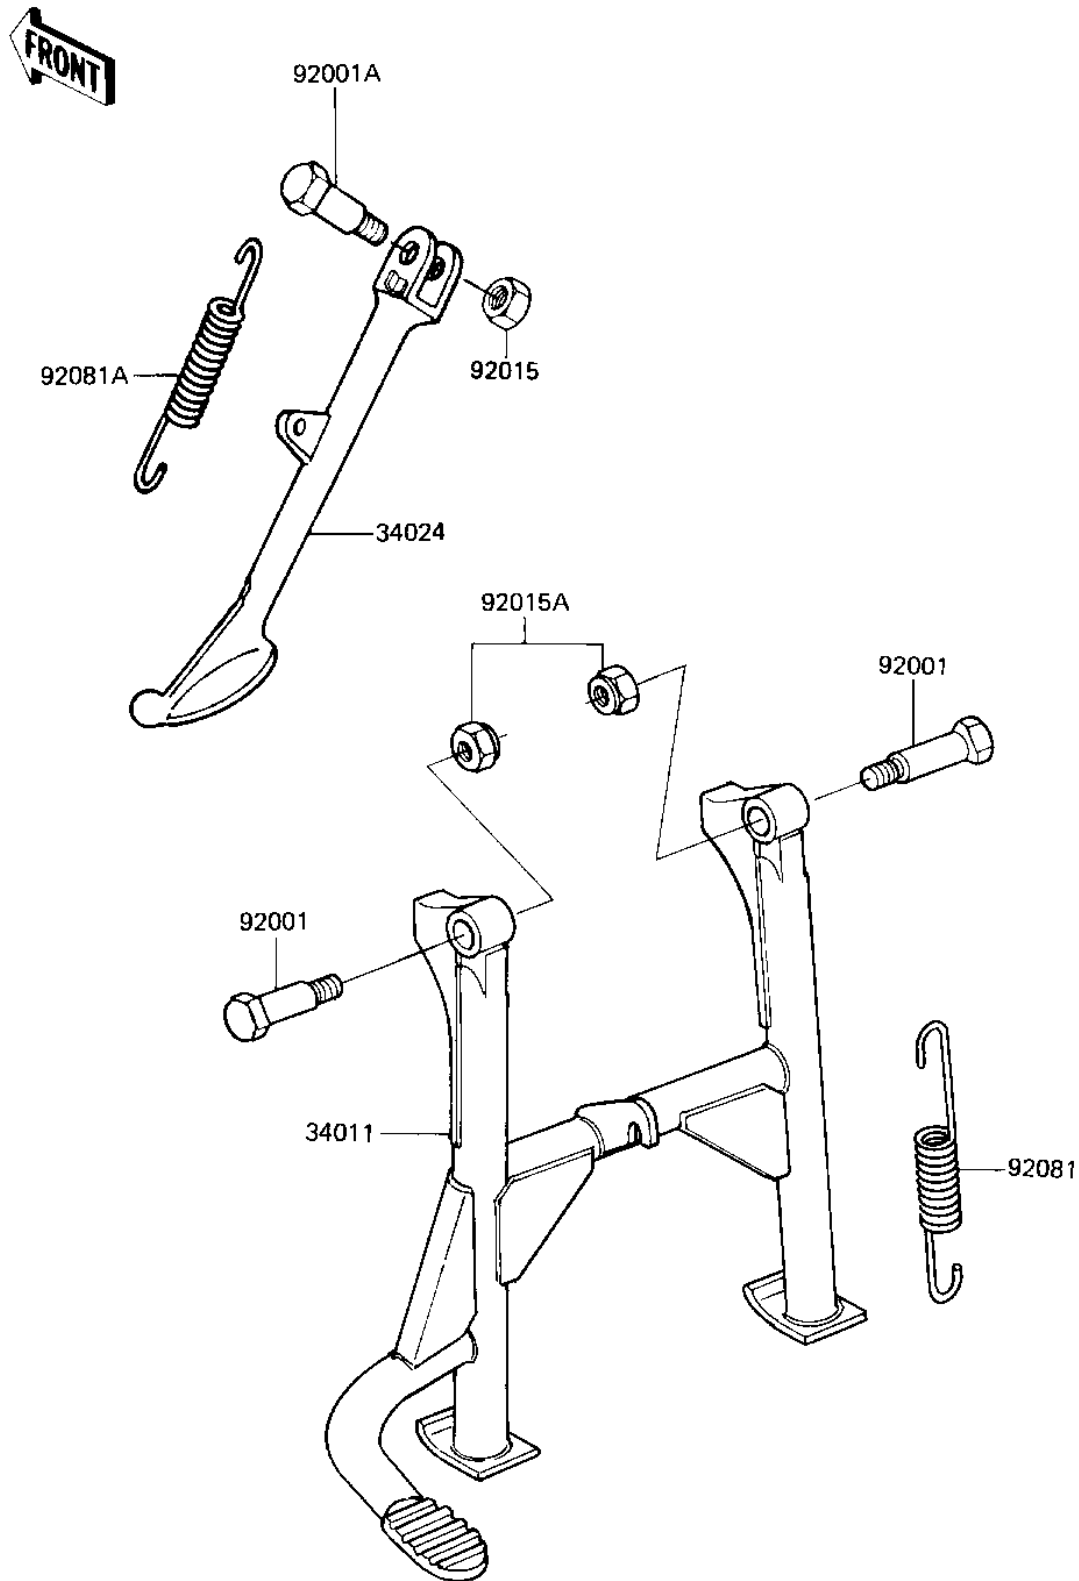

1982 GPz 750 PARTS DIAGRAM

STANDS

F2190-0086

1982 GPz 750 PARTS LIST

STANDS

ITEM NAME	PART NUMBER	QUANTITY
STAND-MAIN (Ref # 34011)	34011-1050	1
STAND-SIDE (Ref # 34024)	34024-1096	1
BOLT,MAIN STAND FITTI (Ref # 92001)	92001-1214	1
BOLT,8X160,BLACK (Ref # 92001A)	92001-1543	1
NUT,LOCK,10MM,BLACK (Ref # 92015)	92015-1188	1
NUT,LOCK,10MM (Ref # 92015A)	92019-021	1
SPRING,MAIN STAND (Ref # 92081)	34023-012	1
SPRING,SIDE STAND (Ref # 92081A)	92081-1727	1