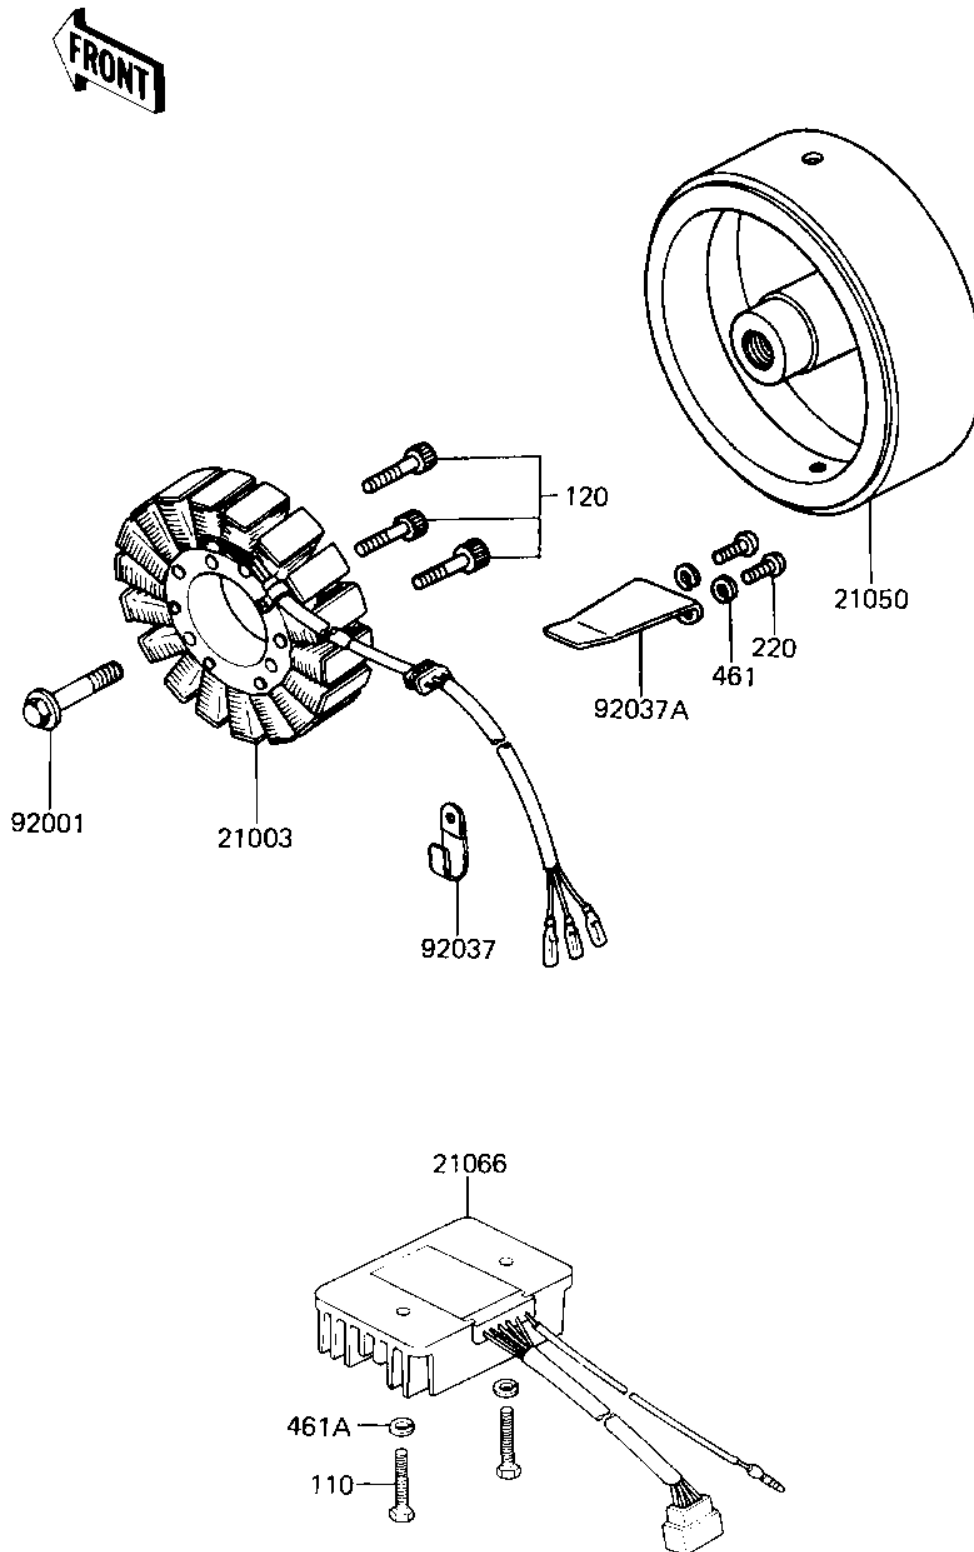

1982 GPz 750 PARTS DIAGRAM

GENERATOR/REGULATOR

E1810-0053

1982 GPz 750 PARTS LIST

GENERATOR/REGULATOR

ITEM NAME	PART NUMBER	QUANTITY
STATOR (Ref # 21003)	21003-1083	1
FLYWHEEL,MAGNETO (Ref # 21050)	21050-1015	1
REGULATOR-VOLTAGE (Ref # 21066)	21066-1027	1
BOLT,10X40 (Ref # 92001)	92001-1201	1
CLAMP,WIRING HARNESS (Ref # 92037)	21126-008	1
CLAMP,GENERATOR WIRE (Ref # 92037A)	92037-1122	1
BOLT-UPSET (Ref # 110)	112G0625	1
BOLT-SOCKET,5X30 (Ref # 120)	120P0530	1
SCREW PAN HEAD 5X12 (Ref # 220)	220B0512	1
WASHER SPRING 5MM (Ref # 461)	461F0500	1
WASHER SPRING 6MM (Ref # 461A)	461F0600	1