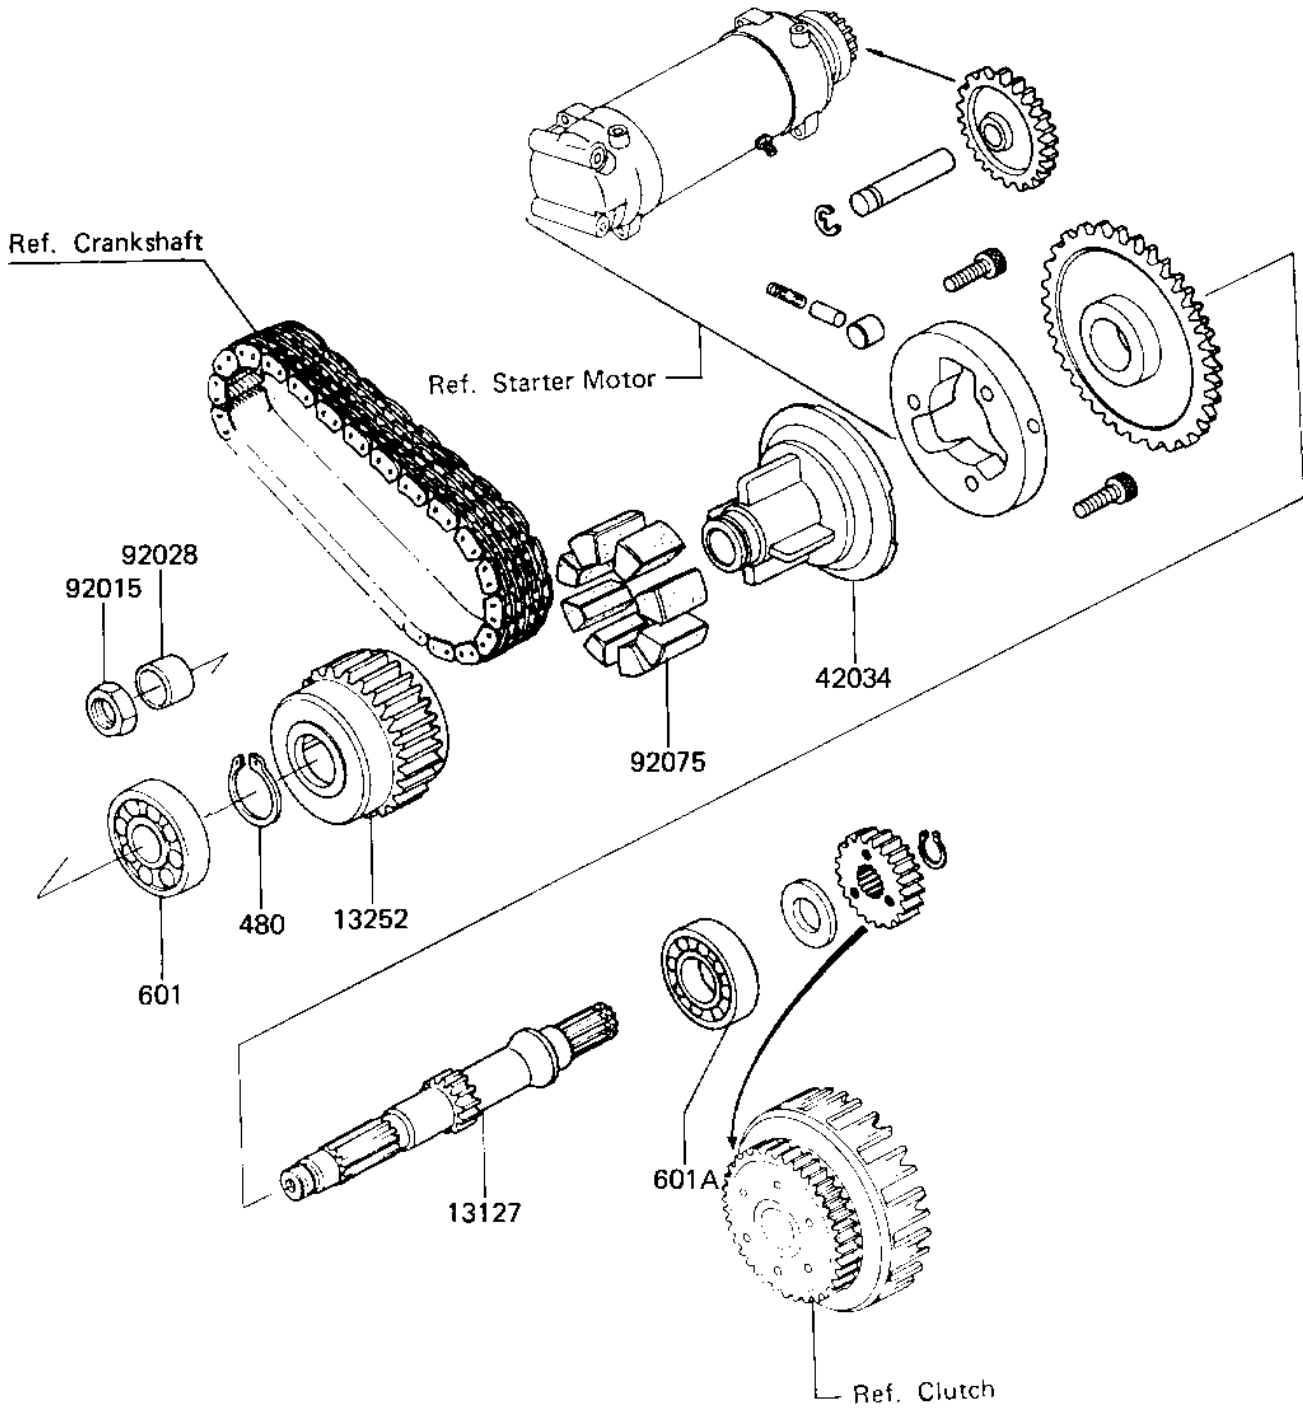

1982 GPz 750 PARTS DIAGRAM

SECONDARY SHAFT

E1322-0001

1982 GPz 750 PARTS LIST

SECONDARY SHAFT

ITEM NAME	PART NUMBER	QUANTITY
SHAFT,SECONDARY (Ref # 13127)	13127-1019	1
COUPLING,OUTER (Ref # 13252)	13252-001	1
COUPLING,INNER (Ref # 42034)	13253-001	1
NUT 18MM (Ref # 92015)	92015-019	1
BUSHING,SECONDARY (Ref # 92028)	92028-1037	1
DAMPER RUBBER (Ref # 92075)	92075-1227	1
CIRCLIP 28MM (Ref # 480)	480J2800	1
BEARING BALL #6205 (Ref # 601)	601B6205	1
BEARING BALL #6305 (Ref # 601A)	601B6305	1