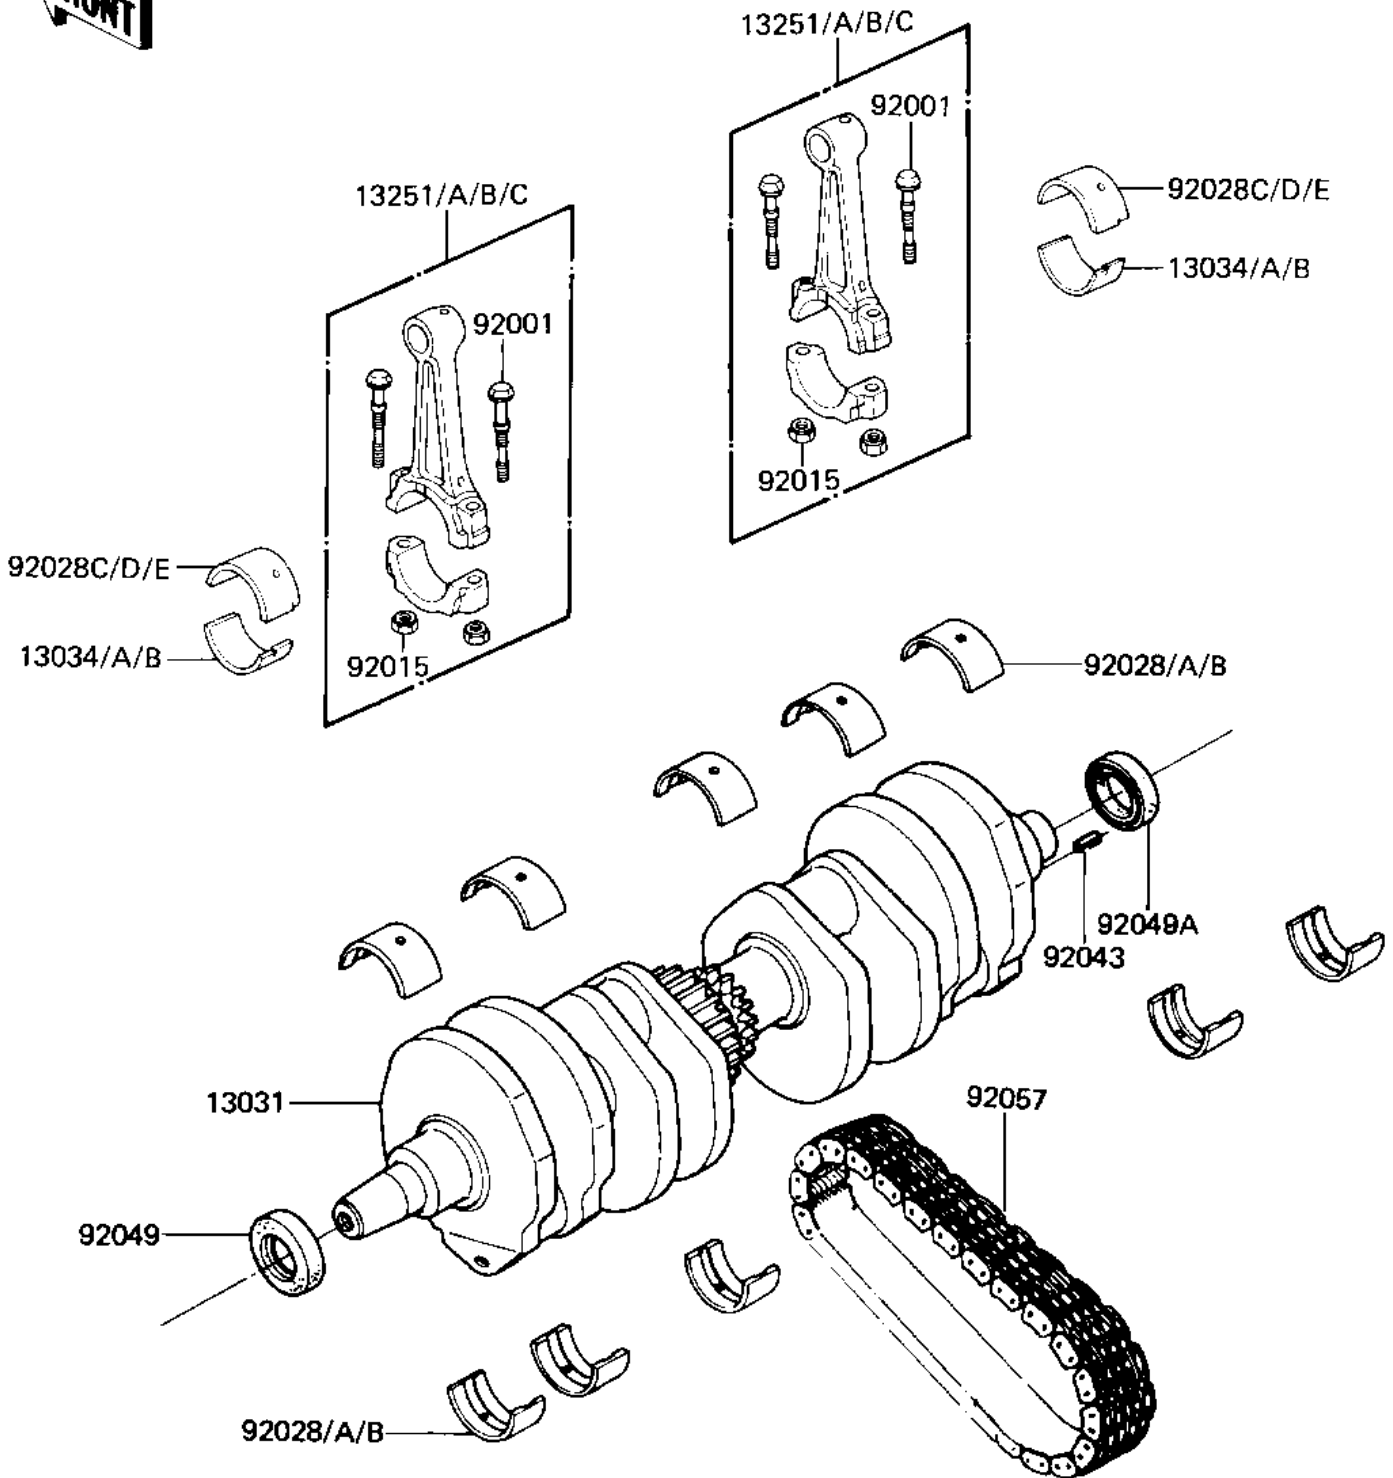

1982 GPz 750 PARTS DIAGRAM

CRANKSHAFT

E1321-0034

1982 GPz 750 PARTS LIST

CRANKSHAFT

| ITEM NAME | PART NUMBER | QUANTITY |
|--------------------------------------|---------------|----------|
| CRANKSHAFT ASSY (Ref # 13031) | 13031-1028 | 1 |
| METAL,CONNECT ROD BRG (Ref # 13034) | 13034-050 | 1 |
| METAL,CONNECT ROD BRG (Ref # 13034A) | 13034-051 | 1 |
| METAL,CONNECT ROD BRG (Ref # 13034B) | 13034-052 | 1 |
| ROD-ASSY-CONNECTING,I (Ref # 13251) | 13251-1009-II | 2 |
| ROD-ASSY-CONNECTING,J (Ref # 13251B) | 13251-1009-JJ | 1 |
| CONNECTING ROD ASSY,K (Ref # 13251C) | 13251-1007-KK | 1 |
| BOLT,CONNECTING ROD,8 (Ref # 92001) | 92001-1887 | 1 |
| NUT,FLANGED,8MM (Ref # 92015) | 92015-1311 | 1 |
| BUSHING,CRANKSHAFT (Ref # 92028) | 92028-1100 | 1 |
| BUSHING,CRANKSHAFT (Ref # 92028A) | 92028-1101 | 1 |
| BUSHING,CRANKSHAFT (Ref # 92028B) | 92028-1102 | 1 |
| BUSHING,CONNECTING RO (Ref # 92028C) | 92028-1156 | 1 |
| BUSHING,CONNECTING RO (Ref # 92028D) | 92028-1157 | 1 |
| BUSHING,CONNECTING RO (Ref # 92028E) | 92028-1158 | 1 |
| PIN-SPRING,4X8 (Ref # 92043) | 555A0408 | 1 |
| OIL SEAL,HSCY22397 (Ref # 92049) | 92050-080 | 1 |
| OIL SEAL,HSCY25397 (Ref # 92049A) | 92050-081 | 1 |
| CHAIN,PRIMARY 52L (Ref # 92057) | 13122-007 | 1 |