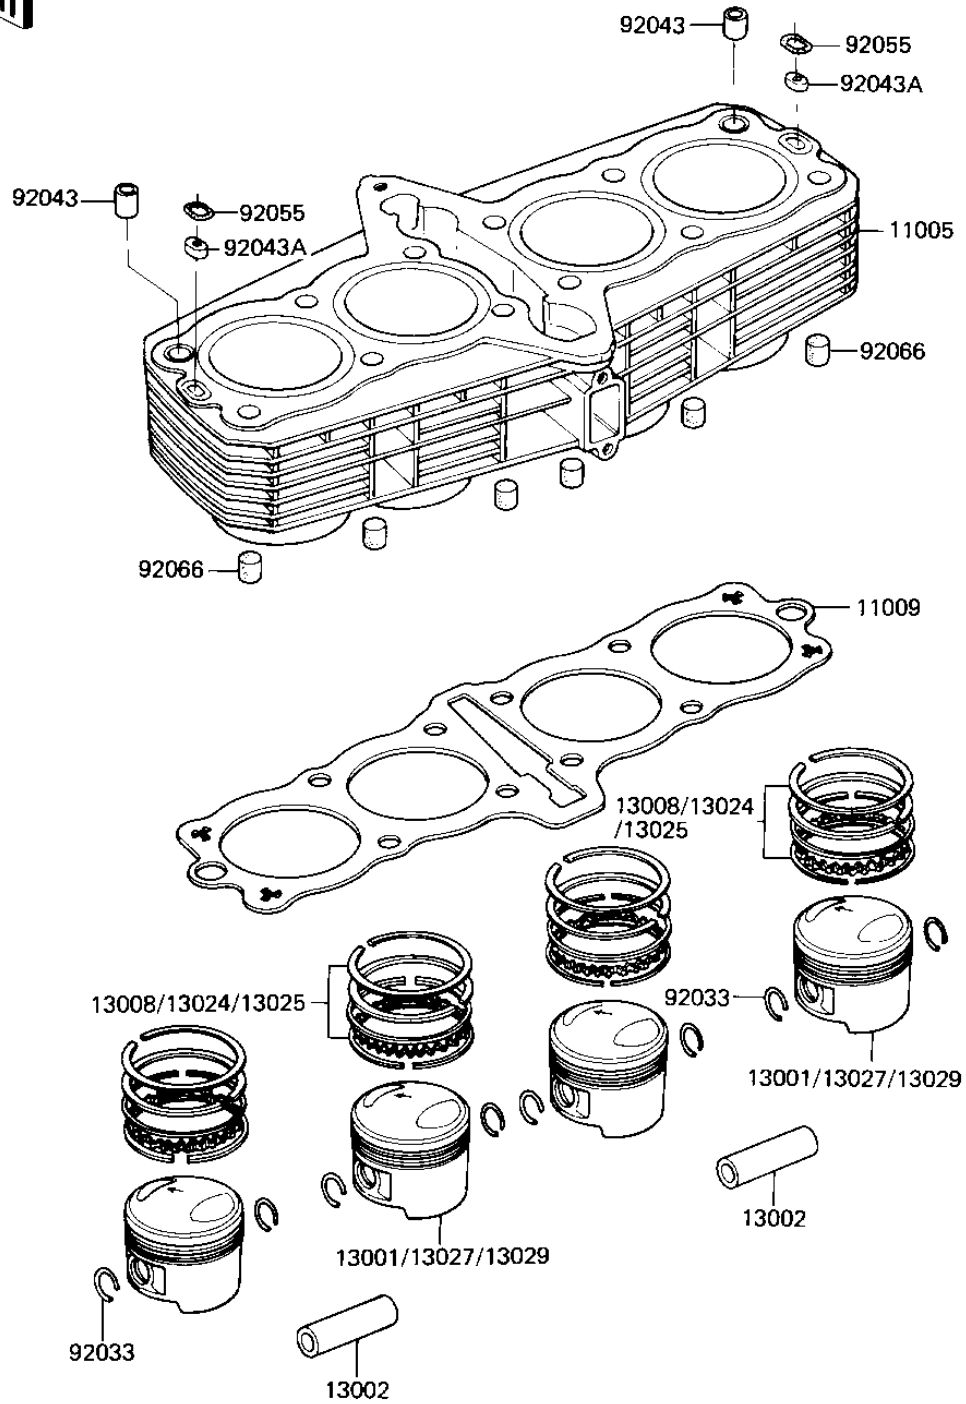

1982 GPz 750 PARTS DIAGRAM

CYLINDER/PISTONS

E1120-0027

1982 GPz 750 PARTS LIST

CYLINDER/PISTONS

ITEM NAME	PART NUMBER	QUANTITY
CYLINDER-ENGINE,F.BLA (Ref # 11005)	11005-1306	1
GASKET,CYLINDER BASE (Ref # 11009)	11060-1144	1
PISTON-ENGINE,STD (Ref # 13001)	13001-1343	1
PIN-PISTON (Ref # 13002)	13002-1001	1
RING-SET-PISTON,STD (Ref # 13008)	13008-5046	1
RING-SET PISTON LL,01 (Ref # 13024)	13024-5022	1
RING-SET PISTON L,0/S (Ref # 13025)	13025-5022	1
PISTON-ENGINE LL,0/S, (Ref # 13027)	13027-1036	1
PISTON-ENGINE L,0/S, (Ref # 13029)	13029-1037	1
CIRCLIP PISTON PIN (Ref # 92033)	92036-005	1
PIN,11X14X12.3 (Ref # 92043)	92043-1266	1
PIN,OIL LINE (Ref # 92043A)	92043-1210	1
RING-O (Ref # 92055)	92055-1147	1
PLUG,DAMPER (Ref # 92066)	92066-1016	1