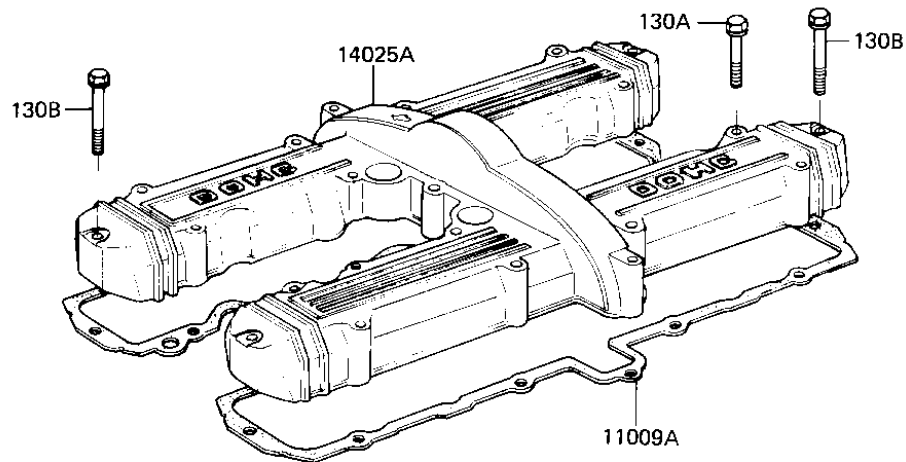

## 1982 GPz 750 PARTS DIAGRAM

CYLINDER HEAD COVER

E1112-0036

### CYLINDER HEAD COVER

ITEM NAME	PART NUMBER	QUANTITY
GASKET, REED VALVE (Ref # 11009)	11060-1066	1
GASKET, CYLINDER HEAD (Ref # 11009A)	11009-1274	1
CAP, REED VALVE, LH, BLA (Ref # 11012)	11012-1226	1
CAP, REED VALVE, RH, BLA (Ref # 11012A)	11012-1227	1
VALVE-ASSY-REED (Ref # 12021)	12021-1008	1
COVER, CYLINDER HEAD, B (Ref # 14025)	14025-1432	1
COVER, CYLINDER HEAD, B (Ref # 14025A)	14025-1433	1
FITTING, REED VALVE (Ref # 92005)	92005-1006	1
BOLT-FLANGED, 6X20 (Ref # 130)	130J0620	1
BOLT-FLANGED, 6X40, BLA (Ref # 130A)	130J0640	2
BOLT, 6X45 (Ref # 130B)	92002-1069	1
BOLT-FLANGED, 6X65 (Ref # 130C)	130J0665	1