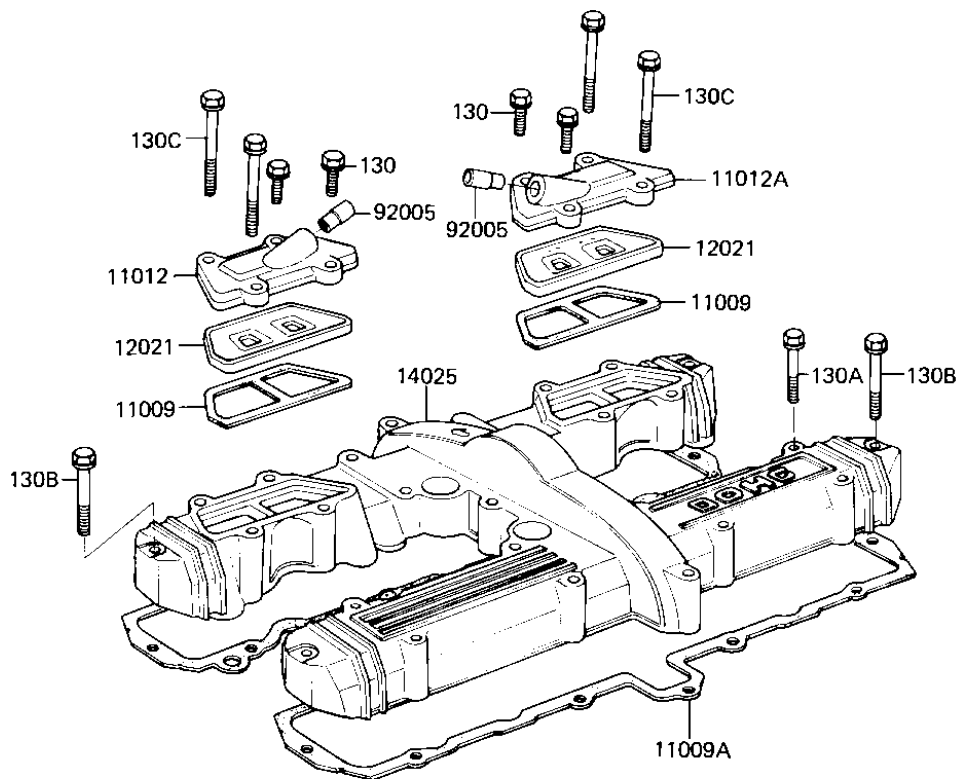

## 1982 GPz 750 PARTS DIAGRAM

CYLINDER HEAD COVER

E1112-0036

### CYLINDER HEAD COVER

ITEM NAME	PART NUMBER	QUANTITY
GASKET, REED VALVE (Ref # 11009)	11060-1066	1
GASKET, CYLINDER HEAD (Ref # 11009A)	11009-1274	1
CAP, REED VALVE, LH, BLA (Ref # 11012)	11012-1226	1
CAP, REED VALVE, RH, BLA (Ref # 11012A)	11012-1227	1
VALVE-ASSY-REED (Ref # 12021)	12021-1008	1
COVER, CYLINDER HEAD, B (Ref # 14025)	14025-1432	1
COVER, CYLINDER HEAD, B (Ref # 14025A)	14025-1433	1
FITTING, REED VALVE (Ref # 92005)	92005-1006	1
BOLT-FLANGED, 6X20 (Ref # 130)	130J0620	1
BOLT-FLANGED, 6X40, BLA (Ref # 130A)	130J0640	2
BOLT, 6X45 (Ref # 130B)	92002-1069	1
BOLT-FLANGED, 6X65 (Ref # 130C)	130J0665	1