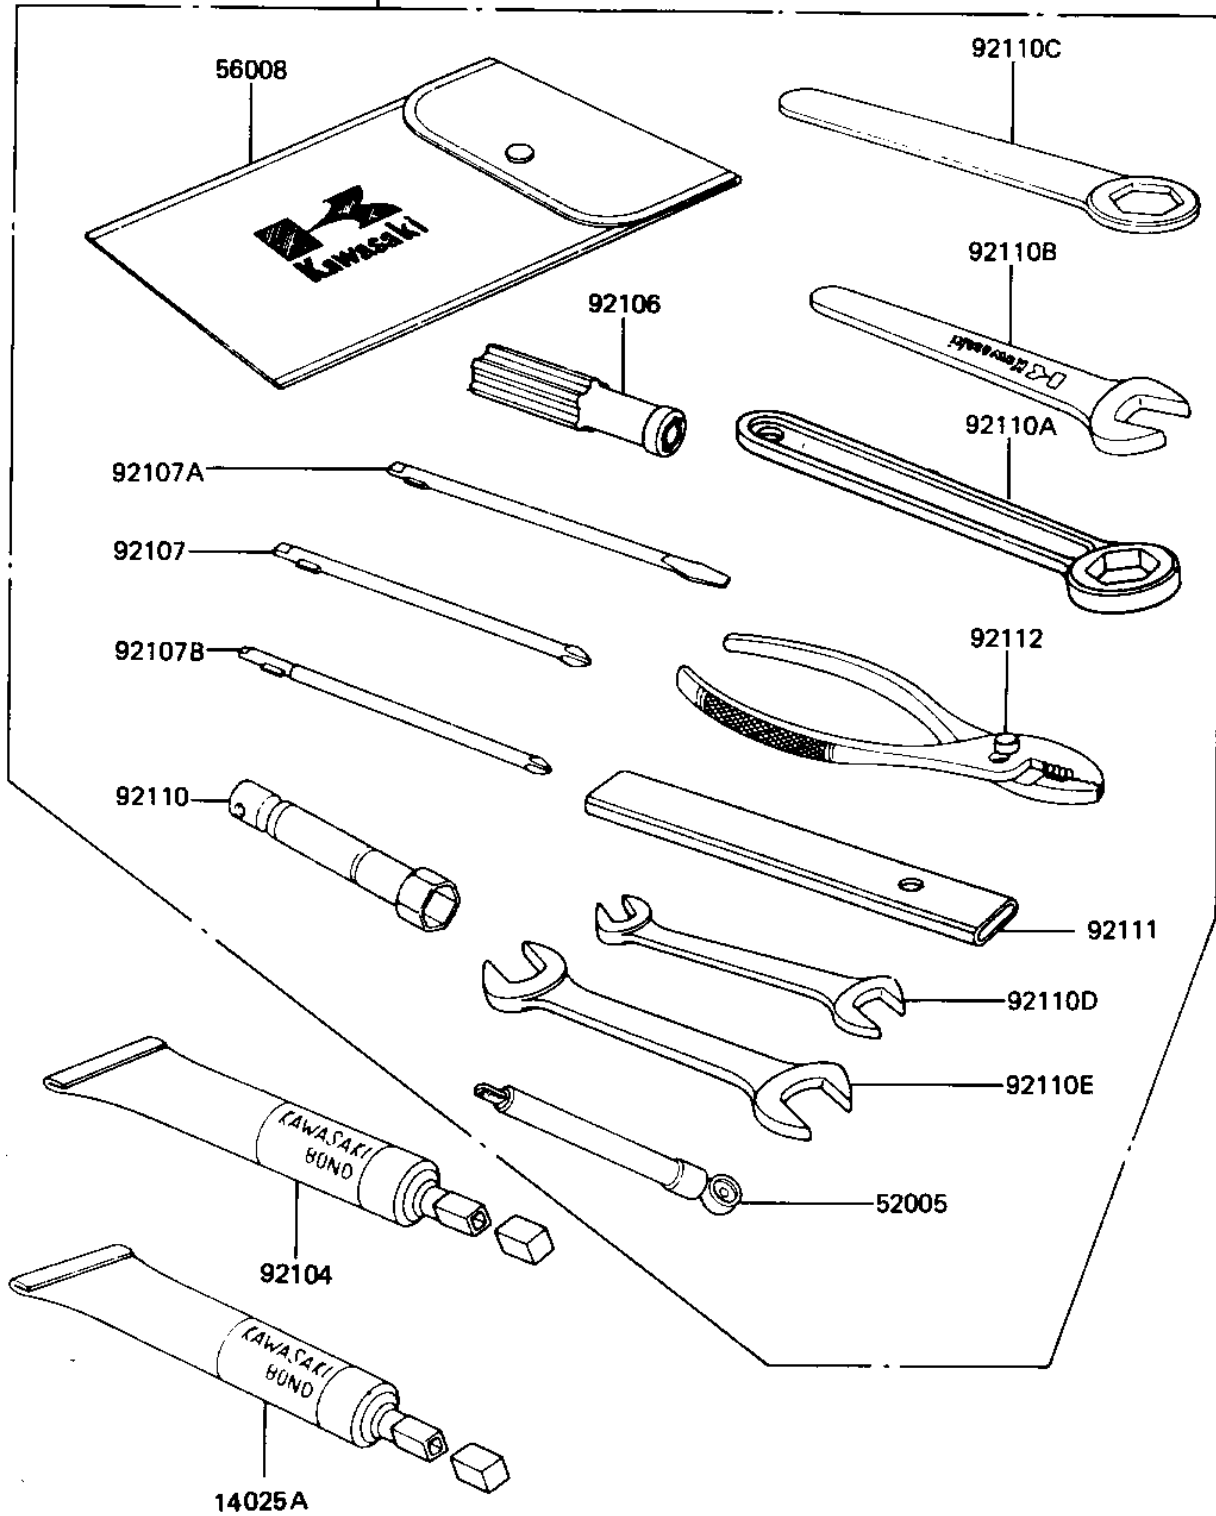

1982 KZ440 Sports, Belt PARTS DIAGRAM

OWNER TOOLS

56007

F2810-0001

1982 KZ440 Sports, Belt PARTS LIST

OWNER TOOLS

ITEM NAME	PART NUMBER	QUANTITY
BOND,#10 (Ref # 14025A)	56019-120	1
GAUGE,AIR,3.5KG/CM2 (Ref # 52005)	52005-1031	1
TOOLKIT (Ref # 56007)	56007-1071	1
BAG,TOOL (Ref # 56008)	56008-009	1
LIQUID GASKET (Ref # 92104)	92104-002	1
GRIP,SCREW DRIVER (Ref # 92106)	92106-1001	1
TOOL-DRIVER (Ref # 92107)	92107-1052	1
92107-1052 (Canada) (Ref # 92107A)	92107-007	1
92107-1002 (Canada) (Ref # 92107B)	92107-008	1
WRENCH,SPARK PLUG (Ref # 92110)	92108-008	1
TOOL-WRENCH,BOX END,2 (Ref # 92110A)	92110-1147	1
WRENCH,OPEN END,19M/M (Ref # 92110B)	92110-1004	1
TOOL-WRENCH,BOX END,2 (Ref # 92110C)	92110-1148	1
TOOL-WRENCH,OPEN END (Ref # 92110D)	92110-1038	1
TOOL-WRENCH,OPEN END, (Ref # 92110E)	92110-1153	1
TOOL-BAR,BOX END WRENCH (Ref # 92111)	92111-004	1
PLIERS,160MM (Ref # 92112)	92112-003	1